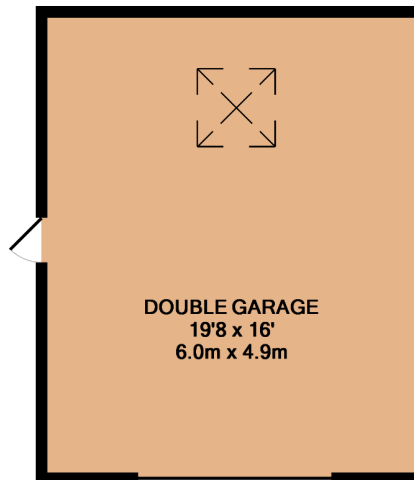

GROUND FLOOR  
APPROX. FLOOR  
AREA 1107 SQ.FT.  
(102.8 SQ.M.)

1ST FLOOR  
APPROX. FLOOR  
AREA 745 SQ.FT.  
(69.2 SQ.M.)

ENTRANCE FLOOR  
APPROX. FLOOR  
AREA 315 SQ.FT.  
(29.2 SQ.M.)

**TOTAL APPROX. FLOOR AREA 2166 SQ.FT. (201.3 SQ.M.)**