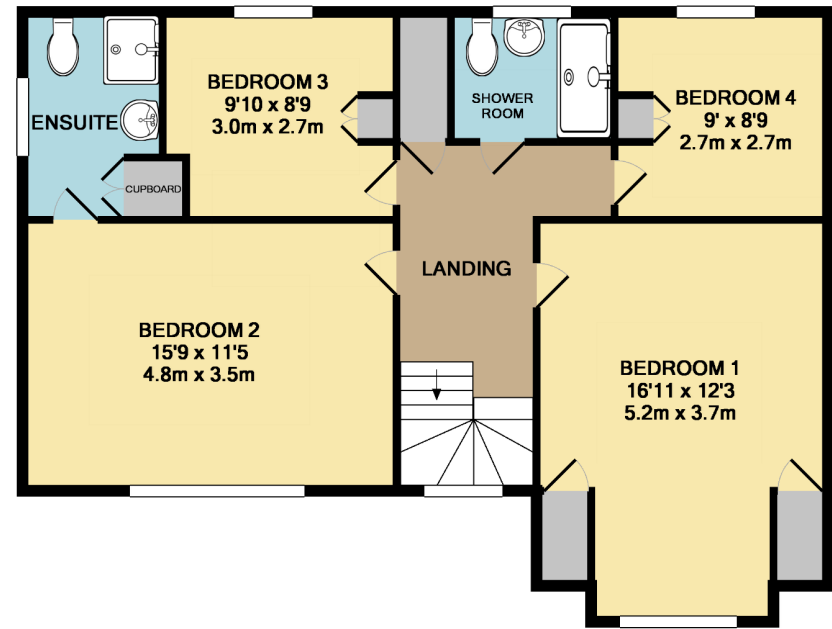

GROUND FLOOR  
APPROX. FLOOR  
AREA 1107 SQ.FT.  
(102.8 SQ.M.)

1ST FLOOR  
APPROX. FLOOR  
AREA 745 SQ.FT.  
(69.2 SQ.M.)

ENTRANCE FLOOR  
APPROX. FLOOR  
AREA 315 SQ.FT.  
(29.2 SQ.M.)

**TOTAL APPROX. FLOOR AREA 2166 SQ.FT. (201.3 SQ.M.)**