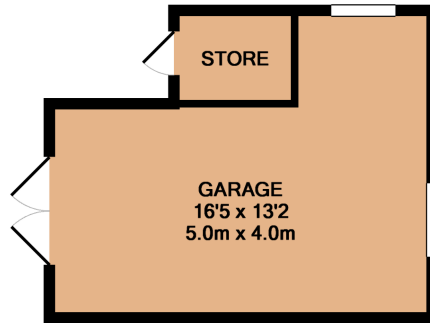

GROUND FLOOR

1ST FLOOR

ENTRANCE FLOOR

TOTAL APPROX. FLOOR AREA 1550 SQ.FT. (144.0 SQ.M.)

Made with Metropix ©2018