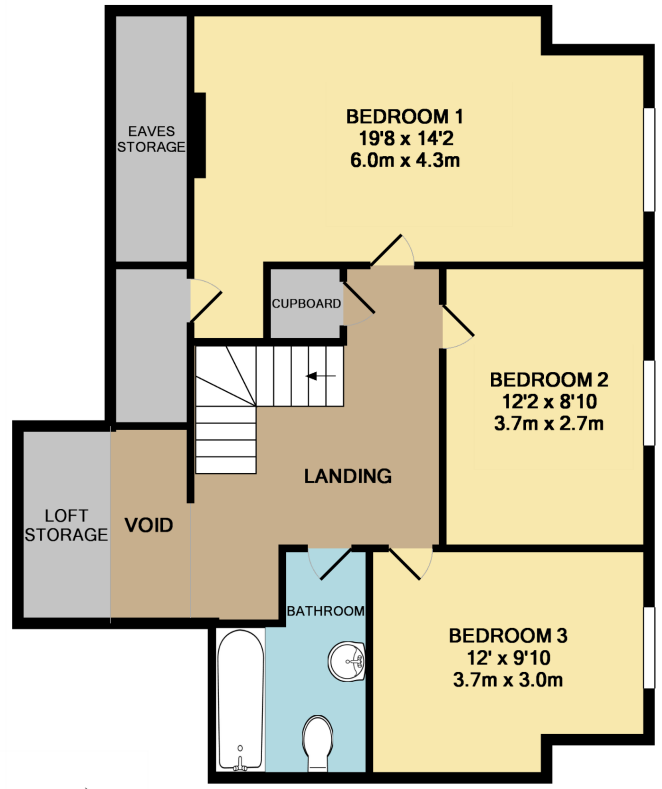

GROUND FLOOR

1ST FLOOR

ENTRANCE FLOOR

TOTAL APPROX. FLOOR AREA 1550 SQ.FT. (144.0 SQ.M.)

Made with Metropix ©2018