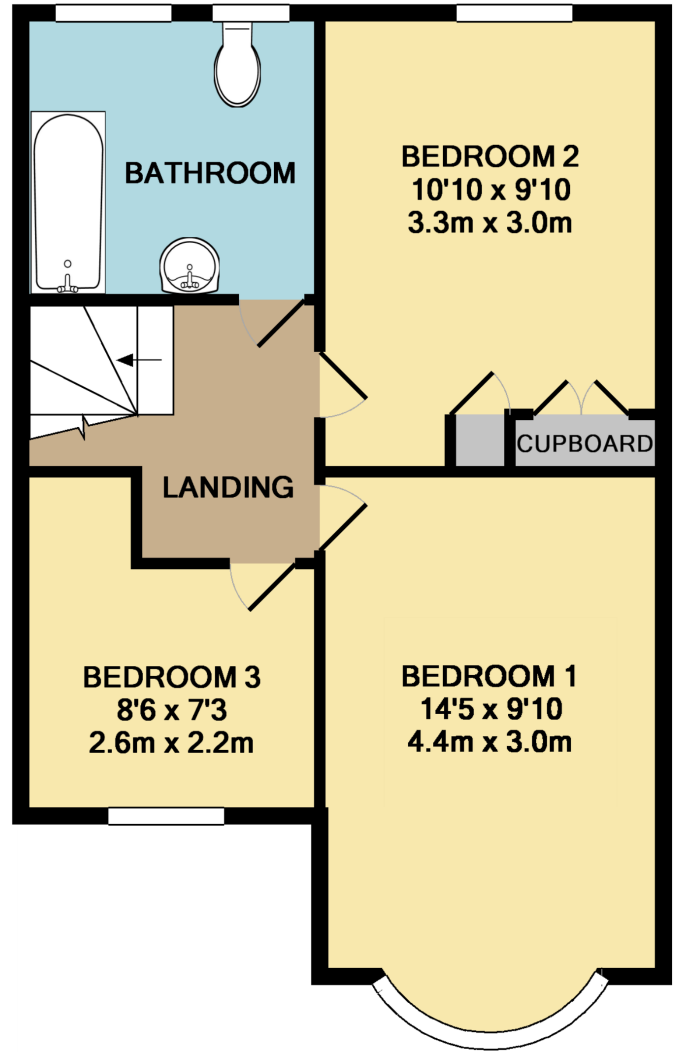

GROUND FLOOR

1ST FLOOR

TOTAL APPROX. FLOOR AREA 829 SQ.FT. (77.0 SQ.M.)

Made with Metropix ©2018