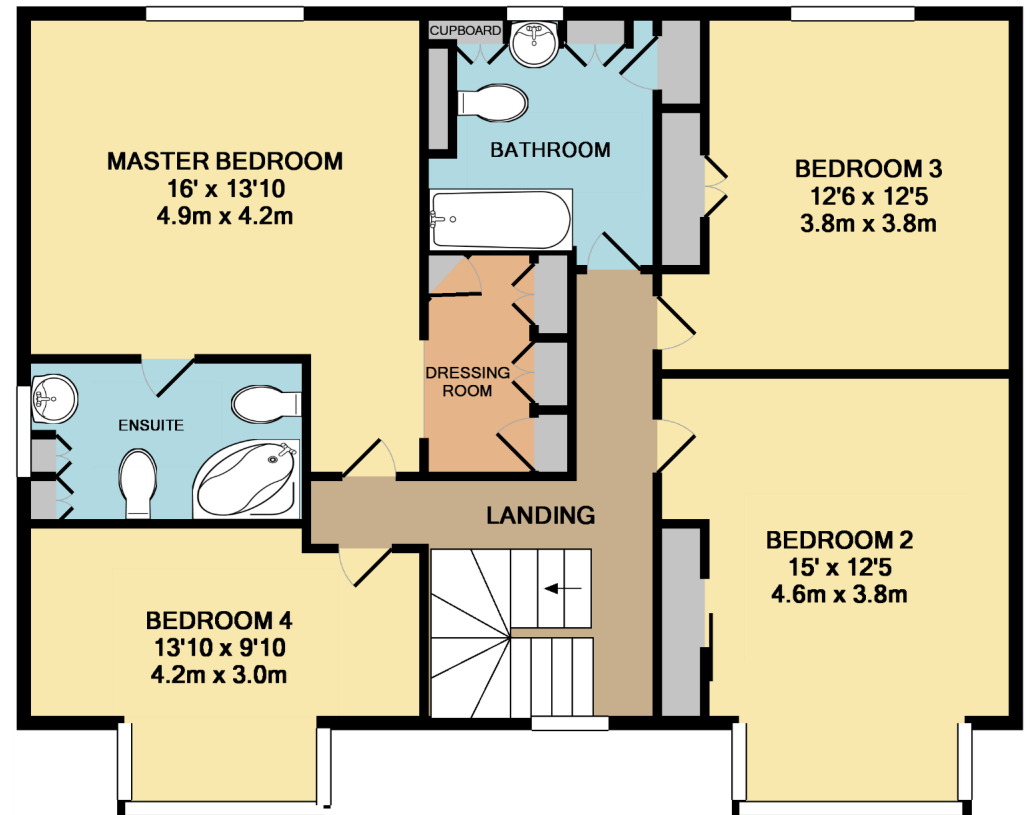

GROUND FLOOR

1ST FLOOR

TOTAL APPROX. FLOOR AREA 2185 SQ.FT. (203.0 SQ.M.)

Made with Metropix ©2018