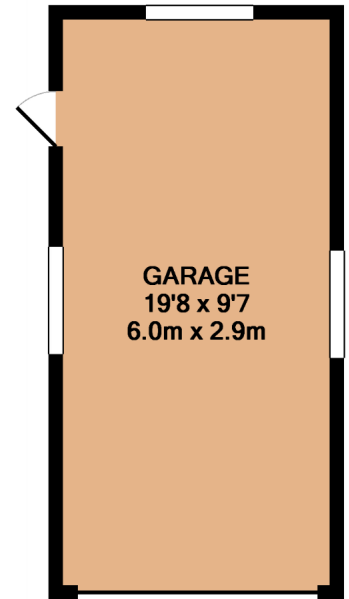

GROUND FLOOR

1ST FLOOR

ENTRANCE FLOOR

TOTAL APPROX. FLOOR AREA 1326 SQ.FT. (123.2 SQ.M.)

Made with Metropix ©2018