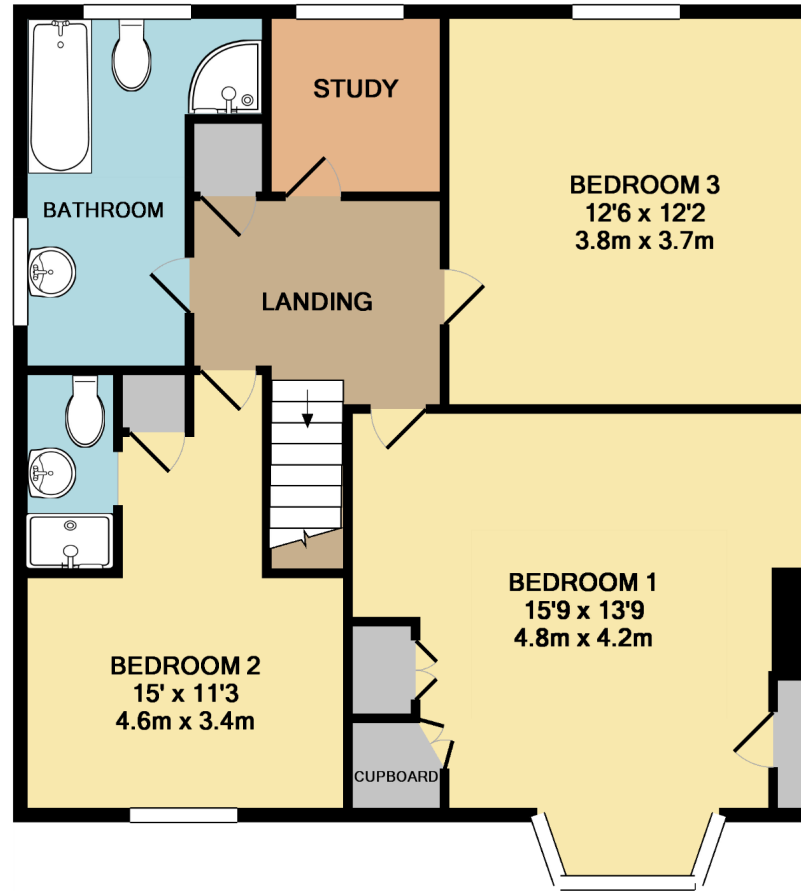

GROUND FLOOR

1ST FLOOR

ENTRANCE FLOOR

TOTAL APPROX. FLOOR AREA 1326 SQ.FT. (123.2 SQ.M.)

Made with Metropix ©2018