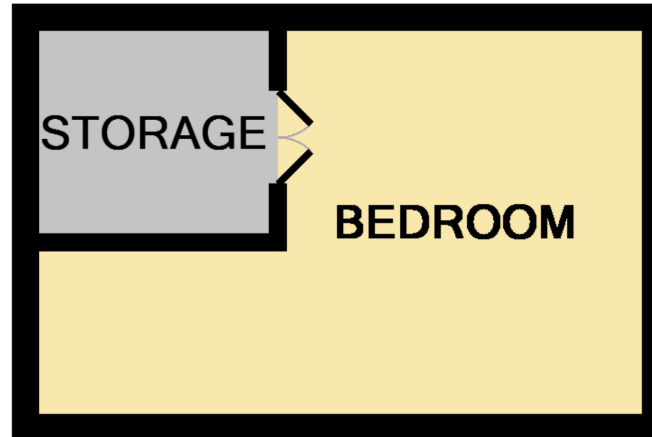

GROUND FLOOR

MEZZANINE FLOOR

TOTAL APPROX. FLOOR AREA 210 SQ.FT. (19.5 SQ.M.)

Made with Metropix ©2018