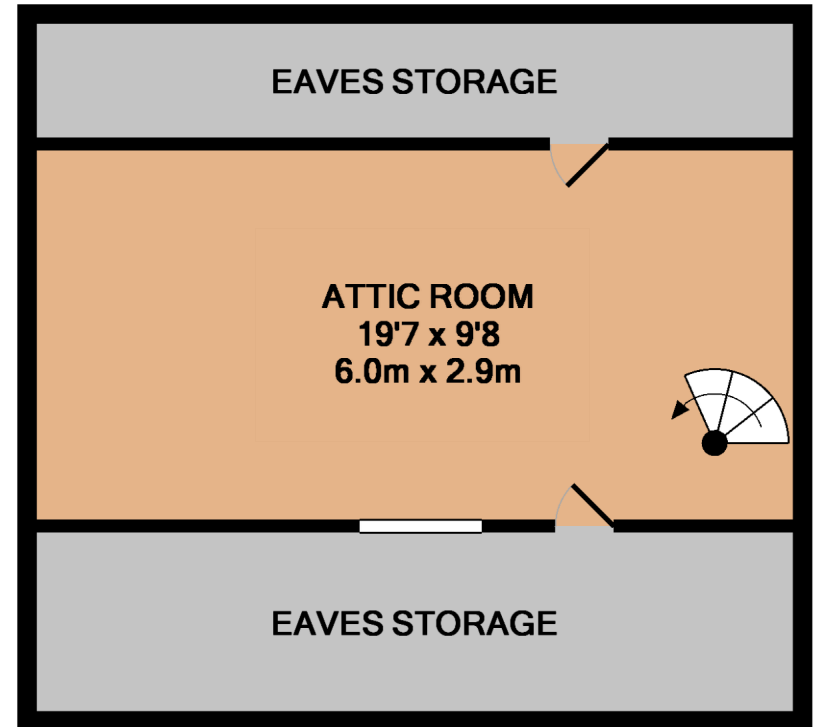

ENTRANCE FLOOR

GROUND FLOOR

1ST FLOOR

TOTAL APPROX. FLOOR AREA 624 SQ.FT. (58.0 SQ.M.)
Made with Metropix ©2018