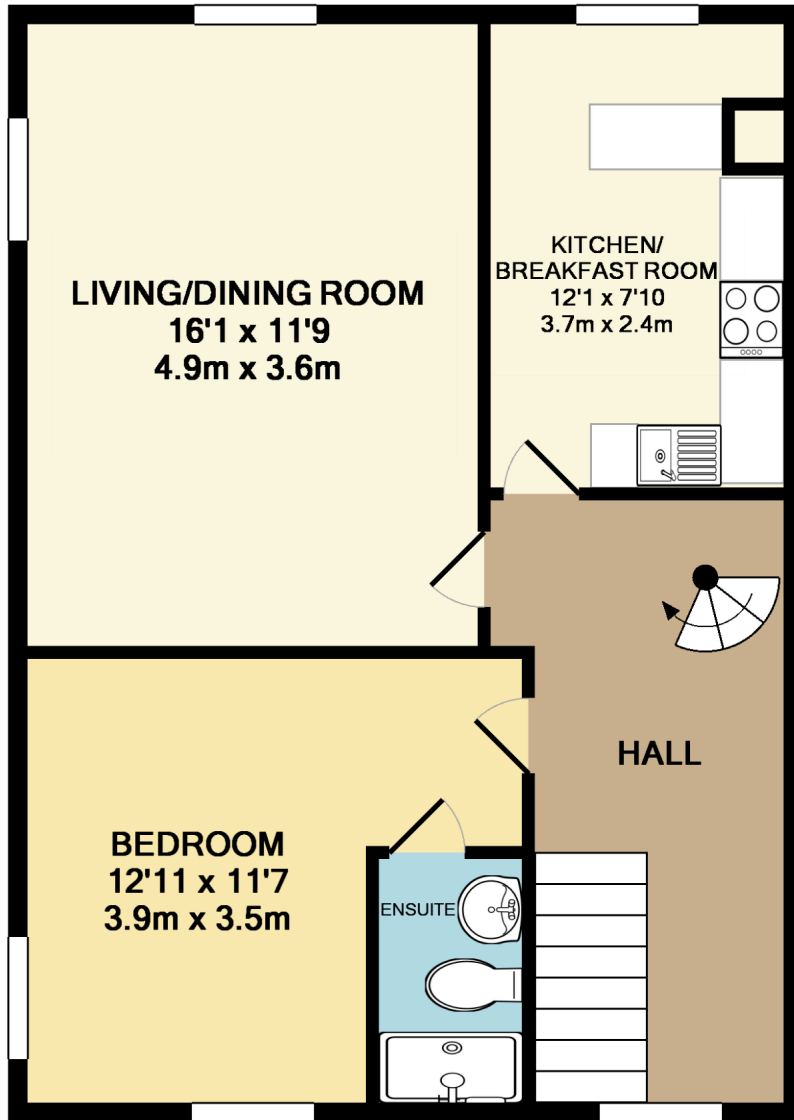

ENTRANCE FLOOR

GROUND FLOOR

1ST FLOOR

TOTAL APPROX. FLOOR AREA 624 SQ.FT. (58.0 SQ.M.)
Made with Metropix ©2018