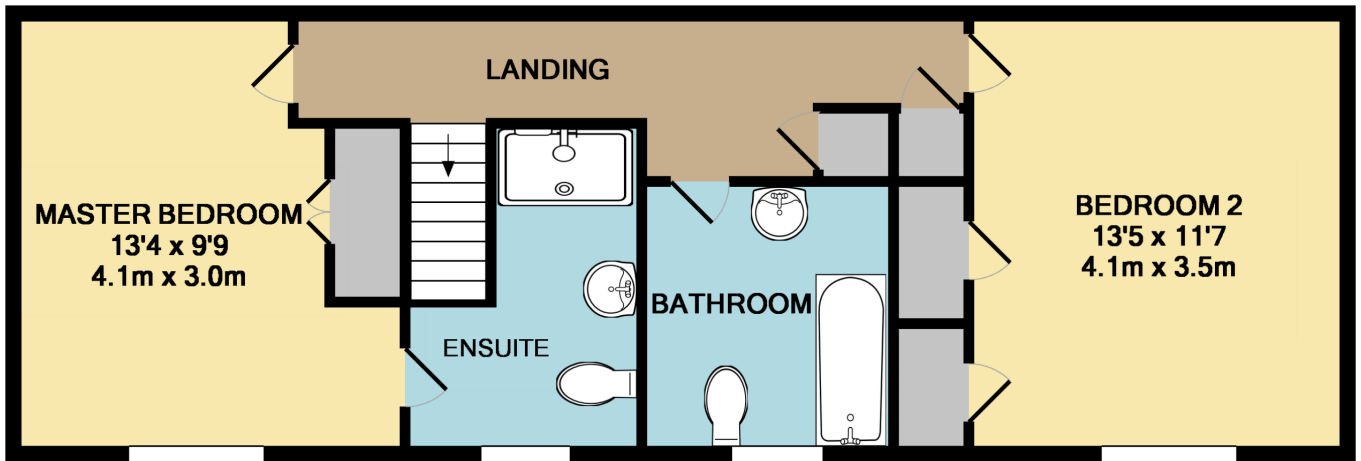

GROUND FLOOR

1ST FLOOR

TOTAL APPROX. FLOOR AREA 1171 SQ.FT. (108.8 SQ.M.)

Made with Metropix ©2018