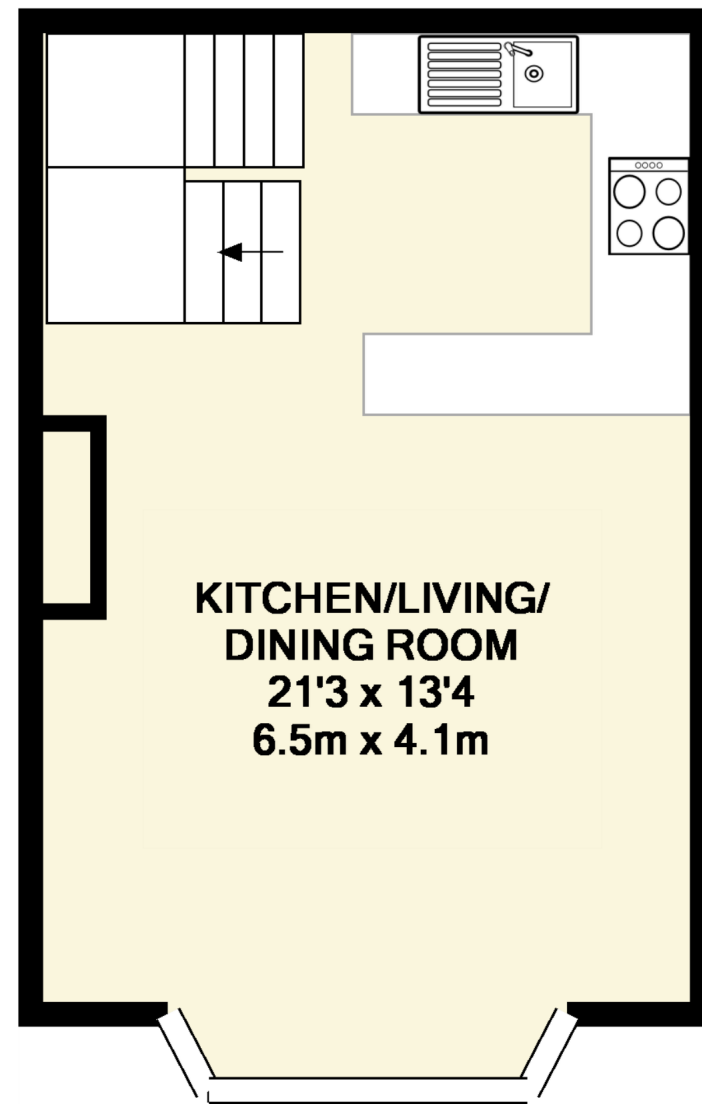

GROUND FLOOR

1ST FLOOR

TOTAL APPROX. FLOOR AREA 588 SQ.FT. (54.6 SQ.M.)

Made with Metropix ©2018