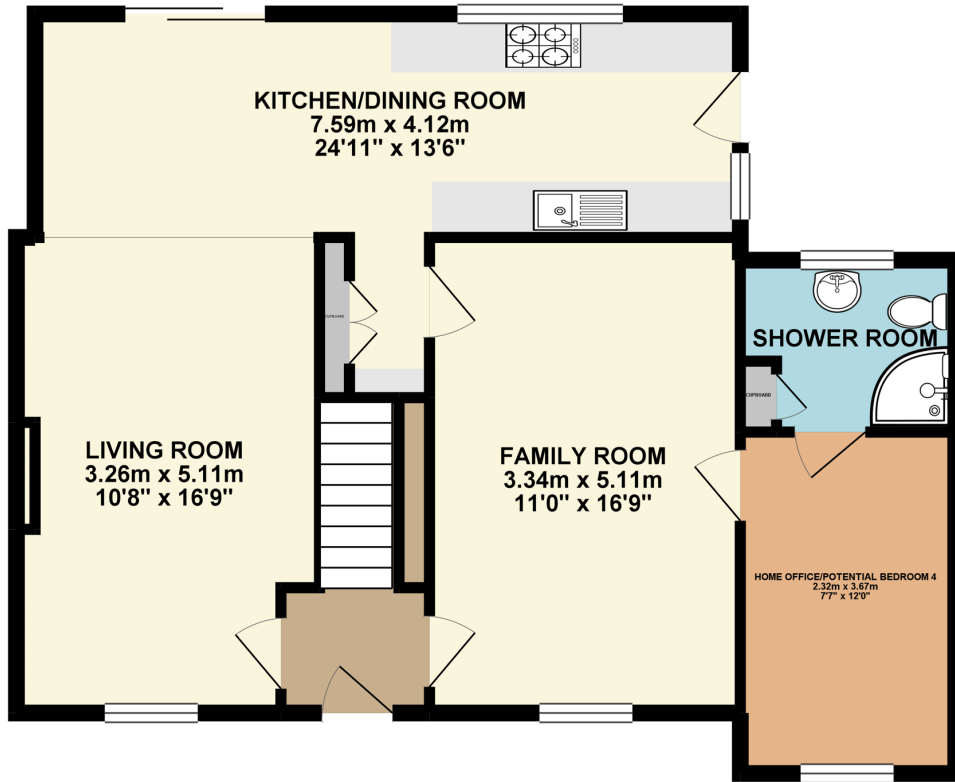

GROUND FLOOR 70.77 sq. m.
(761.77 sq. ft.)

1ST FLOOR 39.78 sq. m.
(428.17 sq. ft.)

TOTAL FLOOR AREA : 110.55 sq. m. (1189.95 sq. ft.) approx.

Whilst every attempt has been made to ensure the accuracy of the floorplan contained here, measurements of doors, windows, rooms and any other items are approximate and no responsibility is taken for any error, omission or mis-statement. This plan is for illustrative purposes only and should be used as such by any prospective purchaser. The services, systems and appliances shown have not been tested and no guarantee as to their operability or efficiency can be given.
Made with Metropix ©2019