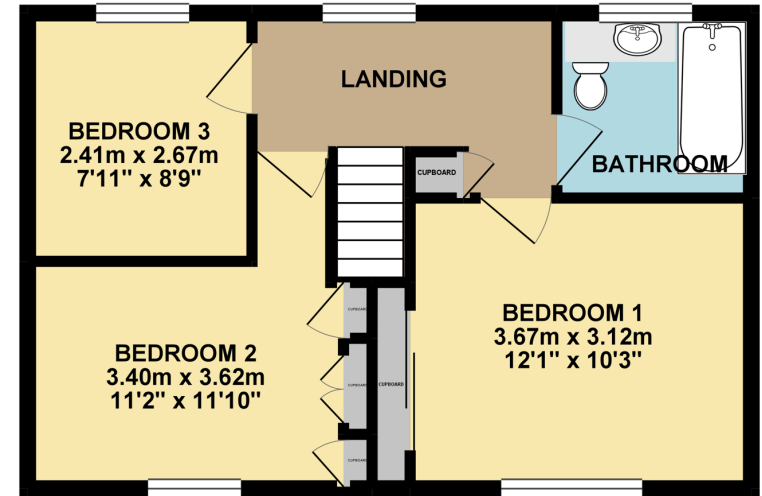

GROUND FLOOR 70.77 sq. m.
(761.77 sq. ft.)

1ST FLOOR 39.78 sq. m.
(428.17 sq. ft.)

TOTAL FLOOR AREA : 110.55 sq. m. (1189.95 sq. ft.) approx.

Whilst every attempt has been made to ensure the accuracy of the floorplan contained here, measurements of doors, windows, rooms and any other items are approximate and no responsibility is taken for any error, omission or mis-statement. This plan is for illustrative purposes only and should be used as such by any prospective purchaser. The services, systems and appliances shown have not been tested and no guarantee as to their operability or efficiency can be given.
Made with Metropix ©2019