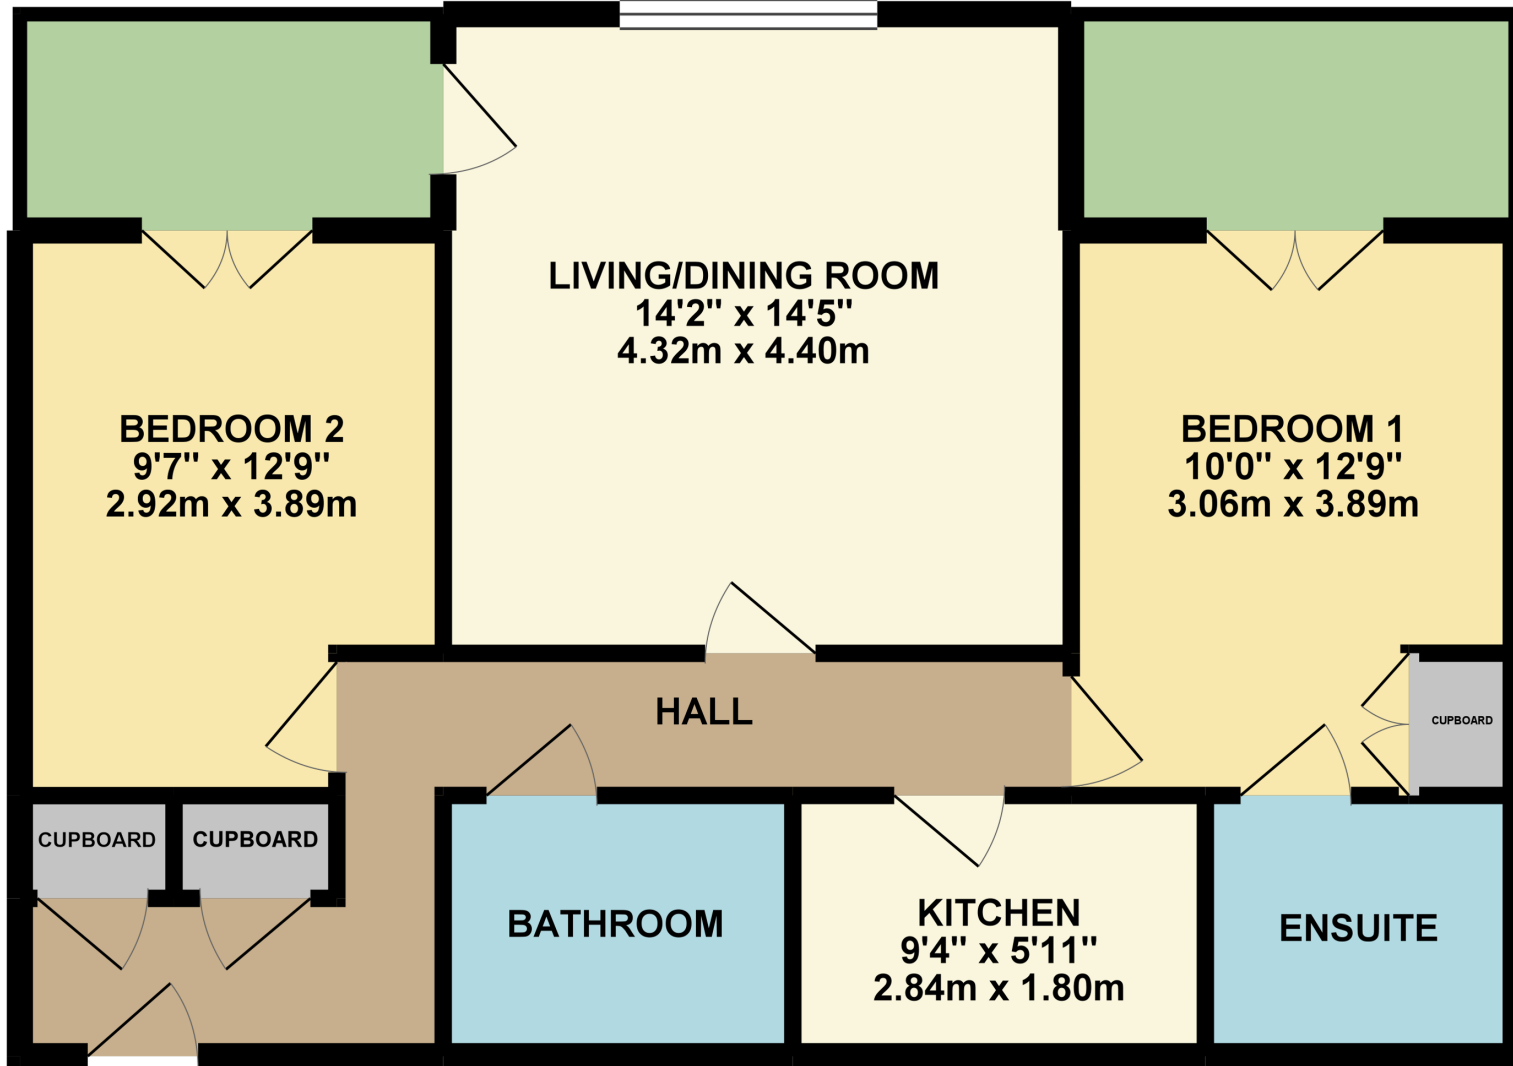

FIRST FLOOR 775.00 sq. ft.
(72 sq. m.)

TOTAL FLOOR AREA : 775.00 sq. ft. (72.00 sq. m.) approx.

Made with Metropix ©2019