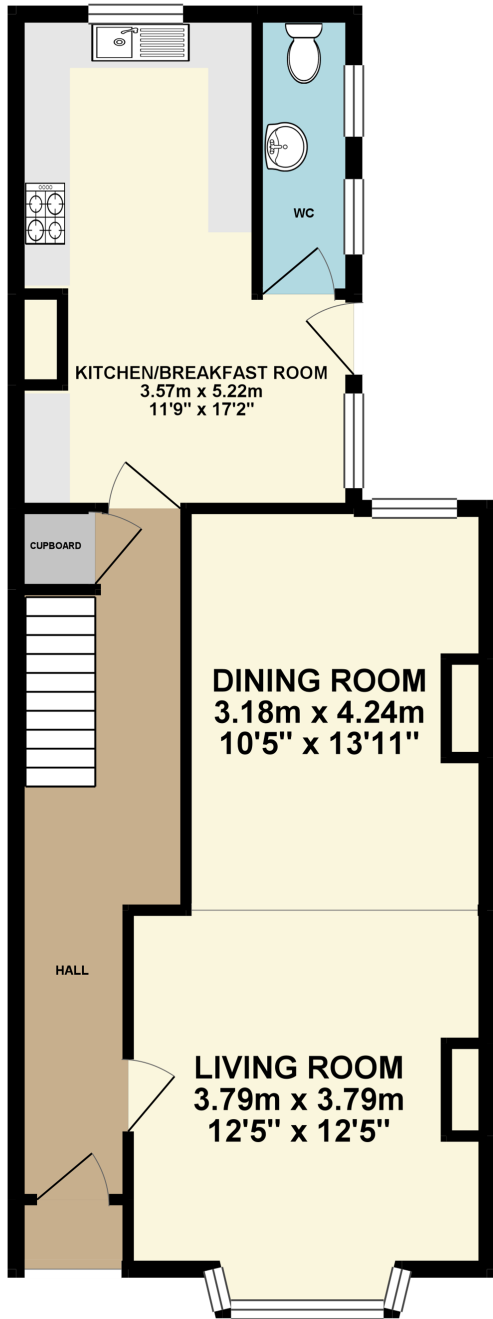

GROUND FLOOR 59.41 sq. m.
(639.43 sq. ft.)

1ST FLOOR 59.52 sq. m.
(640.64 sq. ft.)

TOTAL FLOOR AREA : 118.92 sq. m. (1280.08 sq. ft.) approx.