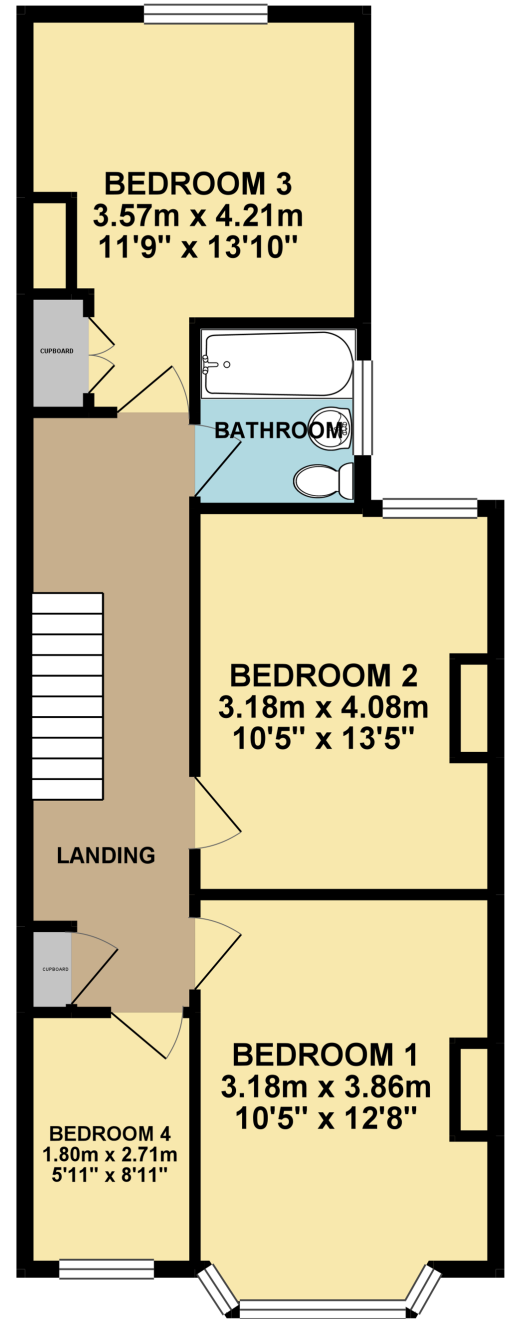

GROUND FLOOR 59.41 sq. m.
(639.43 sq. ft.)

1ST FLOOR 59.52 sq. m.
(640.64 sq. ft.)

TOTAL FLOOR AREA : 118.92 sq. m. (1280.08 sq. ft.) approx.