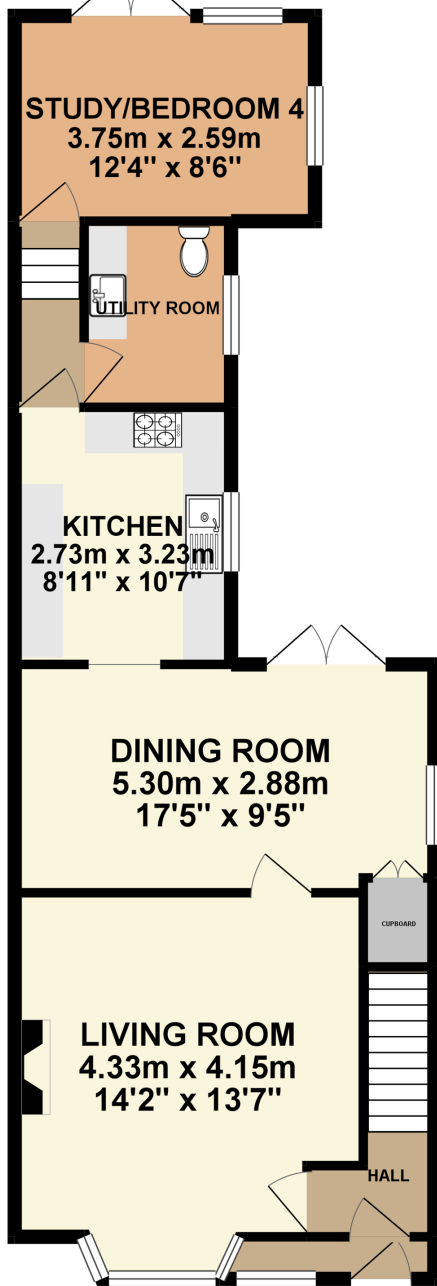

GROUND FLOOR 63.9 sq. m.
(687.81 sq. ft.)

1ST FLOOR 35.5 sq. m.
(382.12 sq. ft.)