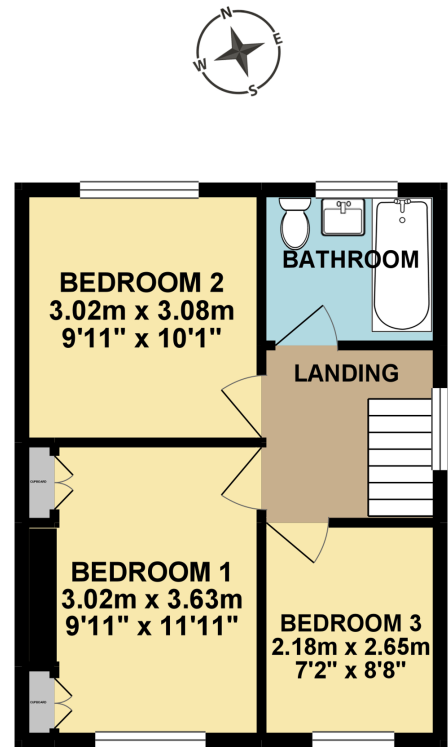

TOTAL FLOOR AREA : 99.40 sq. m. (1069.93 sq. ft.) approx.