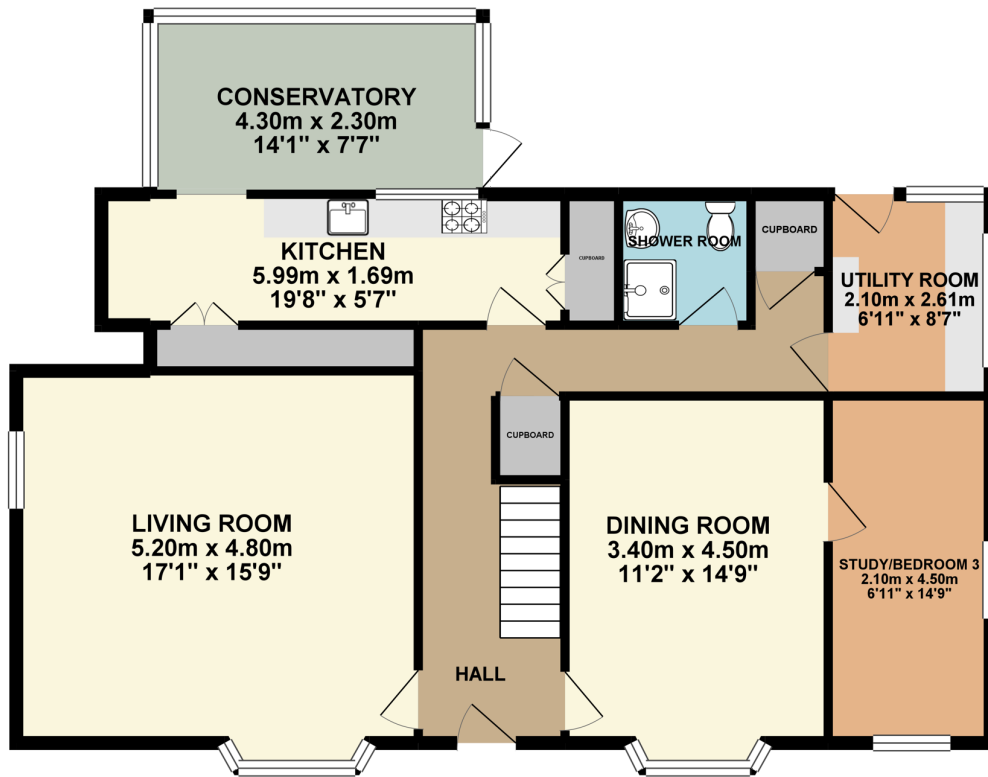

GROUND FLOOR

1ST FLOOR

TOTAL FLOOR AREA : 130.40 sq. m. (1403.61 sq. ft.) approx.

Whilst every attempt has been made to ensure the accuracy of the floorplan contained here, measurements of doors, windows, rooms and any other items are approximate and no responsibility is taken for any error, omission or mis-statement. This plan is for illustrative purposes only and should be used as such by any prospective purchaser. The services, systems and appliances shown have not been tested and no guarantee as to their operability or efficiency can be given.

Made with Metropix ©2019