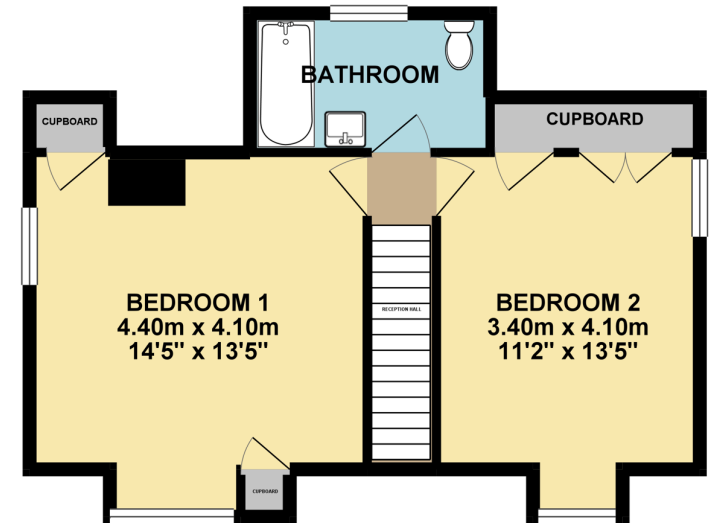

GROUND FLOOR

1ST FLOOR

TOTAL FLOOR AREA : 130.40 sq. m. (1403.61 sq. ft.) approx.

Whilst every attempt has been made to ensure the accuracy of the floorplan contained here, measurements of doors, windows, rooms and any other items are approximate and no responsibility is taken for any error, omission or mis-statement. This plan is for illustrative purposes only and should be used as such by any prospective purchaser. The services, systems and appliances shown have not been tested and no guarantee as to their operability or efficiency can be given.