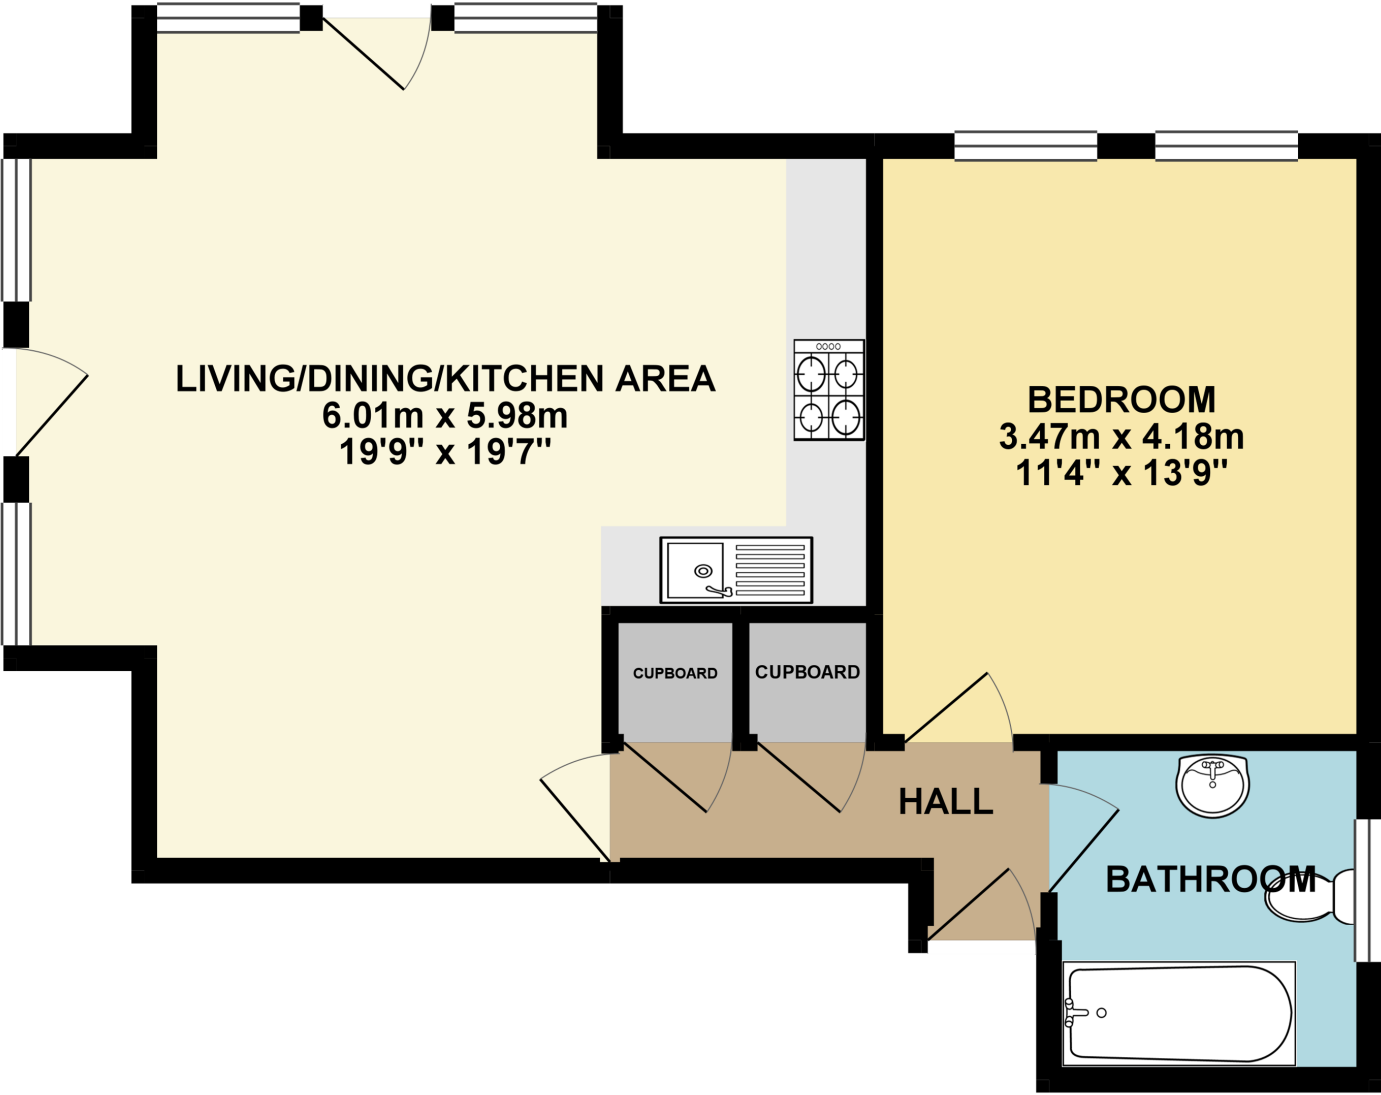

GROUND FLOOR 53.48 sq. m.
(575.65 sq. ft.)

TOTAL FLOOR AREA : 53.48 sq. m. (575.65 sq. ft.) approx.

Made with Metropix ©2019