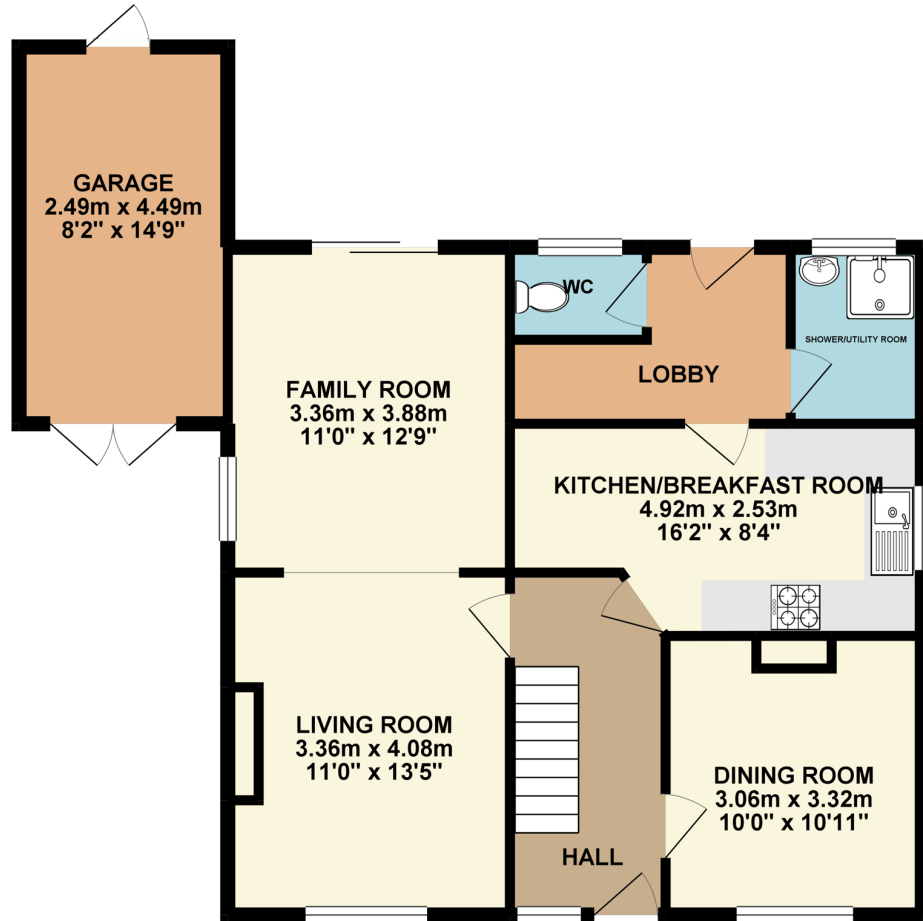

**GROUND FLOOR 65.84 sq. m.**  
( 708.70 sq. ft. )

**1ST FLOOR 65.84 sq. m.**  
( 708.73 sq. ft. )

**TOTAL FLOOR AREA : 131.67 sq. m. ( 1417.28 sq. ft. ) approx.**

Whilst every attempt has been made to ensure the accuracy of the floorplan contained here, measurements of doors, windows, rooms and any other items are approximate and no responsibility is taken for any error, omission or mis-statement. This plan is for illustrative purposes only and should be used as such by any prospective purchaser. The services, systems and appliances shown have not been tested and no guarantee as to their operability or efficiency can be given.  
Made with Metropix ©2019