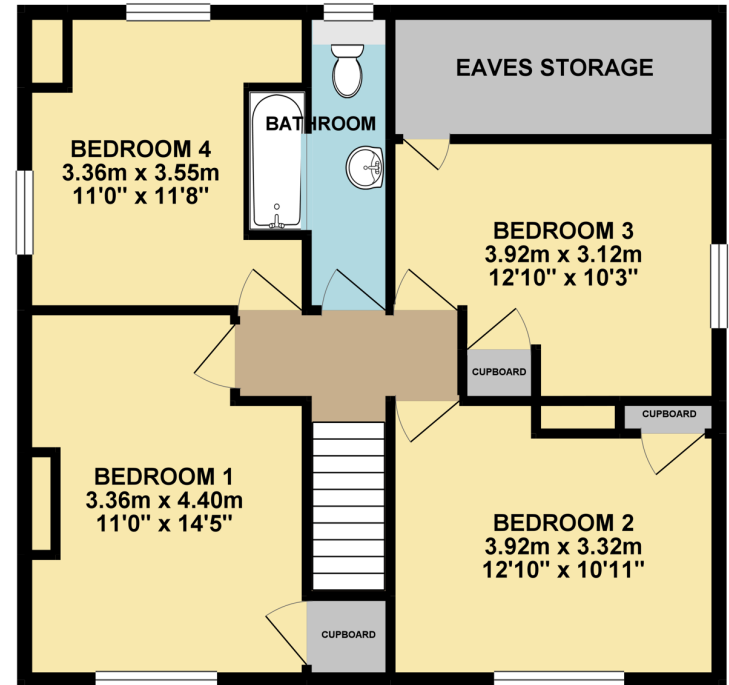

**GROUND FLOOR 65.84 sq. m.**  
( 708.70 sq. ft. )

**1ST FLOOR 65.84 sq. m.**  
( 708.73 sq. ft. )

**TOTAL FLOOR AREA : 131.67 sq. m. ( 1417.28 sq. ft. ) approx.**

Whilst every attempt has been made to ensure the accuracy of the floorplan contained here, measurements of doors, windows, rooms and any other items are approximate and no responsibility is taken for any error, omission or mis-statement. This plan is for illustrative purposes only and should be used as such by any prospective purchaser. The services, systems and appliances shown have not been tested and no guarantee as to their operability or efficiency can be given.  
Made with Metropix ©2019