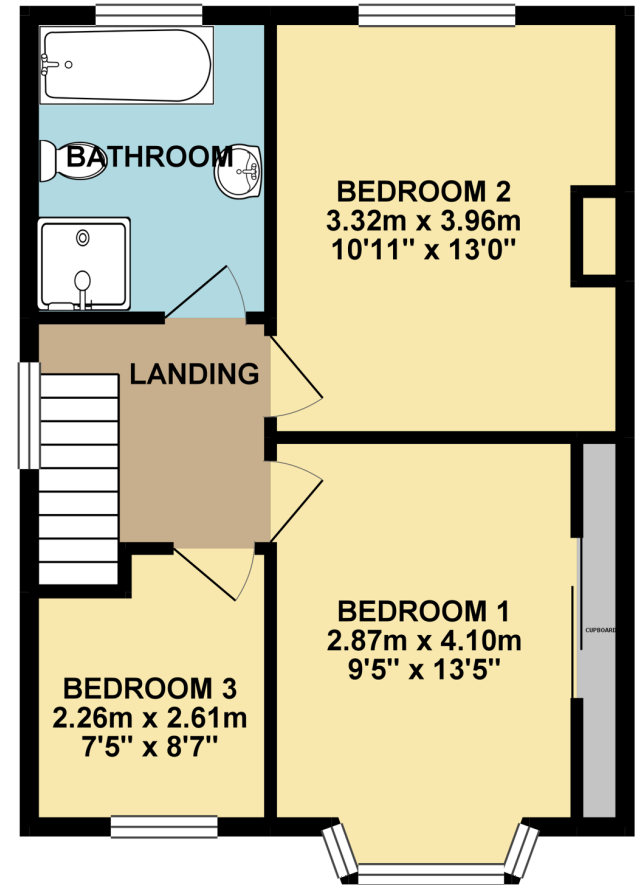

GROUND FLOOR 43.24 sq. m.
(465.43 sq. ft.)

1ST FLOOR 43.24 sq. m.
(465.45 sq. ft.)

TOTAL FLOOR AREA : 86.48 sq. m. (930.88 sq. ft.) approx.

Whilst every attempt has been made to ensure the accuracy of the floorplan contained here, measurements of doors, windows, rooms and any other items are approximate and no responsibility is taken for any error, omission or mis-statement. This plan is for illustrative purposes only and should be used as such by any prospective purchaser. The services, systems and appliances shown have not been tested and no guarantee as to their operability or efficiency can be given.