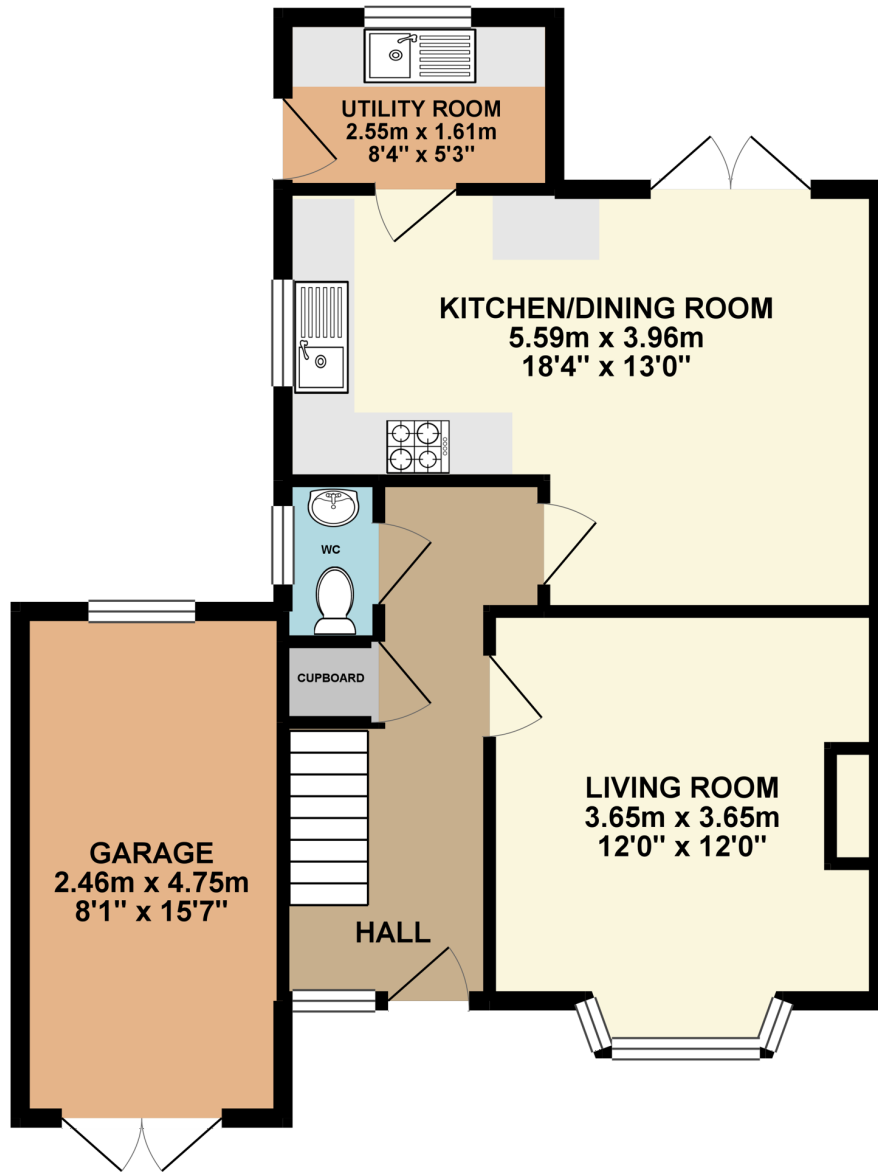

GROUND FLOOR 43.24 sq. m.
(465.43 sq. ft.)

1ST FLOOR 43.24 sq. m.
(465.45 sq. ft.)

TOTAL FLOOR AREA : 86.48 sq. m. (930.88 sq. ft.) approx.

Whilst every attempt has been made to ensure the accuracy of the floorplan contained here, measurements of doors, windows, rooms and any other items are approximate and no responsibility is taken for any error, omission or mis-statement. This plan is for illustrative purposes only and should be used as such by any prospective purchaser. The services, systems and appliances shown have not been tested and no guarantee as to their operability or efficiency can be given.

Made with Metropix ©2019