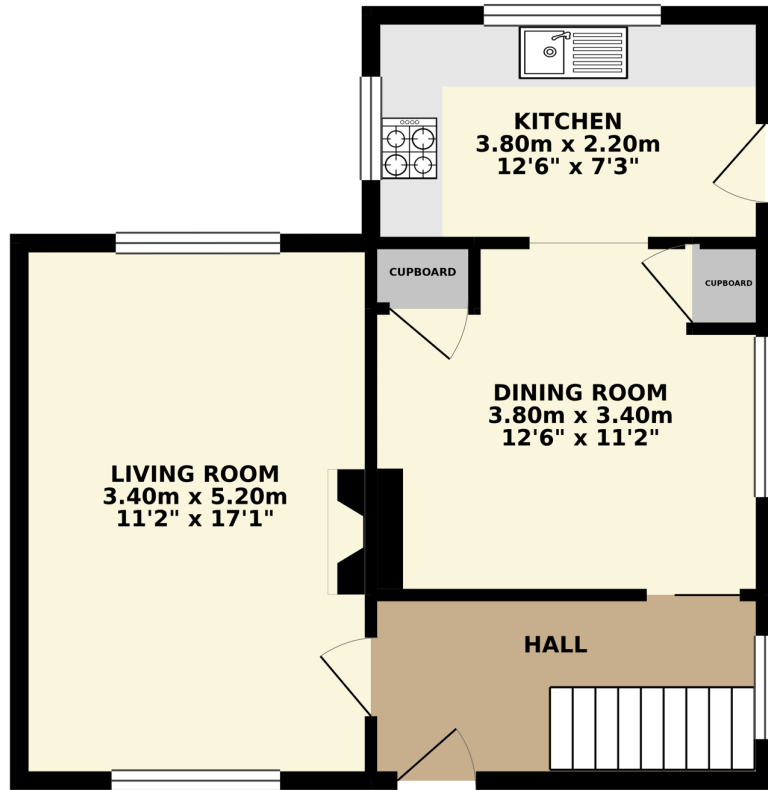

GROUND FLOOR 45.93 sq. m.
(494.39 sq. ft.)

1ST FLOOR 45.93 sq. m.
(494.37 sq. ft.)

TOTAL FLOOR AREA : 91.86 sq. m. (988.76 sq. ft.) approx.

Whilst every attempt has been made to ensure the accuracy of the floorplan contained here, measurements of doors, windows, rooms and any other items are approximate and no responsibility is taken for any error, omission or mis-statement. This plan is for illustrative purposes only and should be used as such by any prospective purchaser. The services, systems and appliances shown have not been tested and no guarantee as to their operability or efficiency can be given.
Made with Metropix ©2019