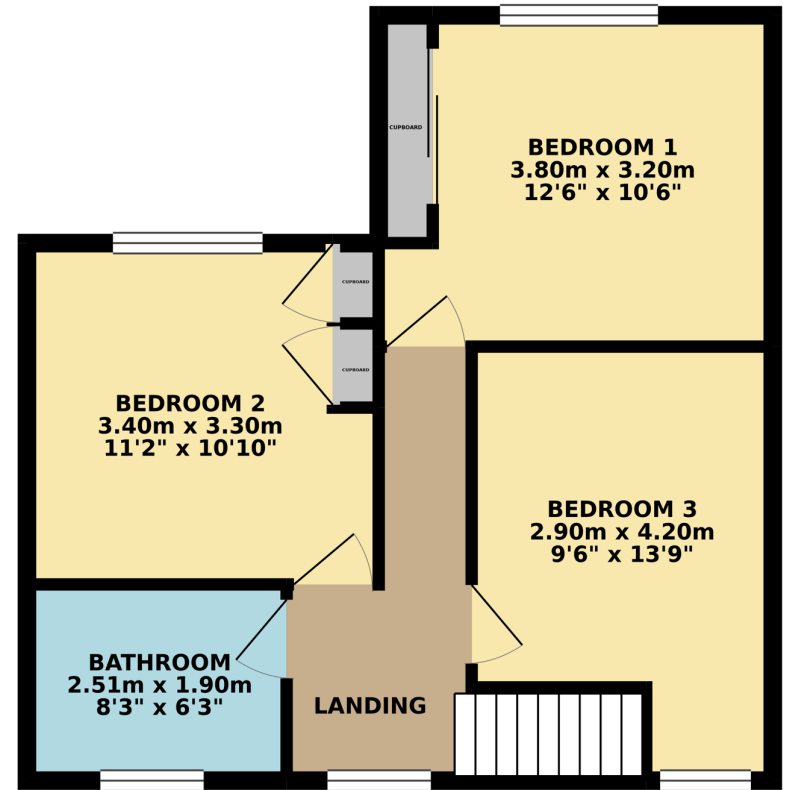

GROUND FLOOR 45.93 sq. m.
(494.39 sq. ft.)

1ST FLOOR 45.93 sq. m.
(494.37 sq. ft.)

TOTAL FLOOR AREA : 91.86 sq. m. (988.76 sq. ft.) approx.

Whilst every attempt has been made to ensure the accuracy of the floorplan contained here, measurements of doors, windows, rooms and any other items are approximate and no responsibility is taken for any error, omission or mis-statement. This plan is for illustrative purposes only and should be used as such by any prospective purchaser. The services, systems and appliances shown have not been tested and no guarantee as to their operability or efficiency can be given.
Made with Metropix ©2019