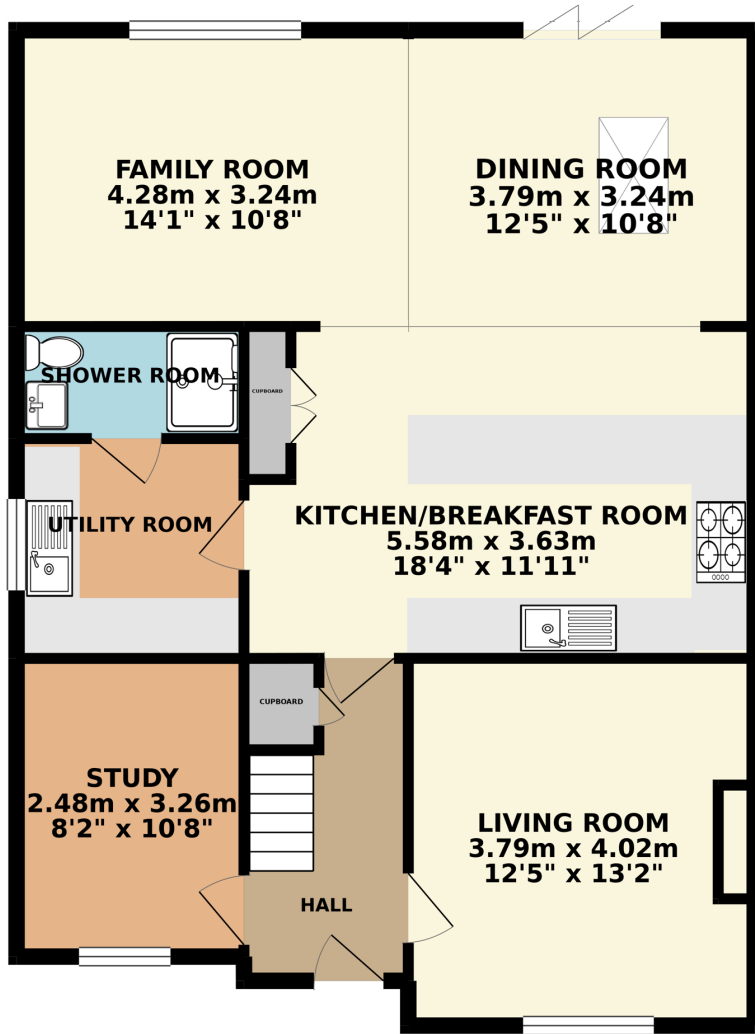

GROUND FLOOR 85.09 sq. m.
(915.85 sq. ft.)