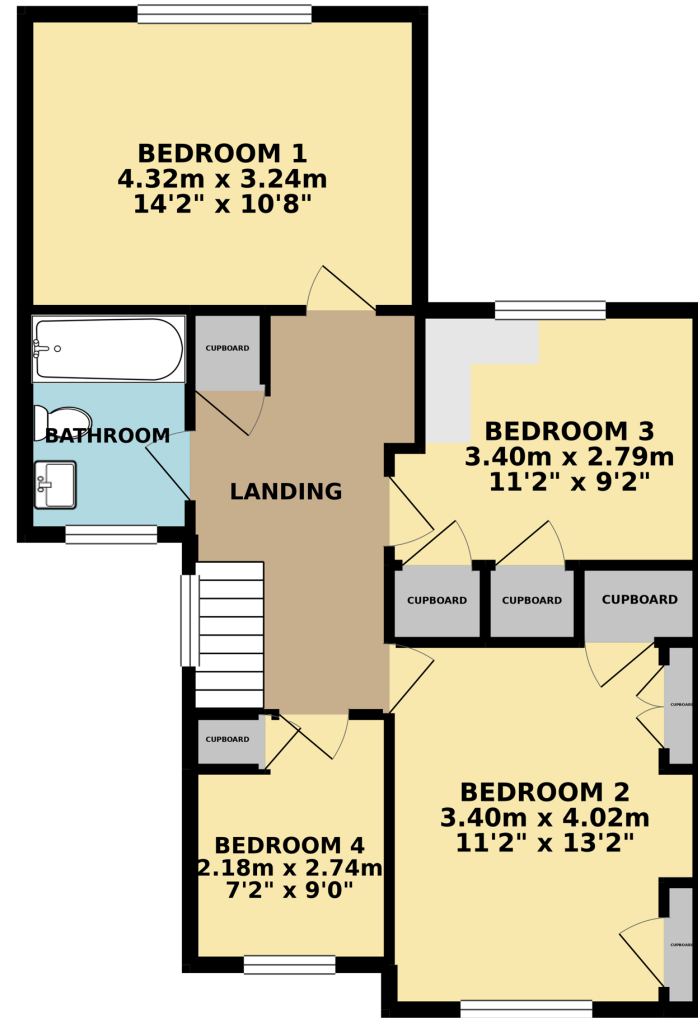

1ST FLOOR 60.03 sq. m.
(646.18 sq. ft.)