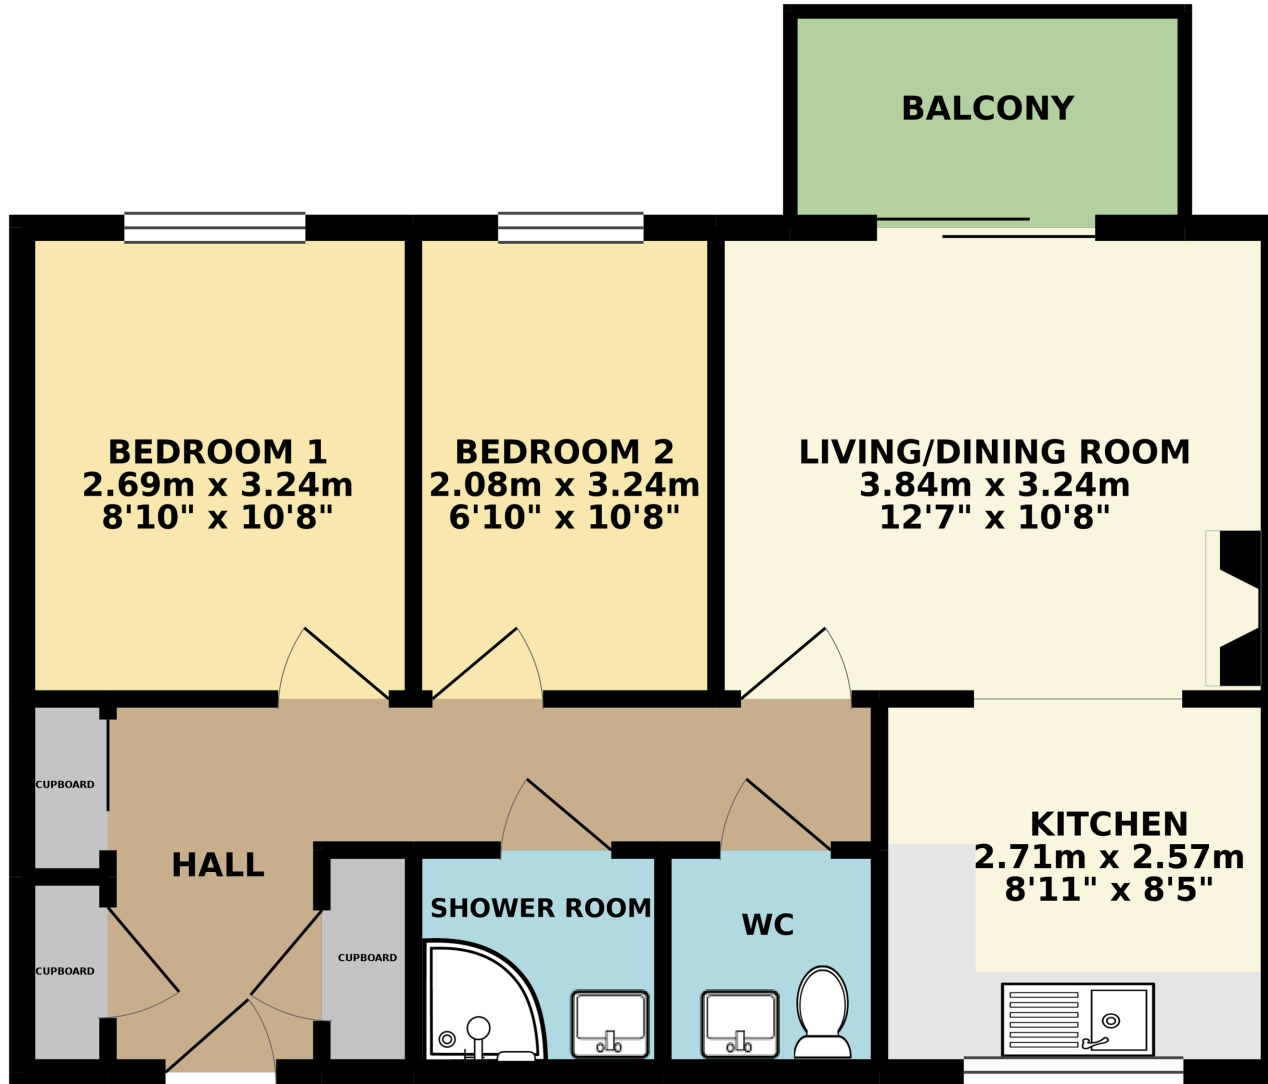

GROUND FLOOR 47.83 sq. m.
(514.84 sq. ft.)

TOTAL FLOOR AREA : 47.83 sq. m. (514.84 sq. ft.) approx.

Made with Metropix ©2019