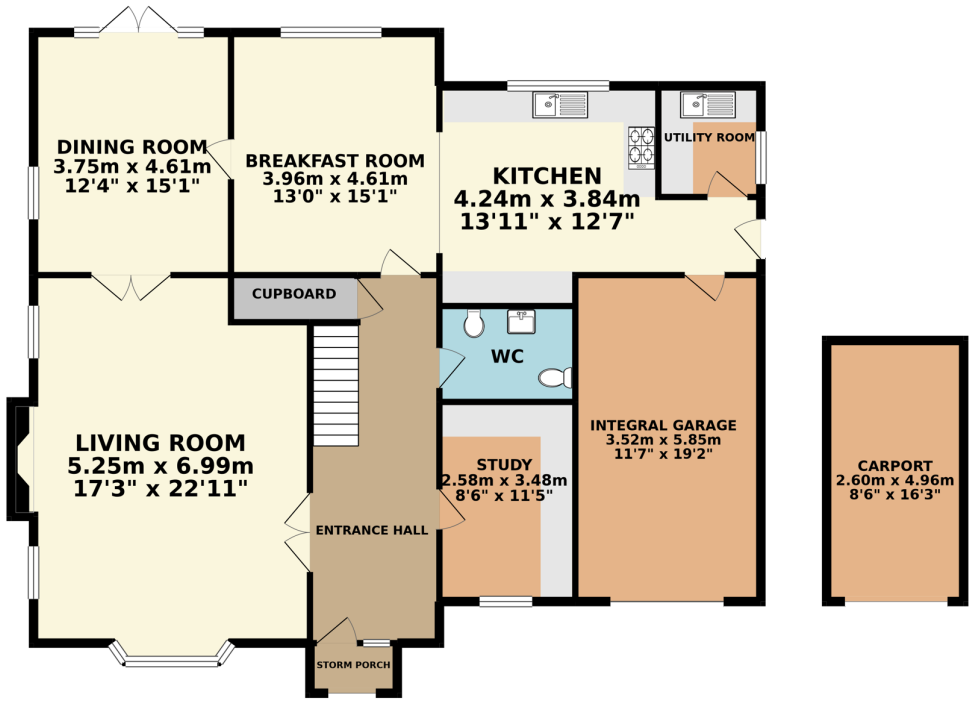

GROUND FLOOR

1ST FLOOR

TOTAL FLOOR AREA : 262.70 sq. m. (2827.68 sq. ft.) approx.

Whilst every attempt has been made to ensure the accuracy of the floorplan contained here, measurements of doors, windows, rooms and any other items are approximate and no responsibility is taken for any error, omission or mis-statement. This plan is for illustrative purposes only and should be used as such by any prospective purchaser. The services, systems and appliances shown have not been tested and no guarantee as to their operability or efficiency can be given.