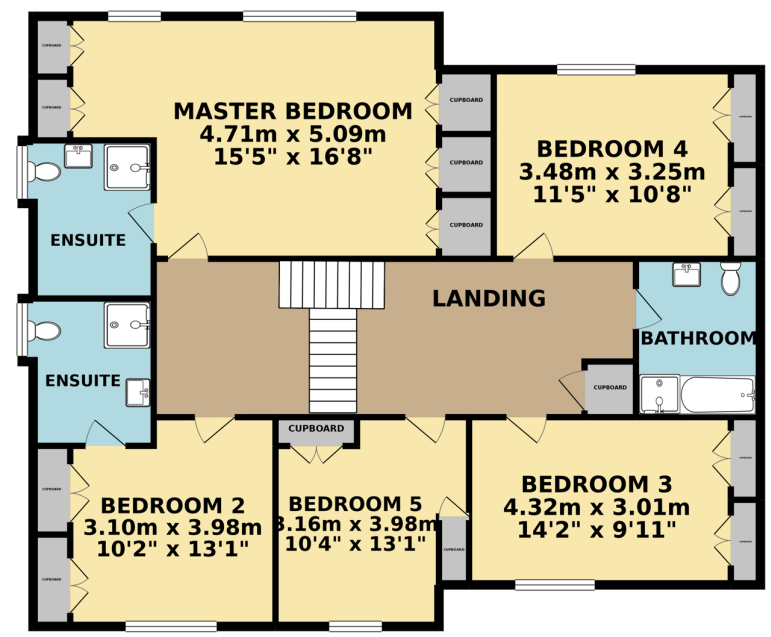

GROUND FLOOR

1ST FLOOR

TOTAL FLOOR AREA : 262.70 sq. m. (2827.68 sq. ft.) approx.

Whilst every attempt has been made to ensure the accuracy of the floorplan contained here, measurements of doors, windows, rooms and any other items are approximate and no responsibility is taken for any error, omission or mis-statement. This plan is for illustrative purposes only and should be used as such by any prospective purchaser. The services, systems and appliances shown have not been tested and no guarantee as to their operability or efficiency can be given.