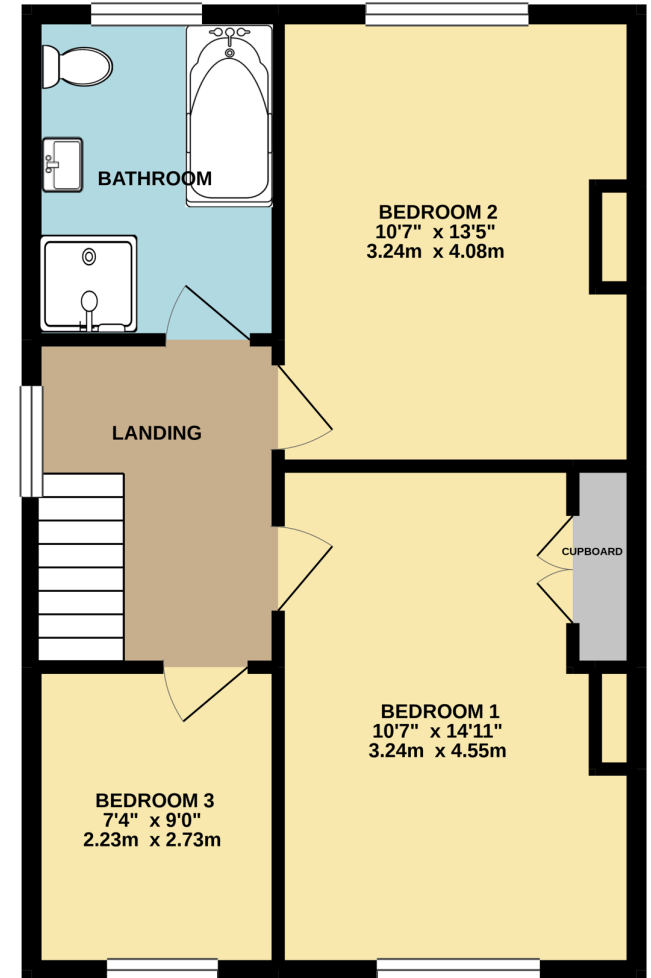

GROUND FLOOR
681 sq.ft. (63.2 sq.m.) approx.

1ST FLOOR
507 sq.ft. (47.1 sq.m.) approx.

TOTAL FLOOR AREA : 1188 sq.ft. (110.4 sq.m.) approx.

Whilst every attempt has been made to ensure the accuracy of the floorplan contained here, measurements of doors, windows, rooms and any other items are approximate and no responsibility is taken for any error, omission or mis-statement. This plan is for illustrative purposes only and should be used as such by any prospective purchaser. The services, systems and appliances shown have not been tested and no guarantee as to their operability or efficiency can be given.
Made with Metropix ©2020