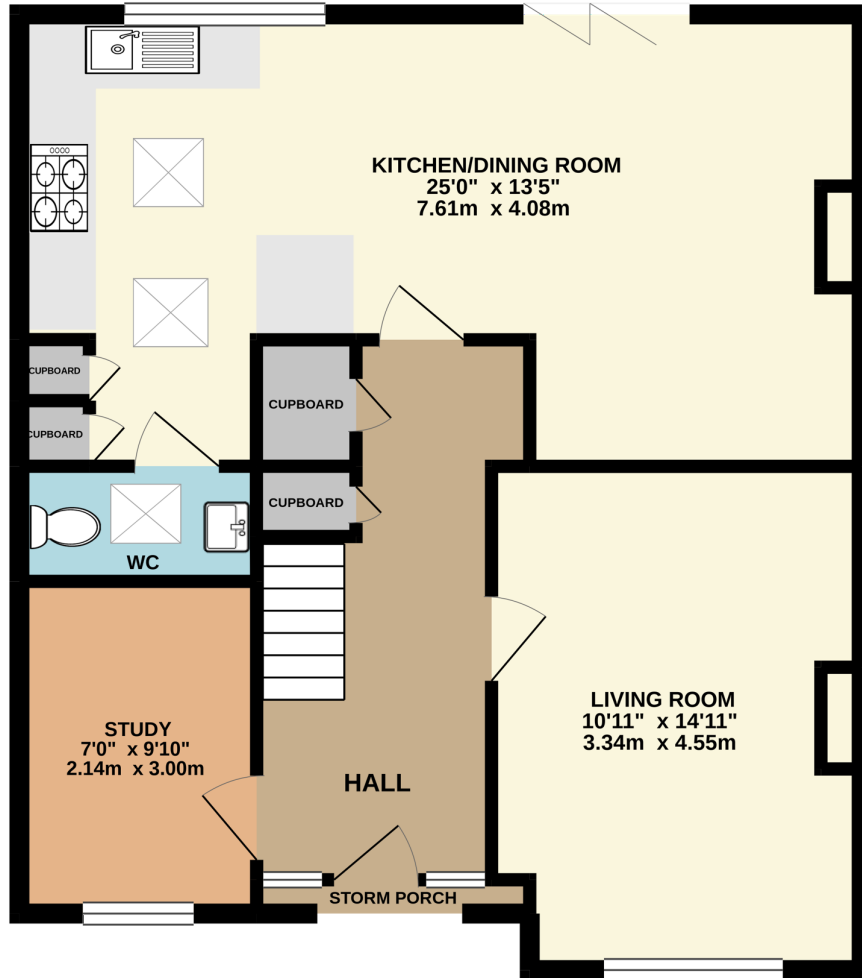

GROUND FLOOR
681 sq.ft. (63.2 sq.m.) approx.

1ST FLOOR
507 sq.ft. (47.1 sq.m.) approx.

TOTAL FLOOR AREA : 1188 sq.ft. (110.4 sq.m.) approx.

Whilst every attempt has been made to ensure the accuracy of the floorplan contained here, measurements of doors, windows, rooms and any other items are approximate and no responsibility is taken for any error, omission or mis-statement. This plan is for illustrative purposes only and should be used as such by any prospective purchaser. The services, systems and appliances shown have not been tested and no guarantee as to their operability or efficiency can be given.
Made with Metropix ©2020