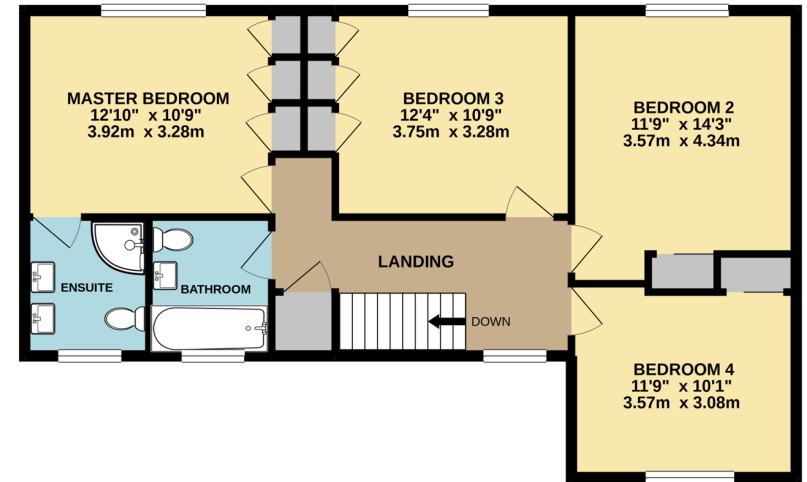

GROUND FLOOR

1ST FLOOR

TOTAL FLOOR AREA : 2058sq.ft. (191.2 sq.m.) approx.

Whilst every attempt has been made to ensure the accuracy of the floorplan contained here, measurements of doors, windows, rooms and any other items are approximate and no responsibility is taken for any error, omission or mis-statement. This plan is for illustrative purposes only and should be used as such by any prospective purchaser. The services, systems and appliances shown have not been tested and no guarantee as to their operability or efficiency can be given.
Made with Metropix ©2020