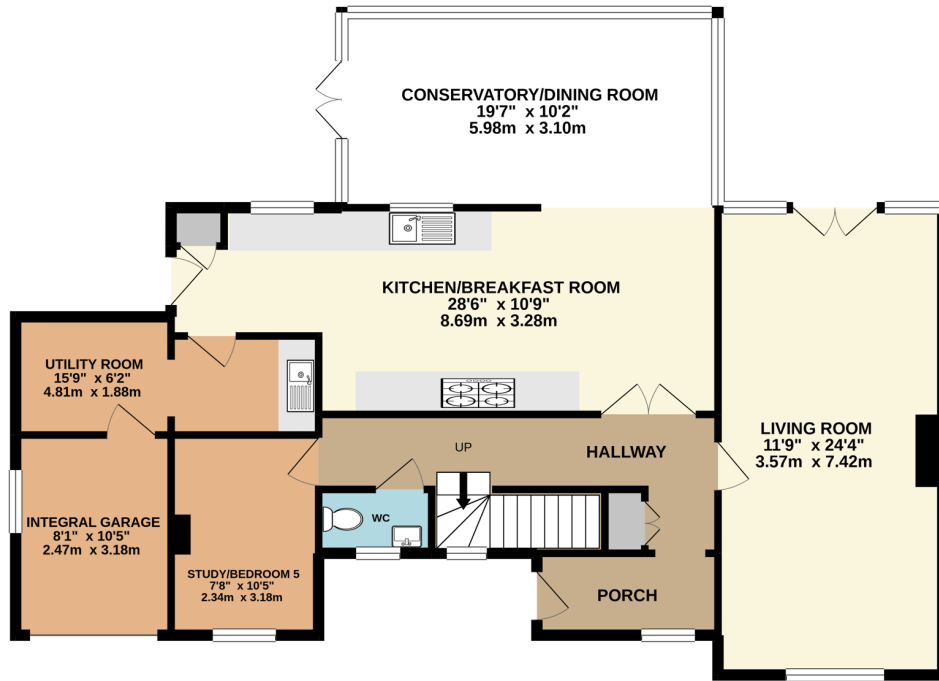

GROUND FLOOR

1ST FLOOR

TOTAL FLOOR AREA : 2058sq.ft. (191.2 sq.m.) approx.

Whilst every attempt has been made to ensure the accuracy of the floorplan contained here, measurements of doors, windows, rooms and any other items are approximate and no responsibility is taken for any error, omission or mis-statement. This plan is for illustrative purposes only and should be used as such by any prospective purchaser. The services, systems and appliances shown have not been tested and no guarantee as to their operability or efficiency can be given.
Made with Metropix ©2020