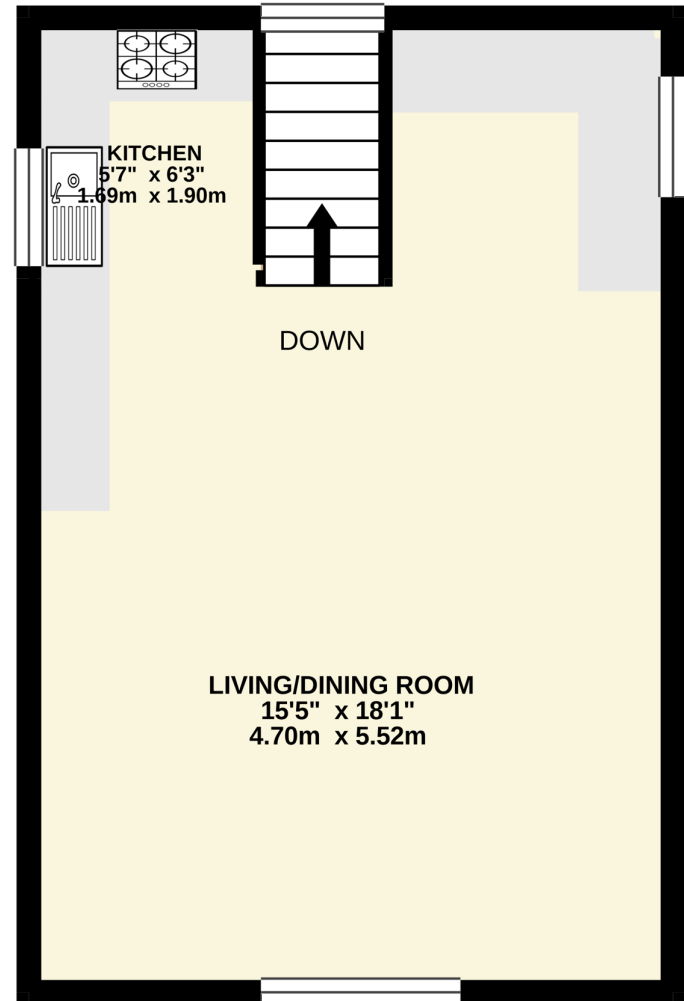

GROUND FLOOR

1ST FLOOR

TOTAL FLOOR AREA : 667sq.ft. (62.0 sq.m.) approx.

Whilst every attempt has been made to ensure the accuracy of the floorplan contained here, measurements of doors, windows, rooms and any other items are approximate and no responsibility is taken for any error, omission or mis-statement. This plan is for illustrative purposes only and should be used as such by any prospective purchaser. The services, systems and appliances shown have not been tested and no guarantee as to their operability or efficiency can be given.