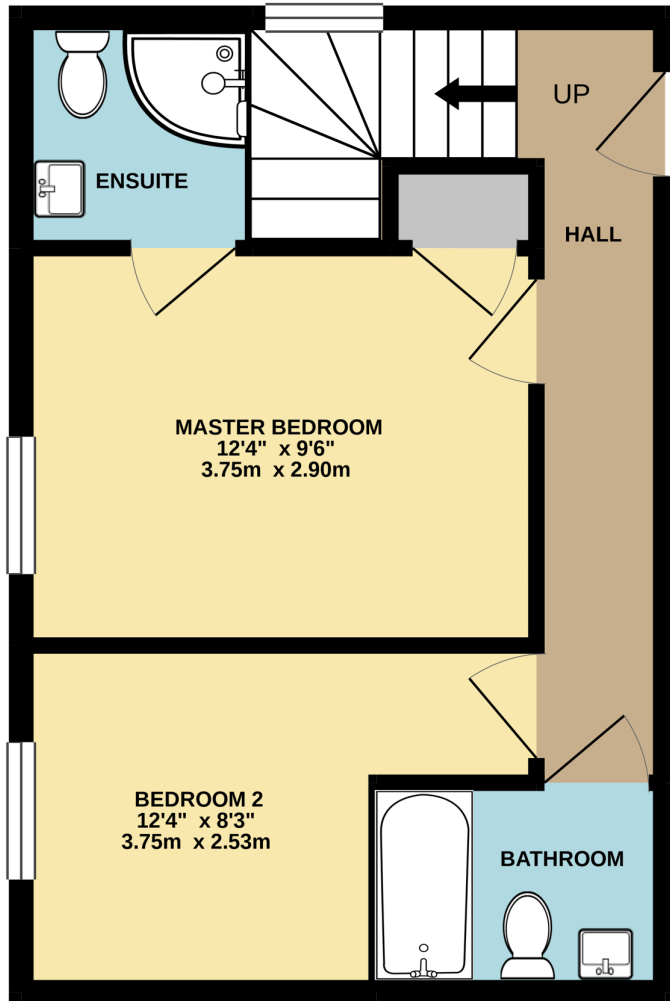

GROUND FLOOR

1ST FLOOR

TOTAL FLOOR AREA : 667sq.ft. (62.0 sq.m.) approx.

Whilst every attempt has been made to ensure the accuracy of the floorplan contained here, measurements of doors, windows, rooms and any other items are approximate and no responsibility is taken for any error, omission or mis-statement. This plan is for illustrative purposes only and should be used as such by any prospective purchaser. The services, systems and appliances shown have not been tested and no guarantee as to their operability or efficiency can be given.