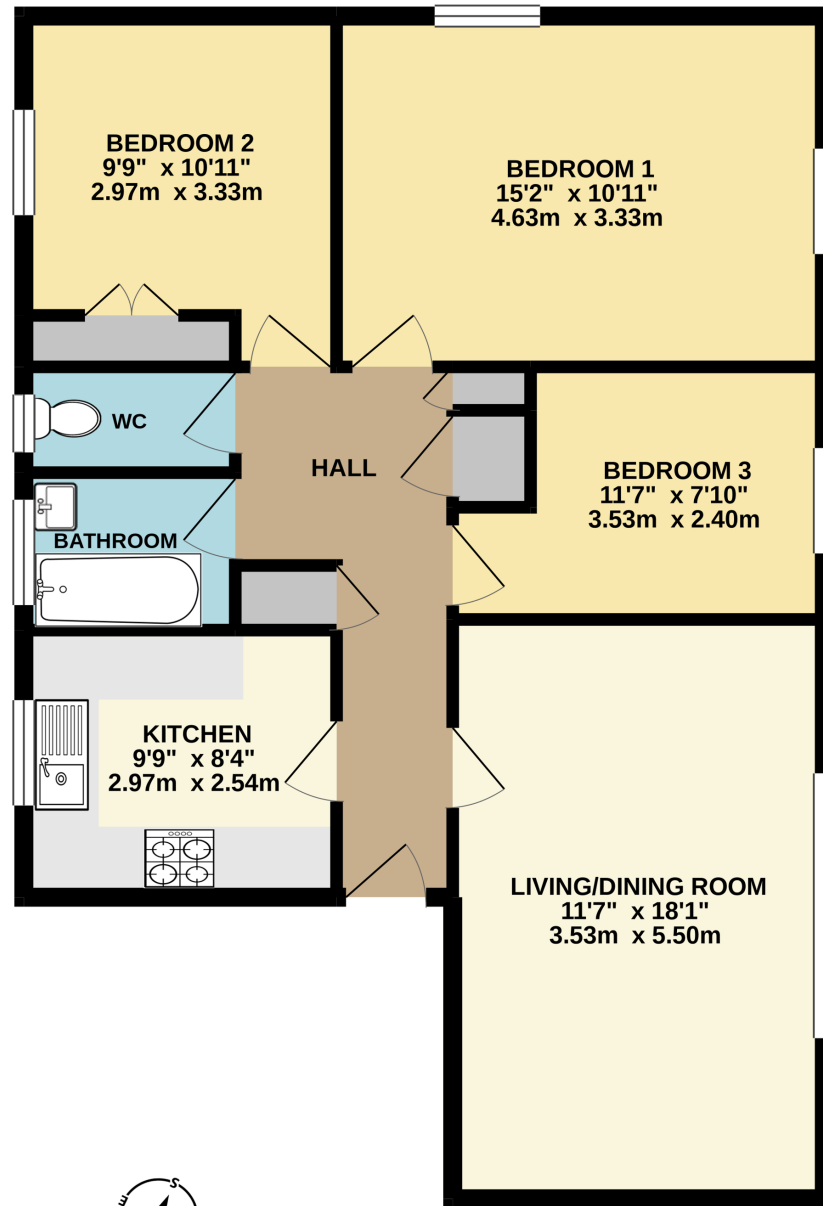

GROUND FLOOR
793 sq.ft. (73.7 sq.m.) approx.

TOTAL FLOOR AREA : 793 sq.ft. (73.7 sq.m.) approx.

Made with Metropix ©2020