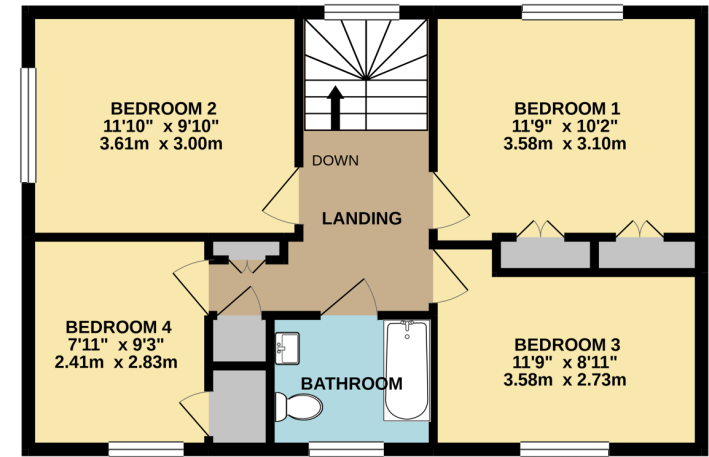

**GROUND FLOOR**  
698 sq.ft. (64.8 sq.m.) approx.

**1ST FLOOR**  
564 sq.ft. (52.4 sq.m.) approx.

**TOTAL FLOOR AREA : 1262 sq.ft. (117.2 sq.m.) approx.**

Whilst every attempt has been made to ensure the accuracy of the floorplan contained here, measurements of doors, windows, rooms and any other items are approximate and no responsibility is taken for any error, omission or mis-statement. This plan is for illustrative purposes only and should be used as such by any prospective purchaser. The services, systems and appliances shown have not been tested and no guarantee as to their operability or efficiency can be given.