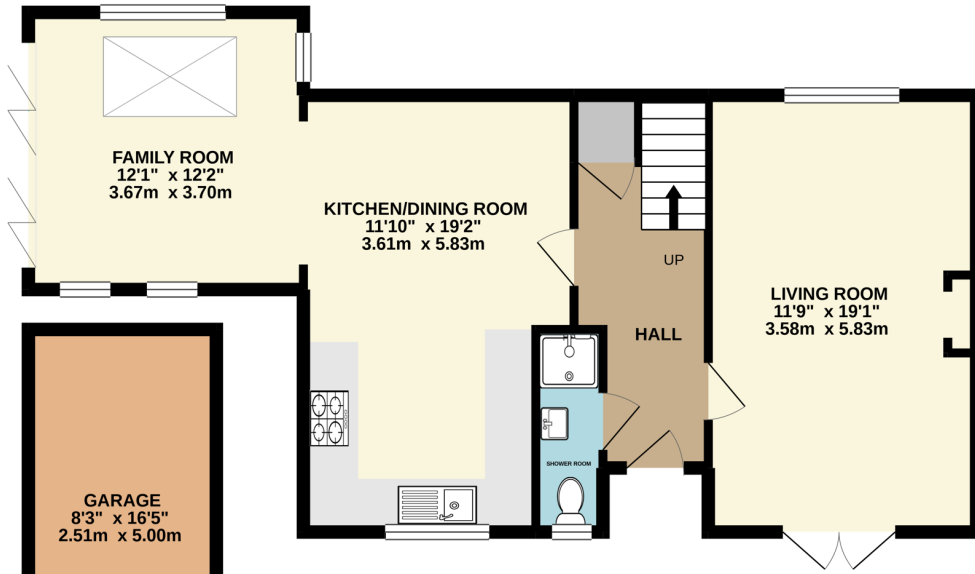

**GROUND FLOOR**  
698 sq.ft. (64.8 sq.m.) approx.

**1ST FLOOR**  
564 sq.ft. (52.4 sq.m.) approx.

**TOTAL FLOOR AREA : 1262 sq.ft. (117.2 sq.m.) approx.**

Whilst every attempt has been made to ensure the accuracy of the floorplan contained here, measurements of doors, windows, rooms and any other items are approximate and no responsibility is taken for any error, omission or mis-statement. This plan is for illustrative purposes only and should be used as such by any prospective purchaser. The services, systems and appliances shown have not been tested and no guarantee as to their operability or efficiency can be given.