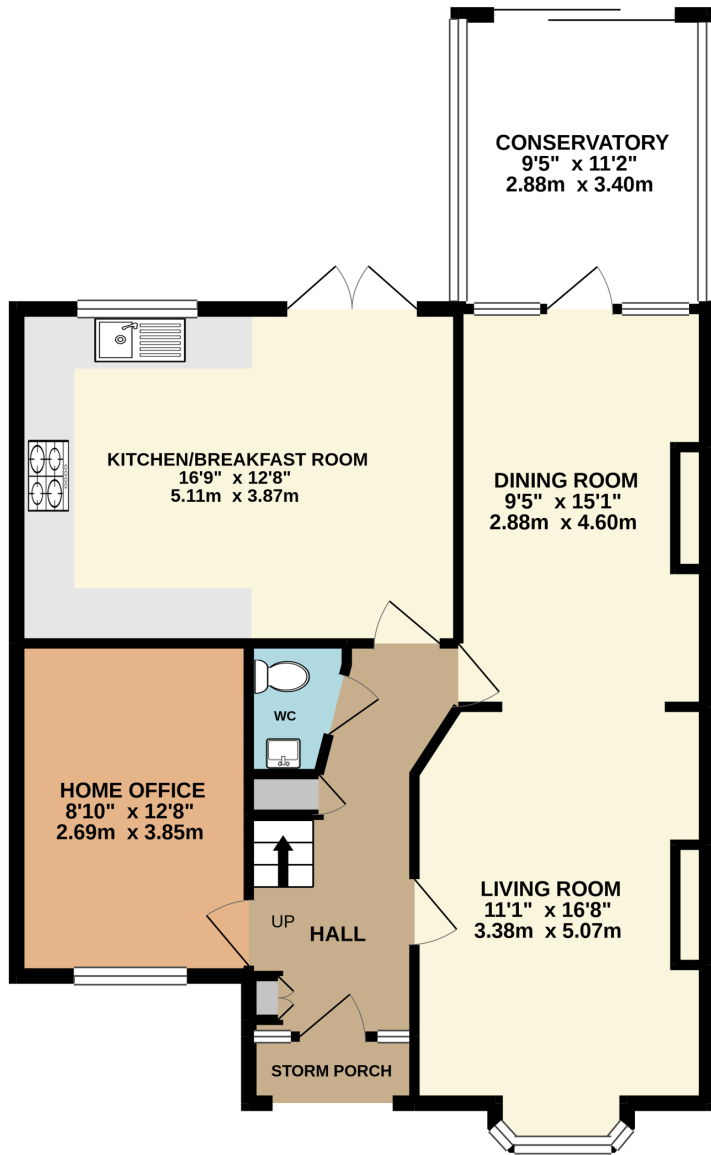

GROUND FLOOR
861 sq.ft. (80.0 sq.m.) approx.