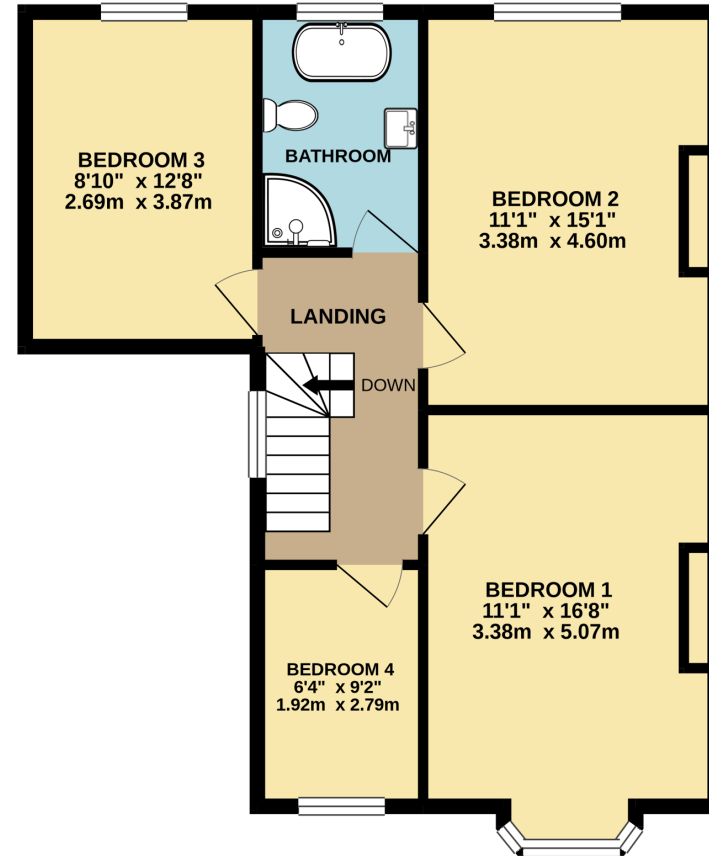

1ST FLOOR
644 sq.ft. (59.8 sq.m.) approx.

TOTAL FLOOR AREA : 1504 sq.ft. (139.8 sq.m.) approx.