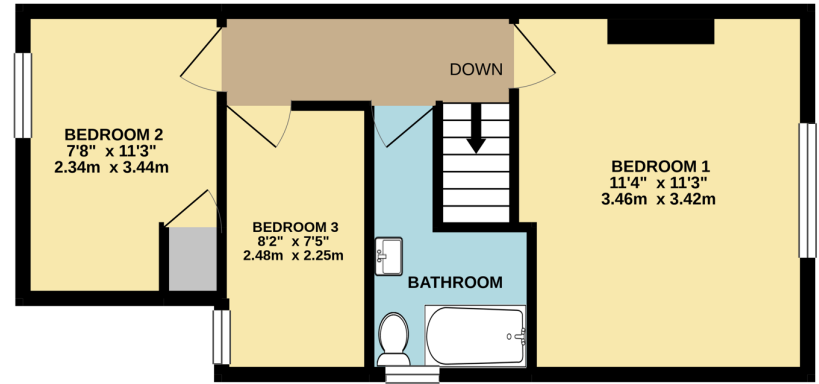

GROUND FLOOR
403 sq.ft. (37.4 sq.m.) approx.

1ST FLOOR
391 sq.ft. (36.3 sq.m.) approx.

TOTAL FLOOR AREA : 793 sq.ft. (73.7 sq.m.) approx.

Whilst every attempt has been made to ensure the accuracy of the floorplan contained here, measurements of doors, windows, rooms and any other items are approximate and no responsibility is taken for any error, omission or mis-statement. This plan is for illustrative purposes only and should be used as such by any prospective purchaser. The services, systems and appliances shown have not been tested and no guarantee as to their operability or efficiency can be given.
Made with Metropix ©2020