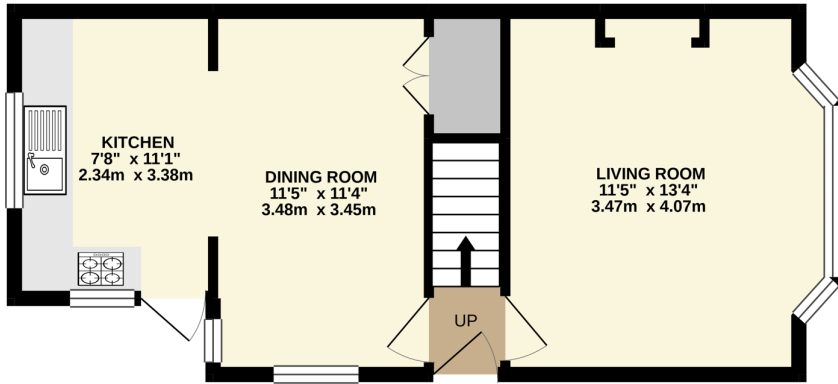

GROUND FLOOR
403 sq.ft. (37.4 sq.m.) approx.

1ST FLOOR
391 sq.ft. (36.3 sq.m.) approx.

TOTAL FLOOR AREA : 793 sq.ft. (73.7 sq.m.) approx.

Whilst every attempt has been made to ensure the accuracy of the floorplan contained here, measurements of doors, windows, rooms and any other items are approximate and no responsibility is taken for any error, omission or mis-statement. This plan is for illustrative purposes only and should be used as such by any prospective purchaser. The services, systems and appliances shown have not been tested and no guarantee as to their operability or efficiency can be given.
Made with Metropix ©2020