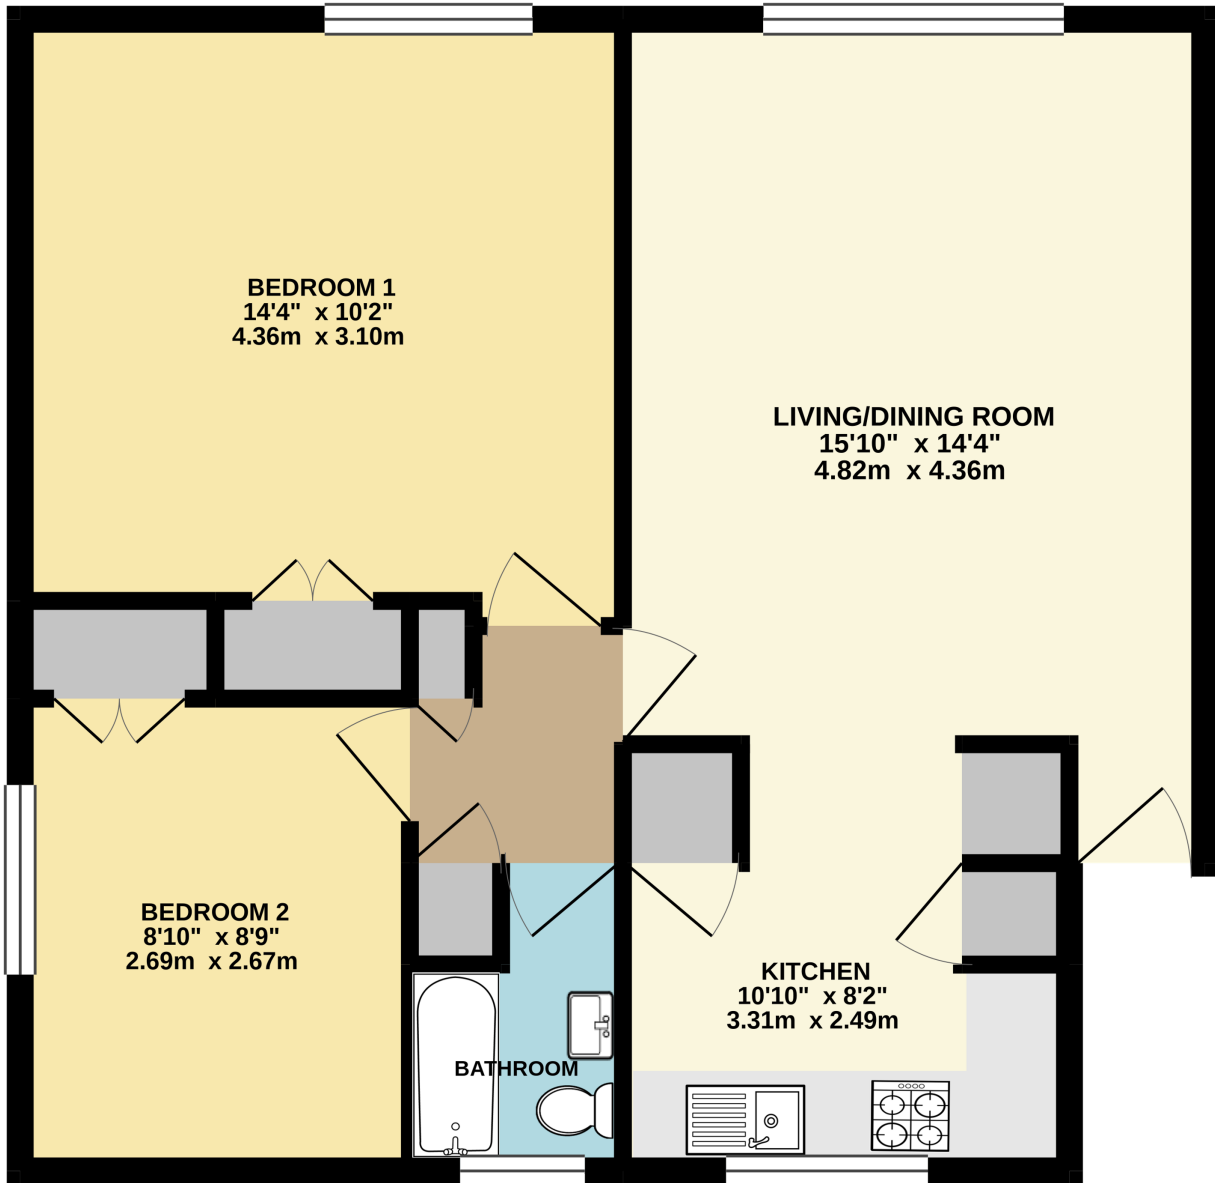

GROUND FLOOR
623 sq.ft. (57.9 sq.m.) approx.

TOTAL FLOOR AREA : 623 sq.ft. (57.9 sq.m.) approx.

Made with Metropix ©2020