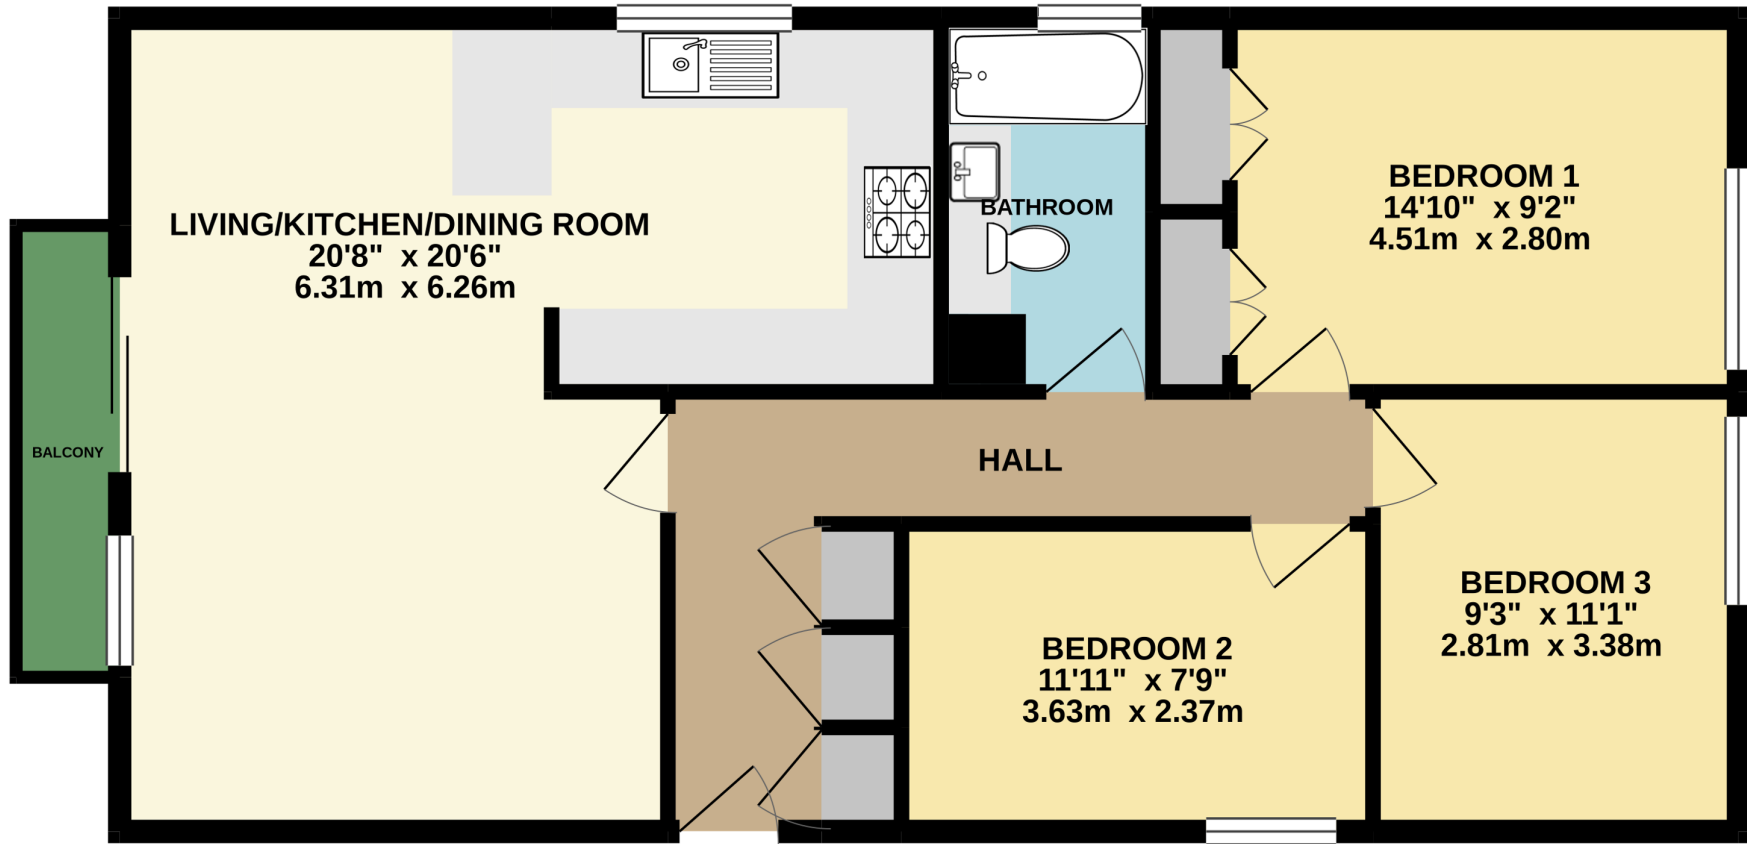

# GROUND FLOOR

874 sq.ft. (81.2 sq.m.) approx.

TOTAL FLOOR AREA : 874 sq.ft. (81.2 sq.m.) approx.

Whilst every attempt has been made to ensure the accuracy of the floorplan contained here, measurements of doors, windows, rooms and any other items are approximate and no responsibility is taken for any error, omission or mis-statement. This plan is for illustrative purposes only and should be used as such by any prospective purchaser. The services, systems and appliances shown have not been tested and no guarantee as to their operability or efficiency can be given.