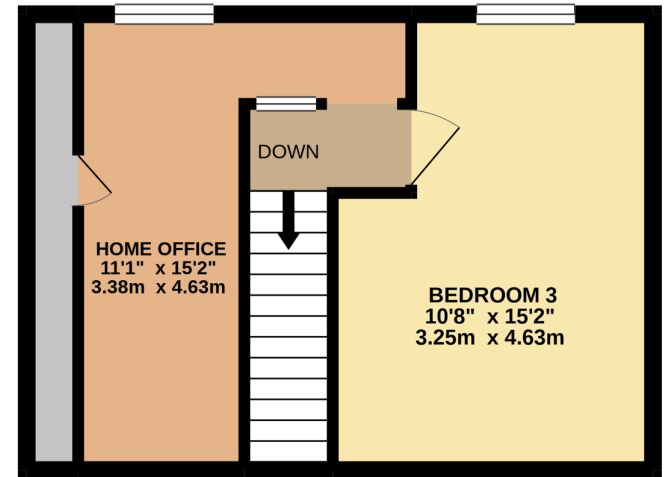

GROUND FLOOR
861 sq.ft. (80.0 sq.m.) approx.

1ST FLOOR
317 sq.ft. (29.4 sq.m.) approx.

TOTAL FLOOR AREA : 1178 sq.ft. (109.4 sq.m.) approx.

Whilst every attempt has been made to ensure the accuracy of the floorplan contained here, measurements of doors, windows, rooms and any other items are approximate and no responsibility is taken for any error, omission or mis-statement. This plan is for illustrative purposes only and should be used as such by any prospective purchaser. The services, systems and appliances shown have not been tested and no guarantee as to their operability or efficiency can be given.