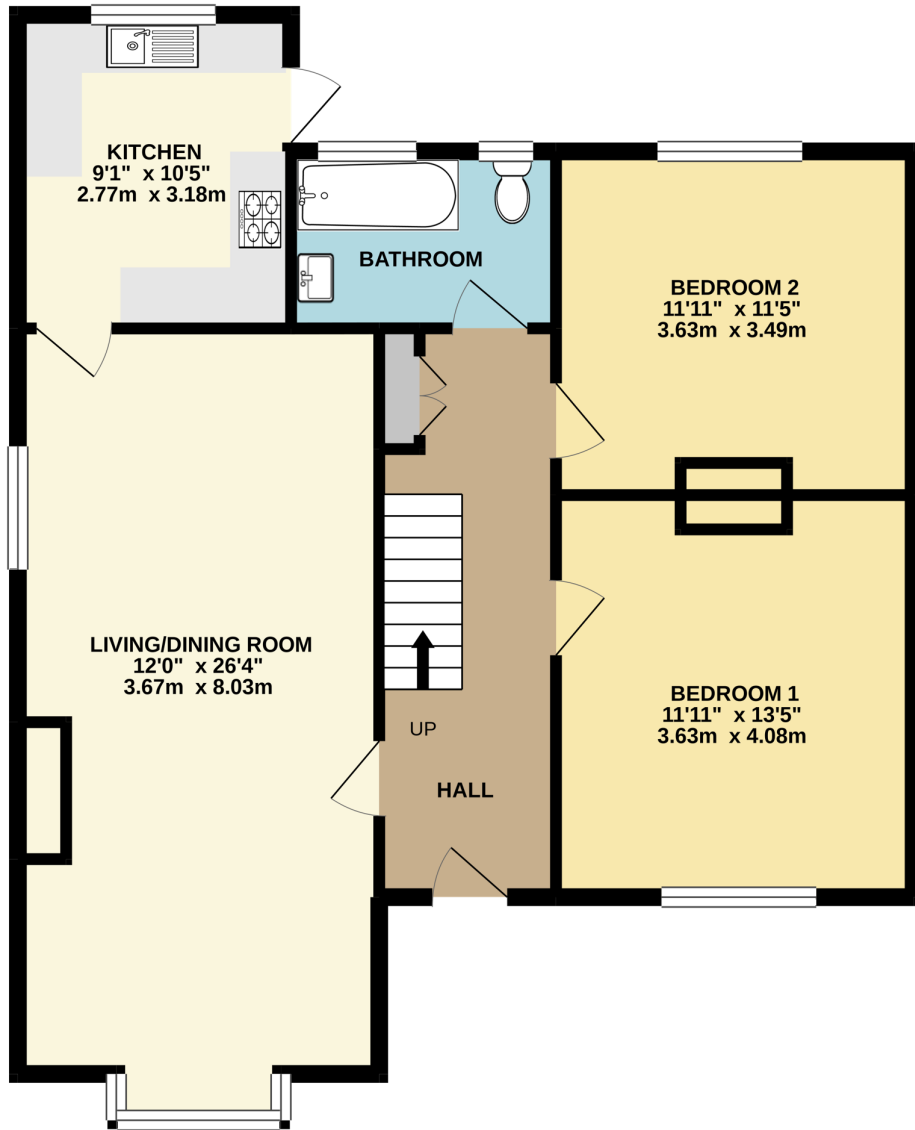

GROUND FLOOR
861 sq.ft. (80.0 sq.m.) approx.

1ST FLOOR
317 sq.ft. (29.4 sq.m.) approx.

TOTAL FLOOR AREA : 1178 sq.ft. (109.4 sq.m.) approx.

Whilst every attempt has been made to ensure the accuracy of the floorplan contained here, measurements of doors, windows, rooms and any other items are approximate and no responsibility is taken for any error, omission or mis-statement. This plan is for illustrative purposes only and should be used as such by any prospective purchaser. The services, systems and appliances shown have not been tested and no guarantee as to their operability or efficiency can be given.

Made with Metropix ©2020