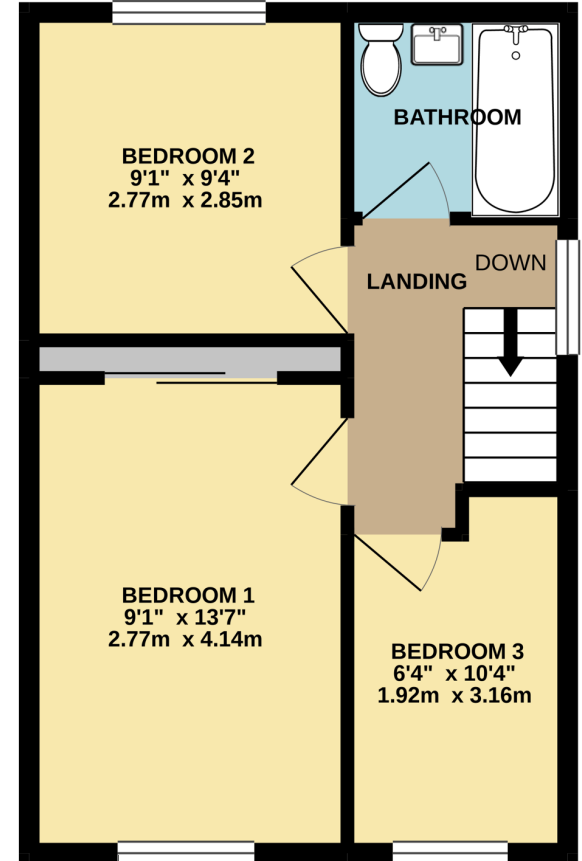

GROUND FLOOR
623 sq.ft. (57.9 sq.m.) approx.

1ST FLOOR
369 sq.ft. (34.3 sq.m.) approx.

TOTAL FLOOR AREA : 993 sq.ft. (92.2 sq.m.) approx.

Whilst every attempt has been made to ensure the accuracy of the floorplan contained here, measurements of doors, windows, rooms and any other items are approximate and no responsibility is taken for any error, omission or mis-statement. This plan is for illustrative purposes only and should be used as such by any prospective purchaser. The services, systems and appliances shown have not been tested and no guarantee as to their operability or efficiency can be given.