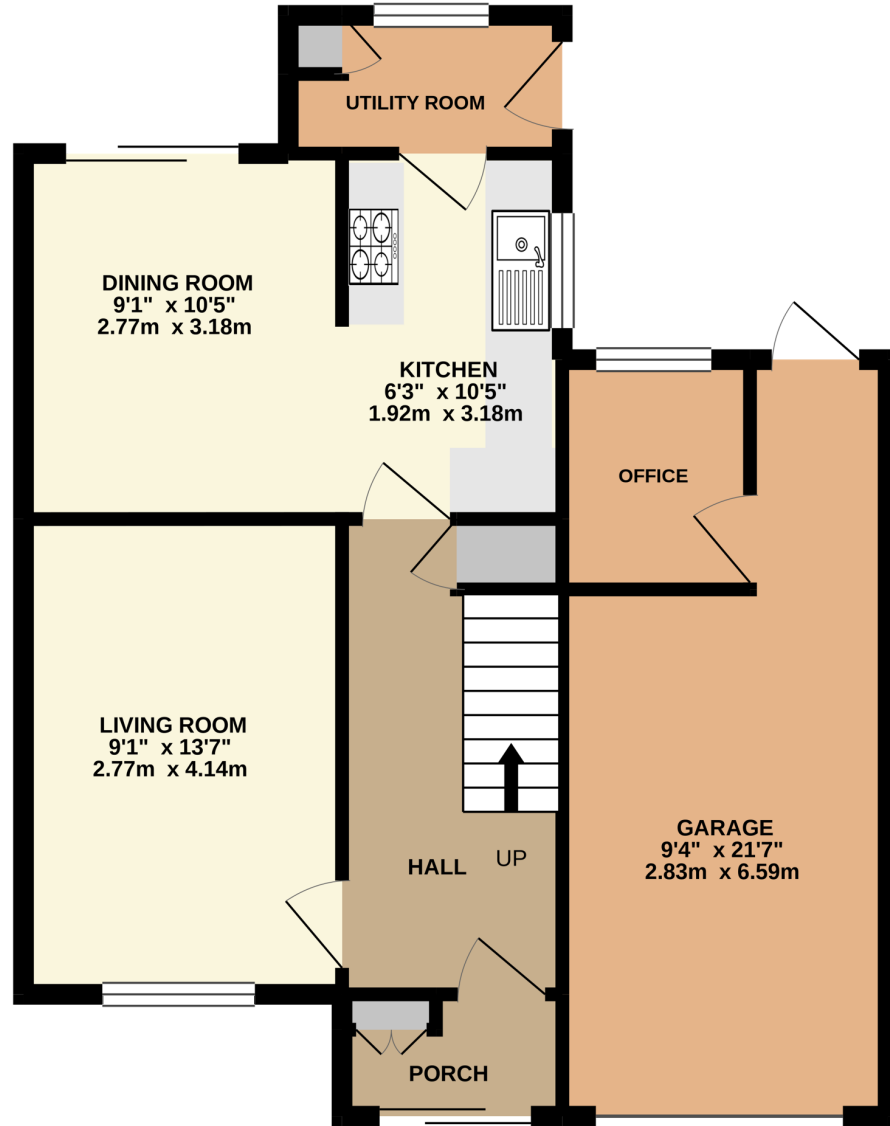

GROUND FLOOR
623 sq.ft. (57.9 sq.m.) approx.

1ST FLOOR
369 sq.ft. (34.3 sq.m.) approx.

TOTAL FLOOR AREA : 993 sq.ft. (92.2 sq.m.) approx.

Whilst every attempt has been made to ensure the accuracy of the floorplan contained here, measurements of doors, windows, rooms and any other items are approximate and no responsibility is taken for any error, omission or mis-statement. This plan is for illustrative purposes only and should be used as such by any prospective purchaser. The services, systems and appliances shown have not been tested and no guarantee as to their operability or efficiency can be given.