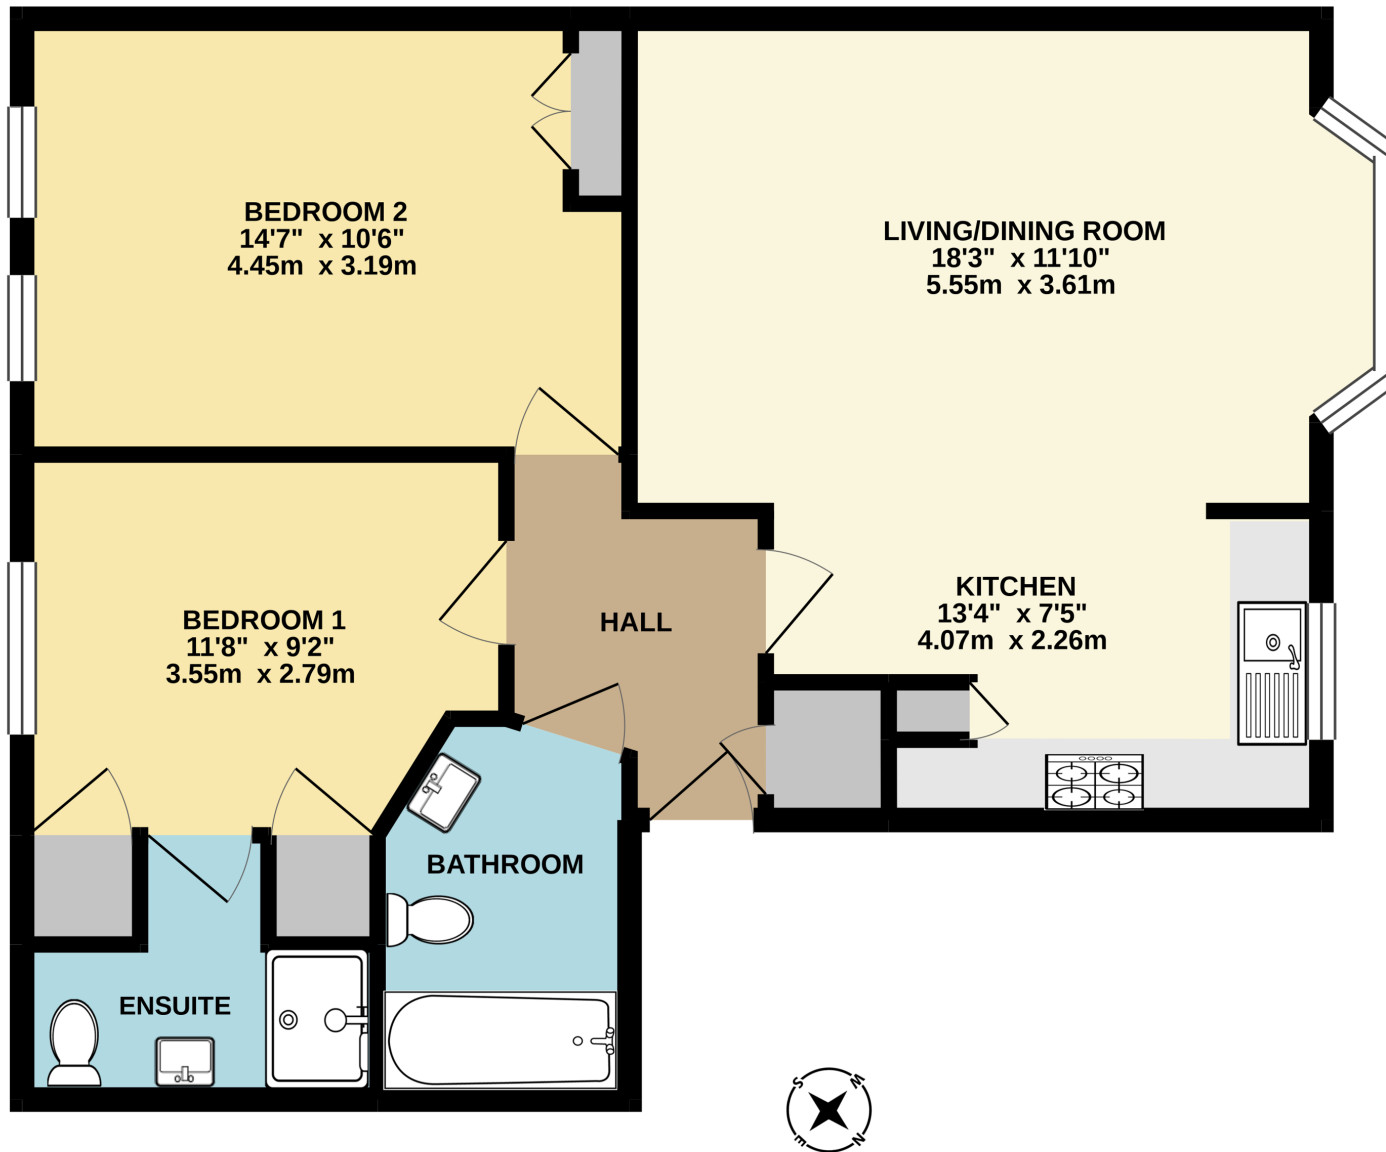

GROUND FLOOR
709 sq.ft. (65.9 sq.m.) approx.

TOTAL FLOOR AREA : 709 sq.ft. (65.9 sq.m.) approx.

Made with Metropix ©2020