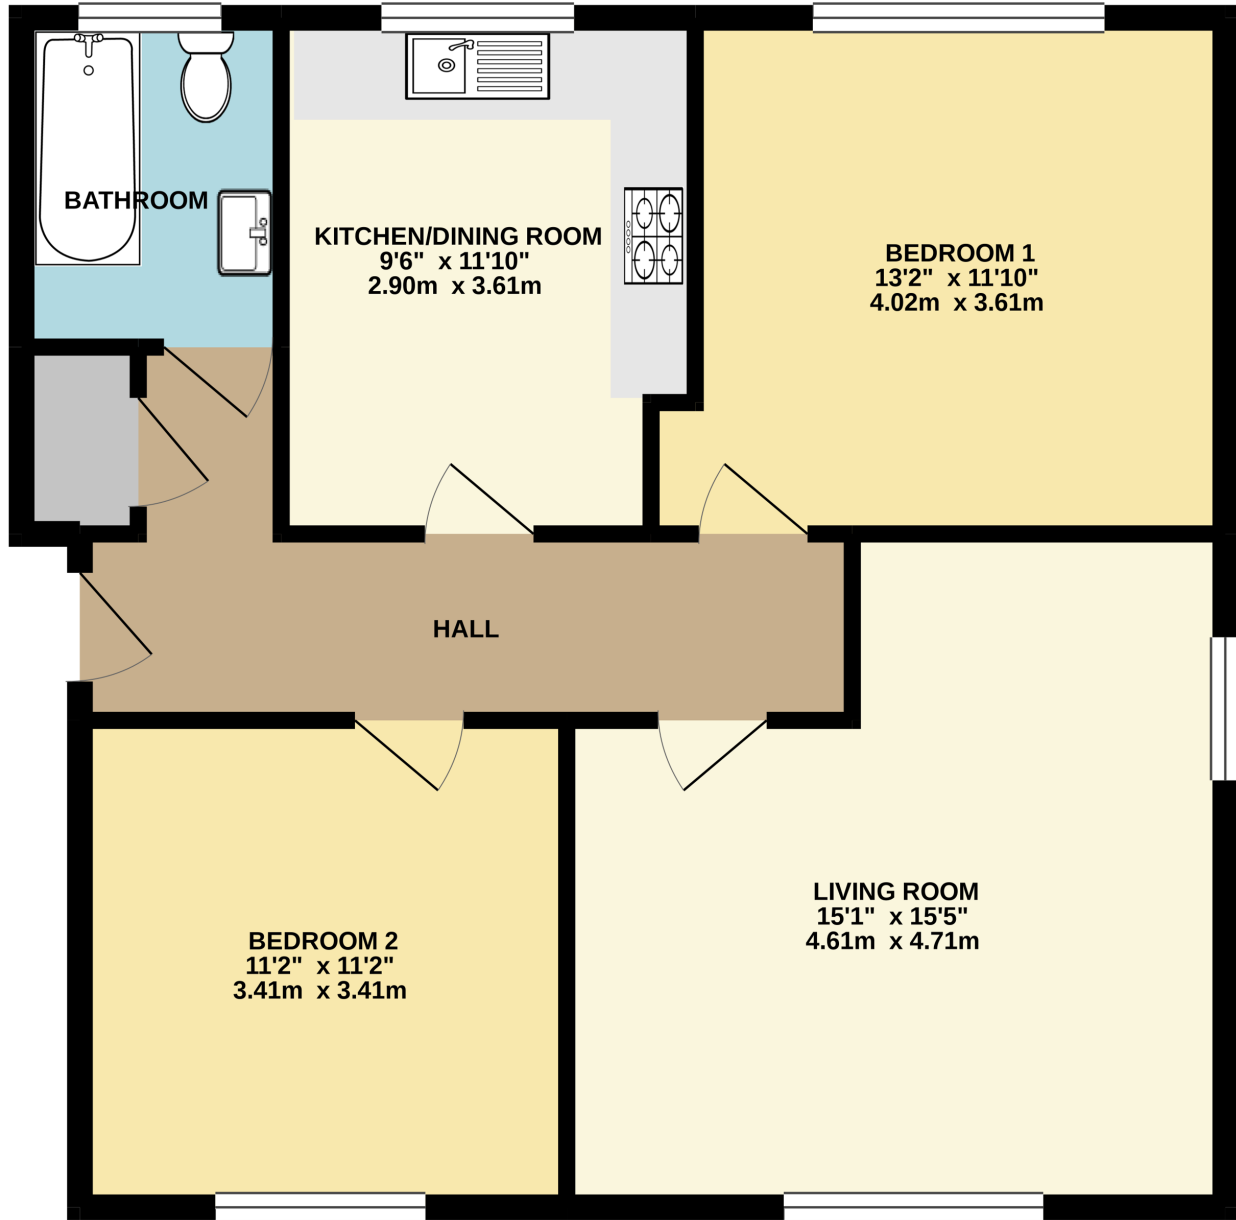

GROUND FLOOR
734 sq.ft. (68.1 sq.m.) approx.

TOTAL FLOOR AREA : 734 sq.ft. (68.1 sq.m.) approx.

Made with Metropix ©2020