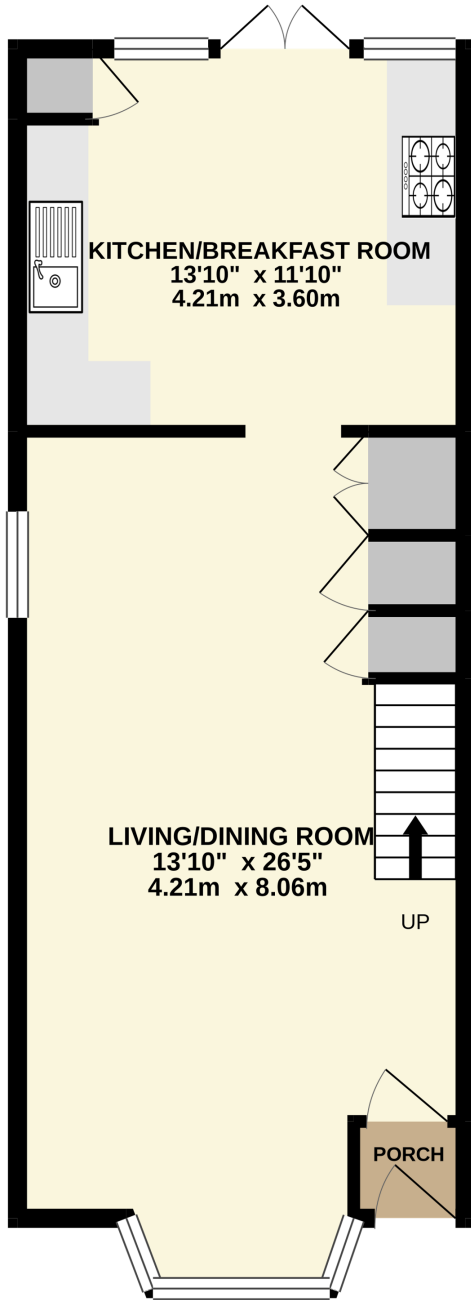

GROUND FLOOR
512 sq.ft. (47.6 sq.m.) approx.