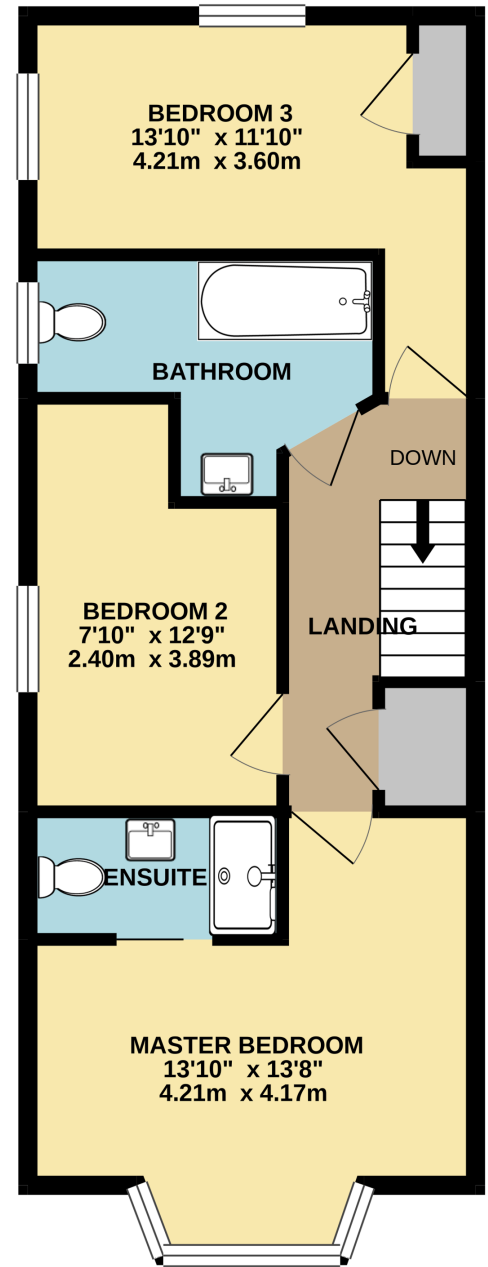

1ST FLOOR
512 sq.ft. (47.6 sq.m.) approx.