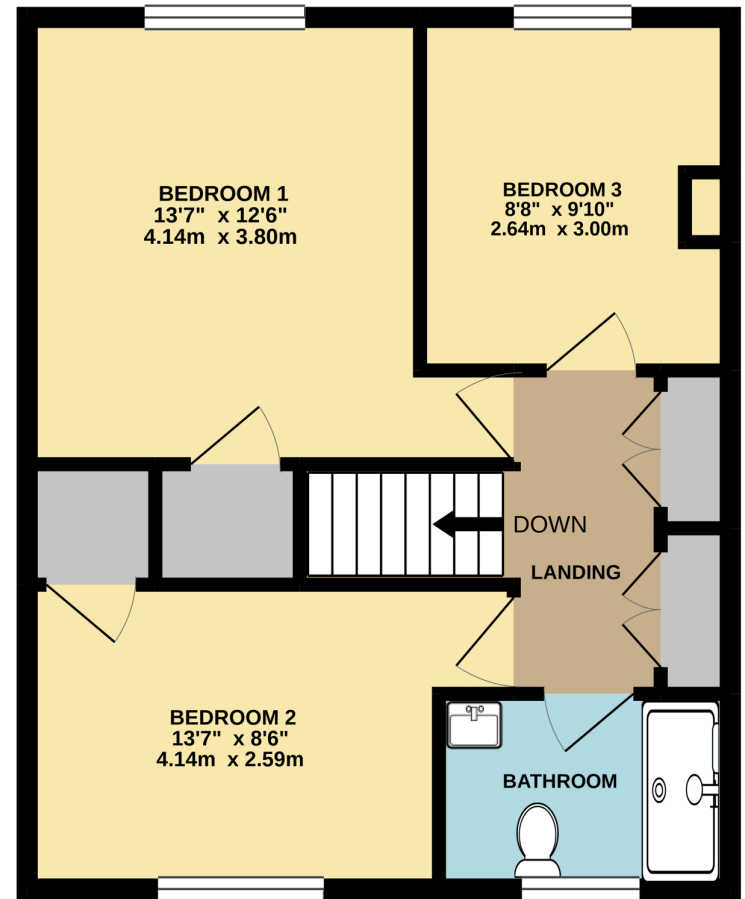

**GROUND FLOOR**  
491 sq.ft. (45.6 sq.m.) approx.

**1ST FLOOR**  
477 sq.ft. (44.4 sq.m.) approx.

**TOTAL FLOOR AREA : 968 sq.ft. (90.0 sq.m.) approx.**

Whilst every attempt has been made to ensure the accuracy of the floorplan contained here, measurements of doors, windows, rooms and any other items are approximate and no responsibility is taken for any error, omission or mis-statement. This plan is for illustrative purposes only and should be used as such by any prospective purchaser. The services, systems and appliances shown have not been tested and no guarantee as to their operability or efficiency can be given.