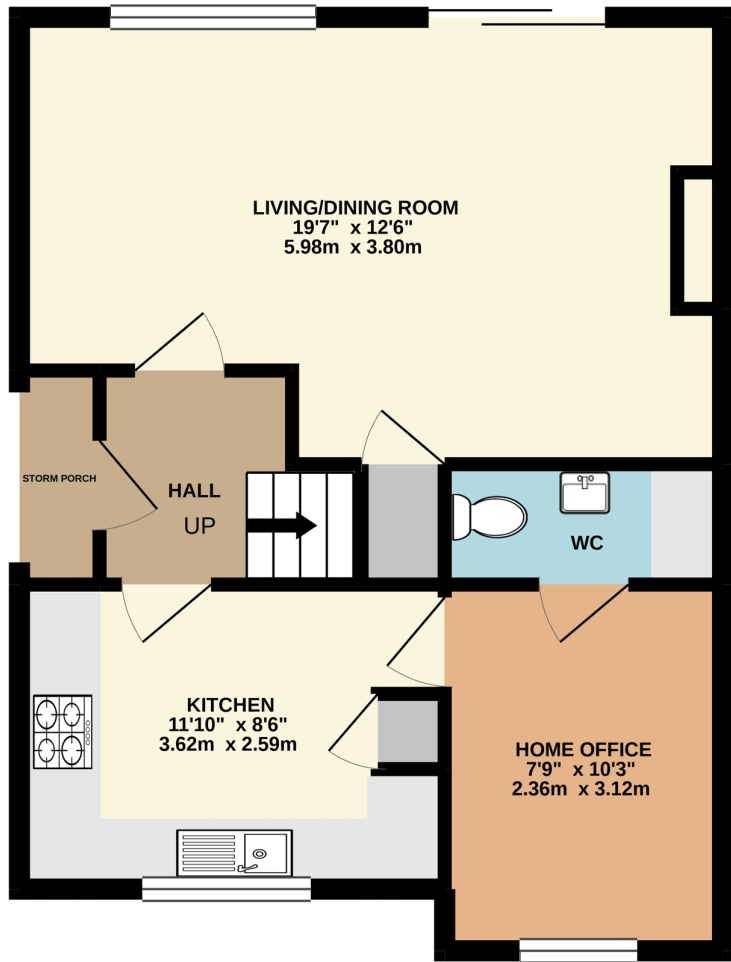

**GROUND FLOOR**  
491 sq.ft. (45.6 sq.m.) approx.

**1ST FLOOR**  
477 sq.ft. (44.4 sq.m.) approx.

**TOTAL FLOOR AREA : 968 sq.ft. (90.0 sq.m.) approx.**

Whilst every attempt has been made to ensure the accuracy of the floorplan contained here, measurements of doors, windows, rooms and any other items are approximate and no responsibility is taken for any error, omission or mis-statement. This plan is for illustrative purposes only and should be used as such by any prospective purchaser. The services, systems and appliances shown have not been tested and no guarantee as to their operability or efficiency can be given.