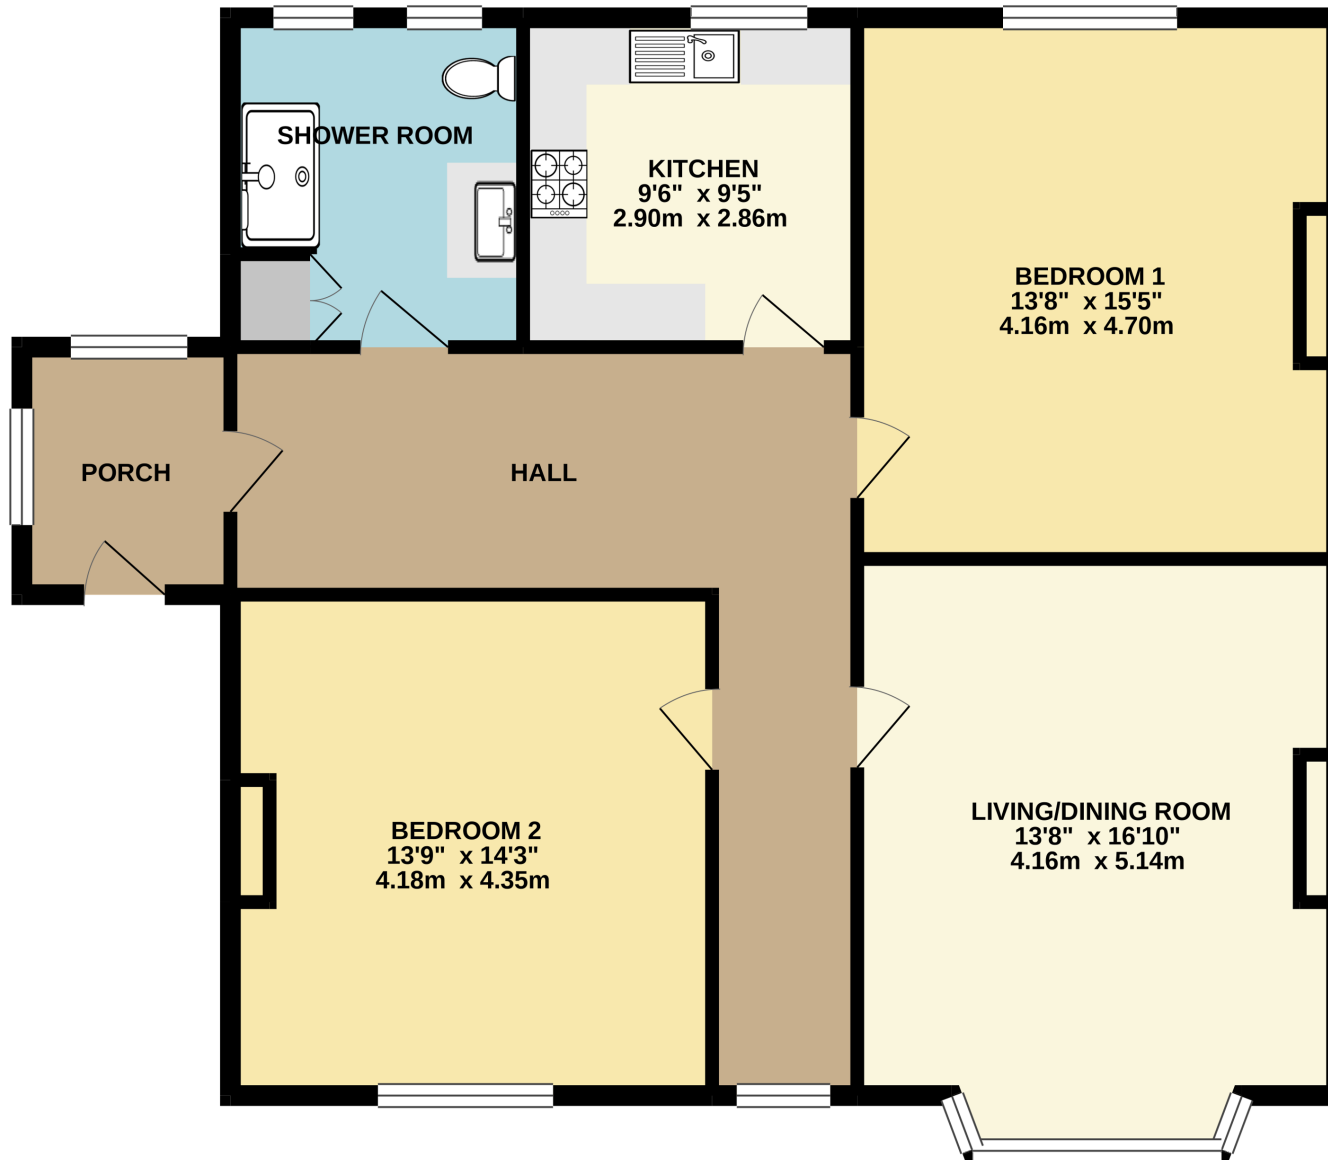

GROUND FLOOR
1021 sq.ft. (94.9 sq.m.) approx.

TOTAL FLOOR AREA : 1021 sq.ft. (94.9 sq.m.) approx.