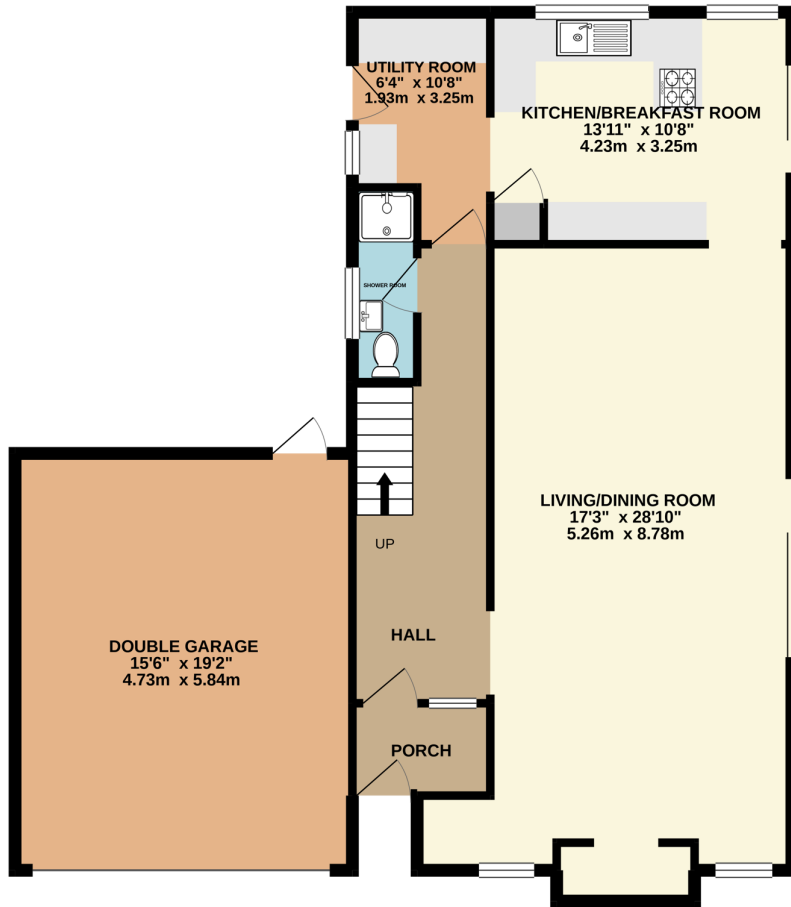

GROUND FLOOR
1095 sq.ft. (101.7 sq.m.) approx.

1ST FLOOR
1224 sq.ft. (113.7 sq.m.) approx.

TOTAL FLOOR AREA : 2319 sq.ft. (215.4 sq.m.) approx.

Whilst every attempt has been made to ensure the accuracy of the floorplan contained here, measurements of doors, windows, rooms and any other items are approximate and no responsibility is taken for any error, omission or mis-statement. This plan is for illustrative purposes only and should be used as such by any prospective purchaser. The services, systems and appliances shown have not been tested and no guarantee as to their operability or efficiency can be given.