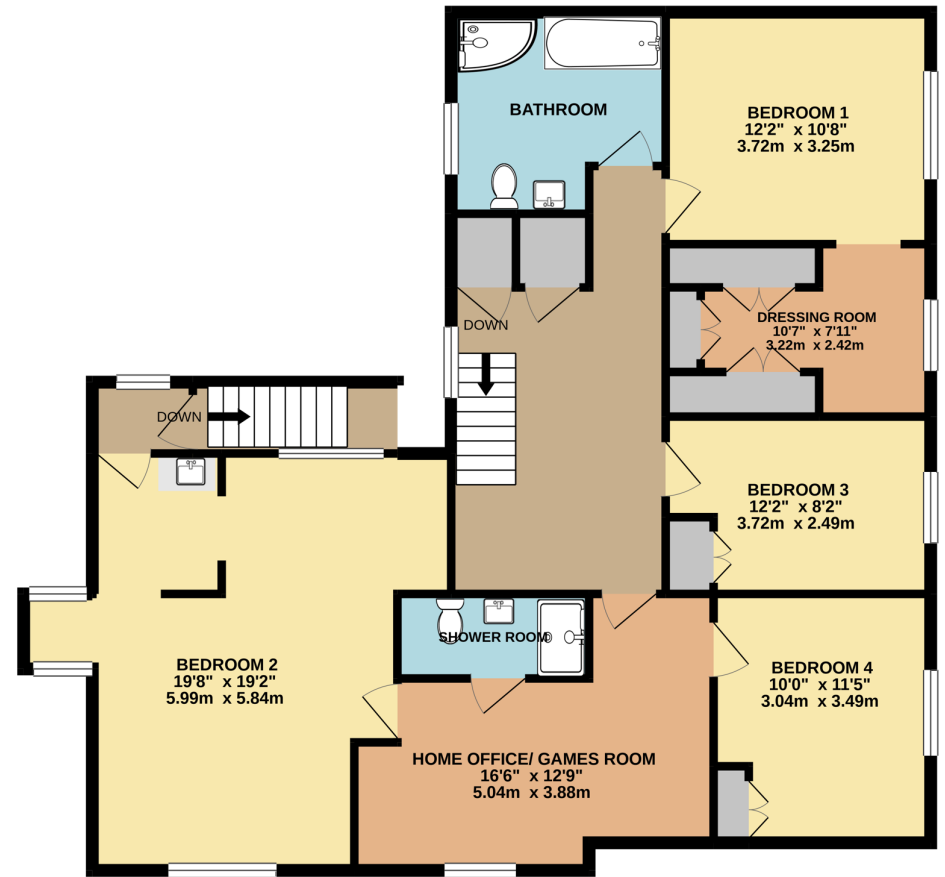

GROUND FLOOR
1095 sq.ft. (101.7 sq.m.) approx.

1ST FLOOR
1224 sq.ft. (113.7 sq.m.) approx.

TOTAL FLOOR AREA : 2319 sq.ft. (215.4 sq.m.) approx.

Whilst every attempt has been made to ensure the accuracy of the floorplan contained here, measurements of doors, windows, rooms and any other items are approximate and no responsibility is taken for any error, omission or mis-statement. This plan is for illustrative purposes only and should be used as such by any prospective purchaser. The services, systems and appliances shown have not been tested and no guarantee as to their operability or efficiency can be given.

Made with Metropix ©2020