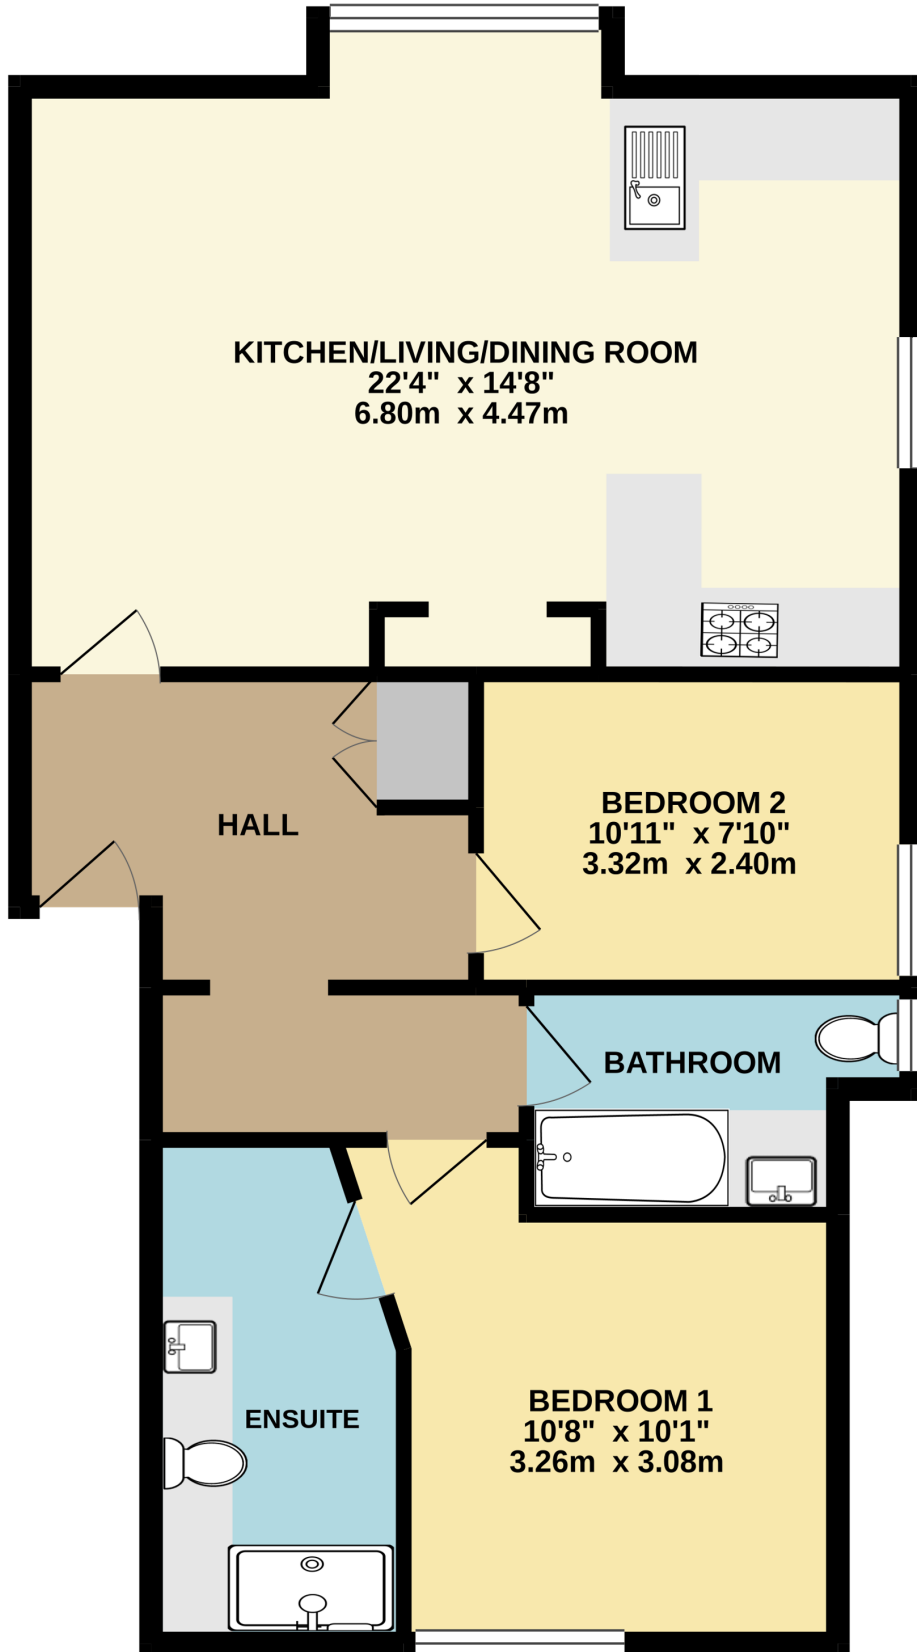

TOP FLOOR
784 sq.ft. (72.8 sq.m.) approx.

TOTAL FLOOR AREA : 784sq.ft. (72.8 sq.m.) approx.

Whilst every attempt has been made to ensure the accuracy of the floorplan contained here, measurements of doors, windows, rooms and any other items are approximate and no responsibility is taken for any error, omission or mis-statement. This plan is for illustrative purposes only and should be used as such by any prospective purchaser. The services, systems and appliances shown have not been tested and no guarantee as to their operability or efficiency can be given.

Made with Metropix ©2021