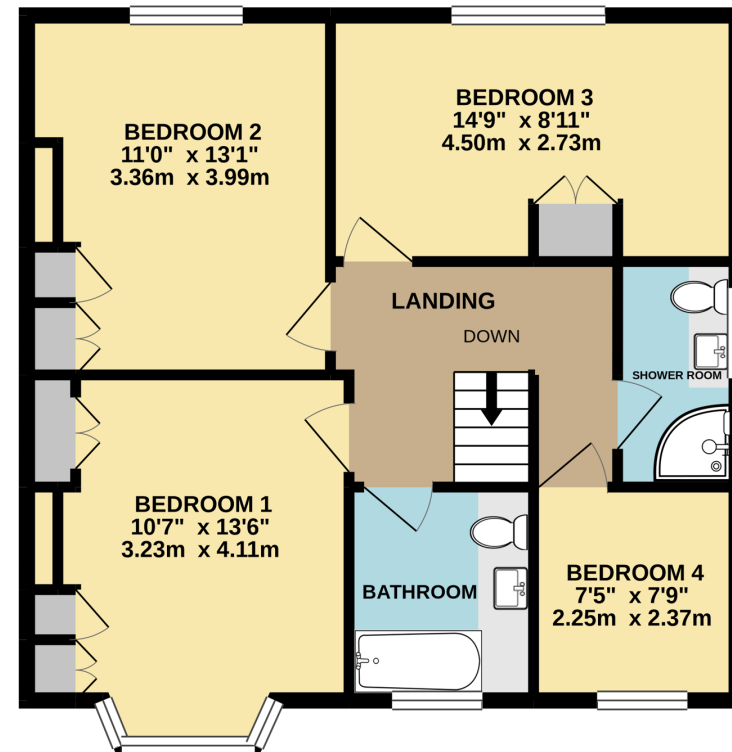

1ST FLOOR
653 sq.ft. (60.6 sq.m.) approx.

TOTAL FLOOR AREA : 1572 sq.ft. (146.0 sq.m.) approx.