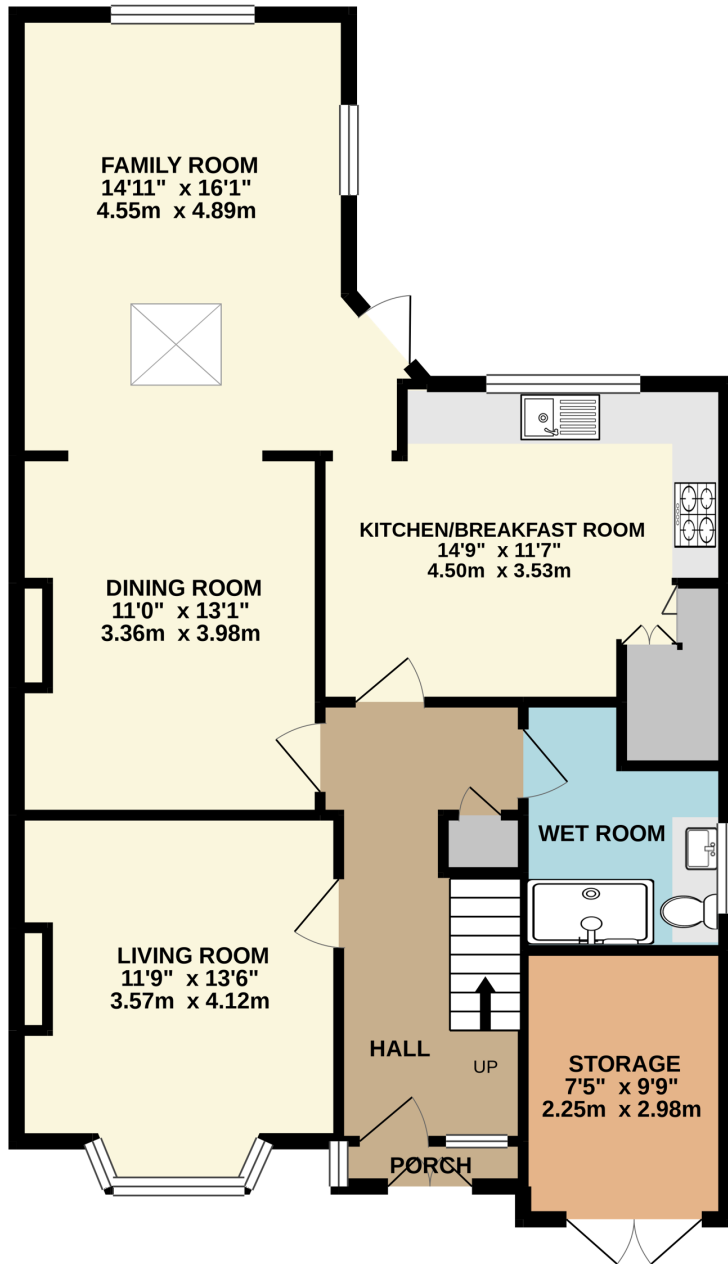

GROUND FLOOR
919 sq.ft. (85.4 sq.m.) approx.