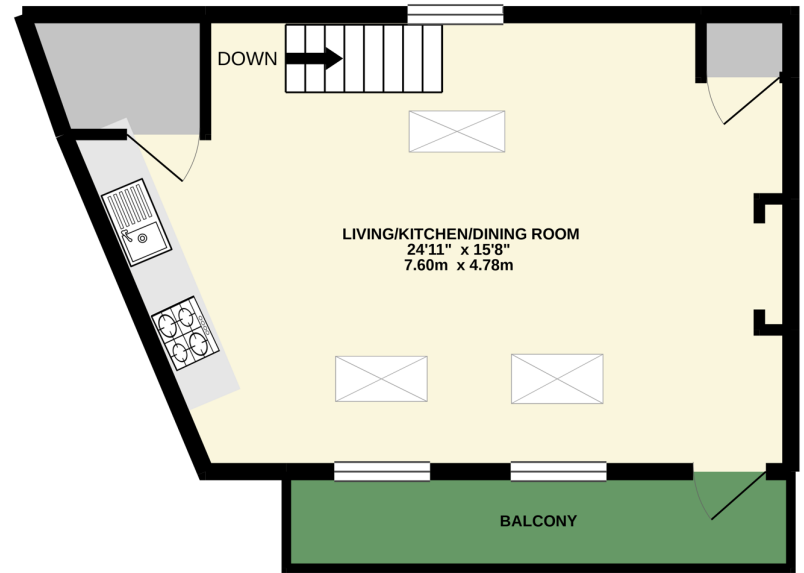

GROUND FLOOR
365 sq.ft. (33.9 sq.m.) approx.

1ST FLOOR
365 sq.ft. (33.9 sq.m.) approx.

TOTAL FLOOR AREA : 731 sq.ft. (67.9 sq.m.) approx.

Whilst every attempt has been made to ensure the accuracy of the floorplan contained here, measurements of doors, windows, rooms and any other items are approximate and no responsibility is taken for any error, omission or mis-statement. This plan is for illustrative purposes only and should be used as such by any prospective purchaser. The services, systems and appliances shown have not been tested and no guarantee as to their operability or efficiency can be given.
Made with Metropix ©2021