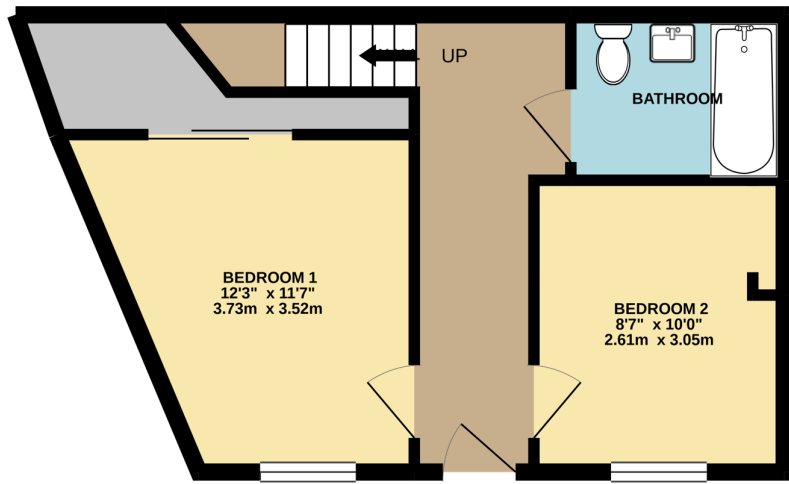

GROUND FLOOR
365 sq.ft. (33.9 sq.m.) approx.

1ST FLOOR
365 sq.ft. (33.9 sq.m.) approx.

TOTAL FLOOR AREA : 731 sq.ft. (67.9 sq.m.) approx.

Whilst every attempt has been made to ensure the accuracy of the floorplan contained here, measurements of doors, windows, rooms and any other items are approximate and no responsibility is taken for any error, omission or mis-statement. This plan is for illustrative purposes only and should be used as such by any prospective purchaser. The services, systems and appliances shown have not been tested and no guarantee as to their operability or efficiency can be given.
Made with Metropix ©2021