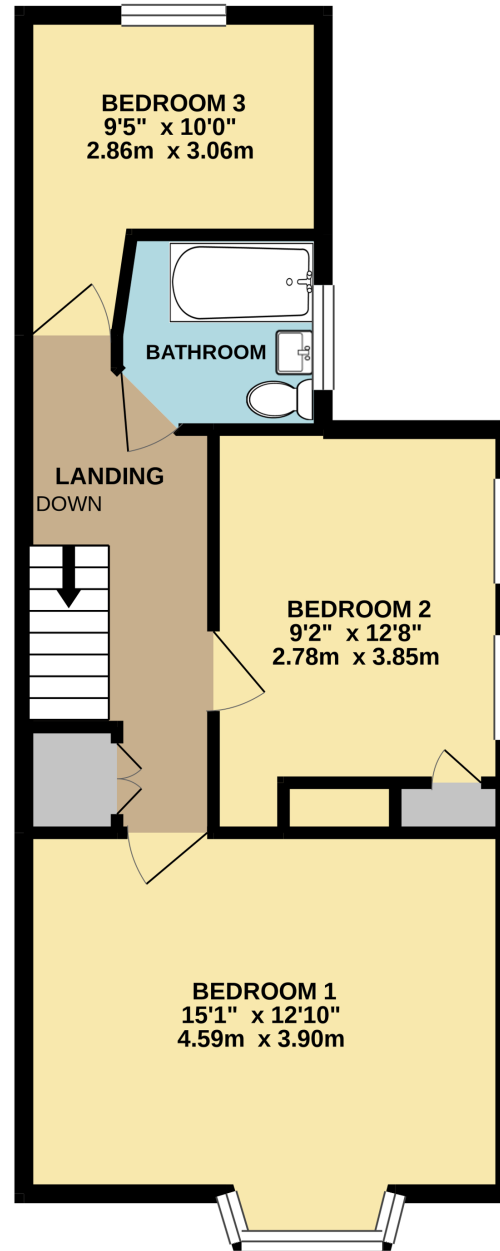

1ST FLOOR
490 sq.ft. (45.5 sq.m.) approx.