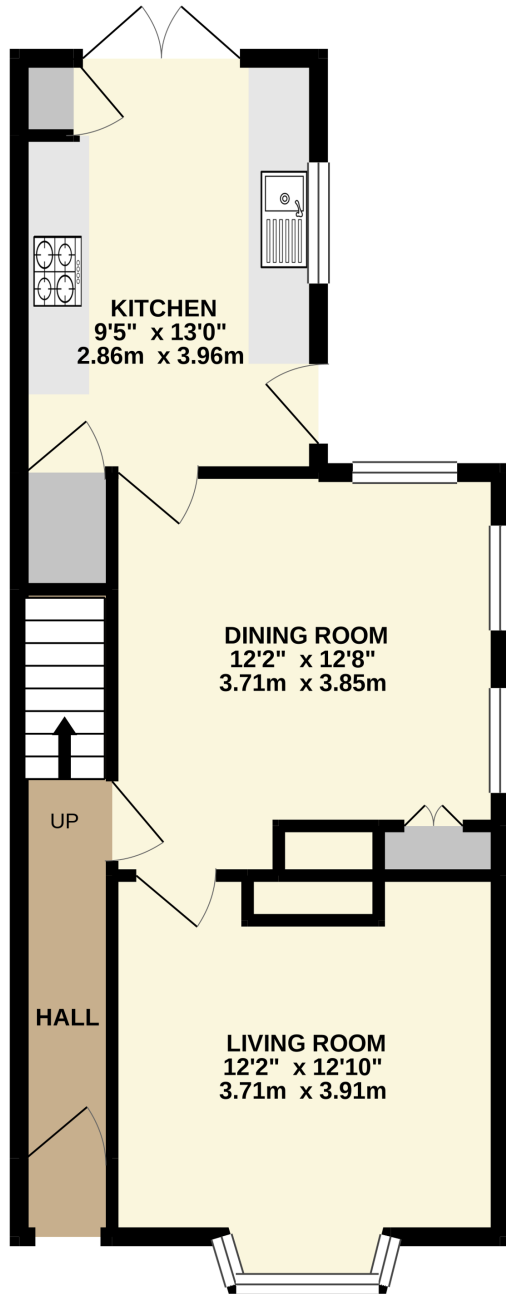

GROUND FLOOR
490 sq.ft. (45.5 sq.m.) approx.