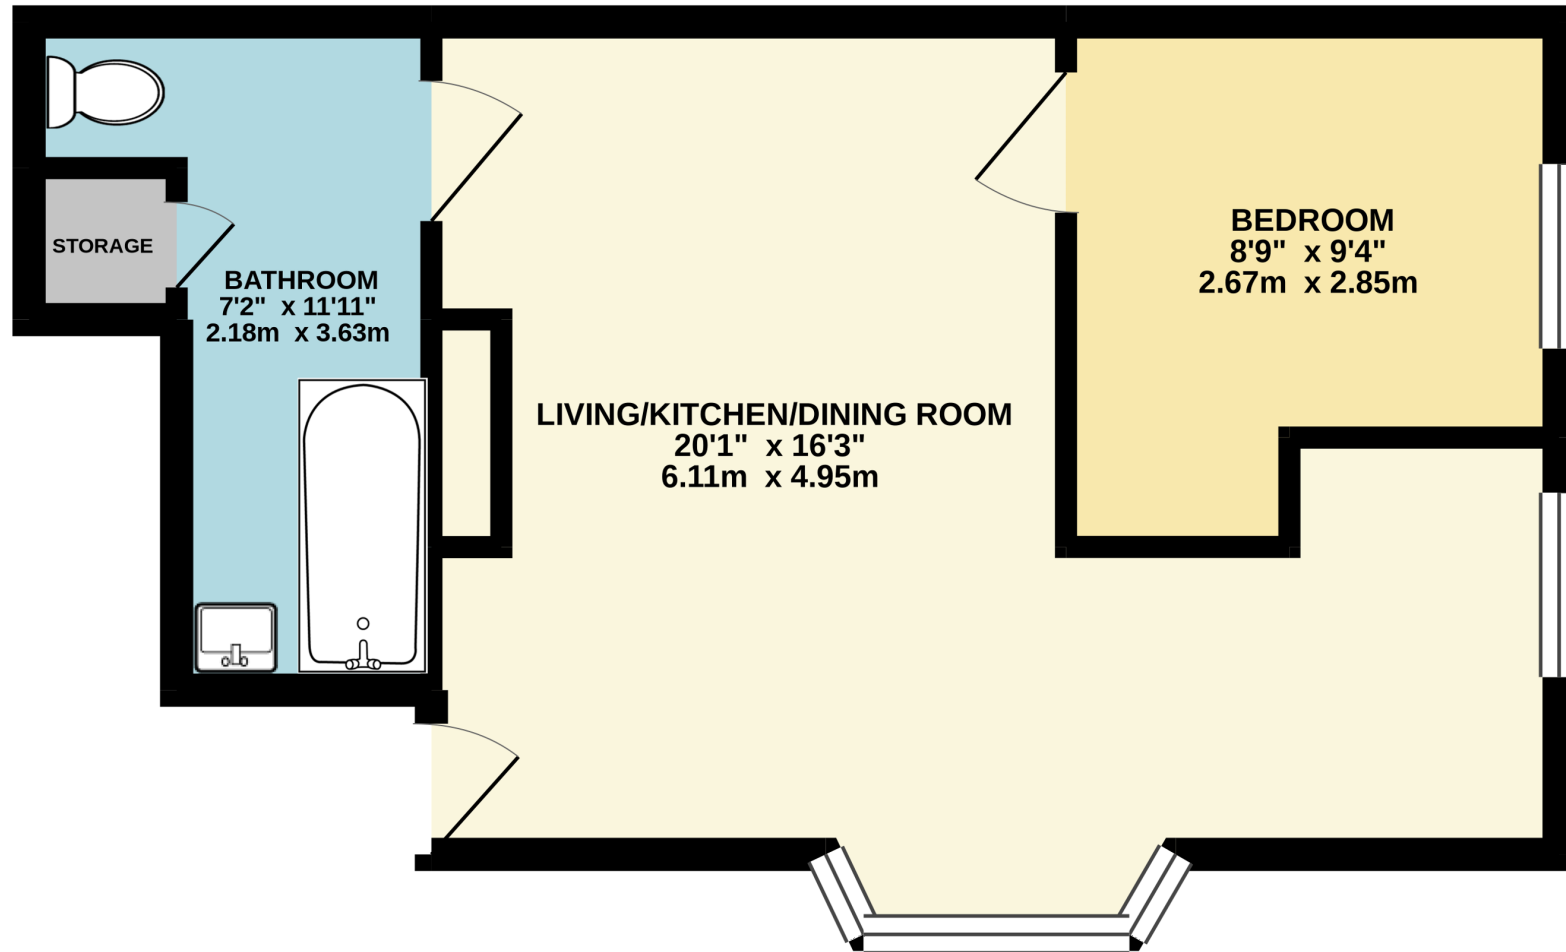

GROUND FLOOR

373 sq.ft. (34.6 sq.m.) approx.

TOTAL FLOOR AREA : 373 sq.ft. (34.6 sq.m.) approx.

Whilst every attempt has been made to ensure the accuracy of the floorplan contained here, measurements of doors, windows, rooms and any other items are approximate and no responsibility is taken for any error, omission or mis-statement. This plan is for illustrative purposes only and should be used as such by any prospective purchaser. The services, systems and appliances shown have not been tested and no guarantee as to their operability or efficiency can be given.