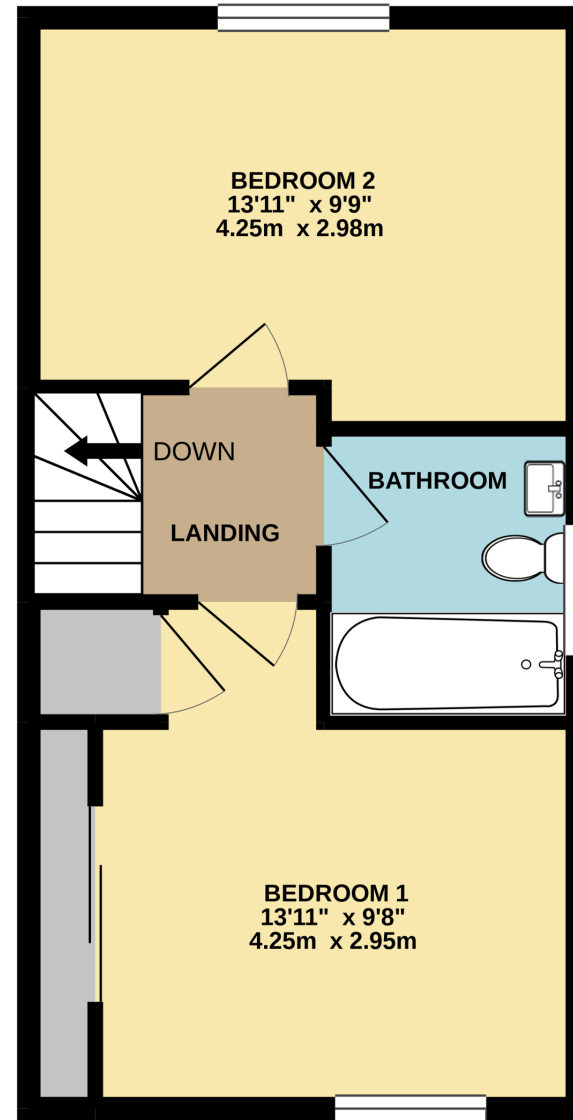

1ST FLOOR

TOTAL FLOOR AREA : 761sq.ft. (70.7 sq.m.) approx.

Made with Metropix ©2021