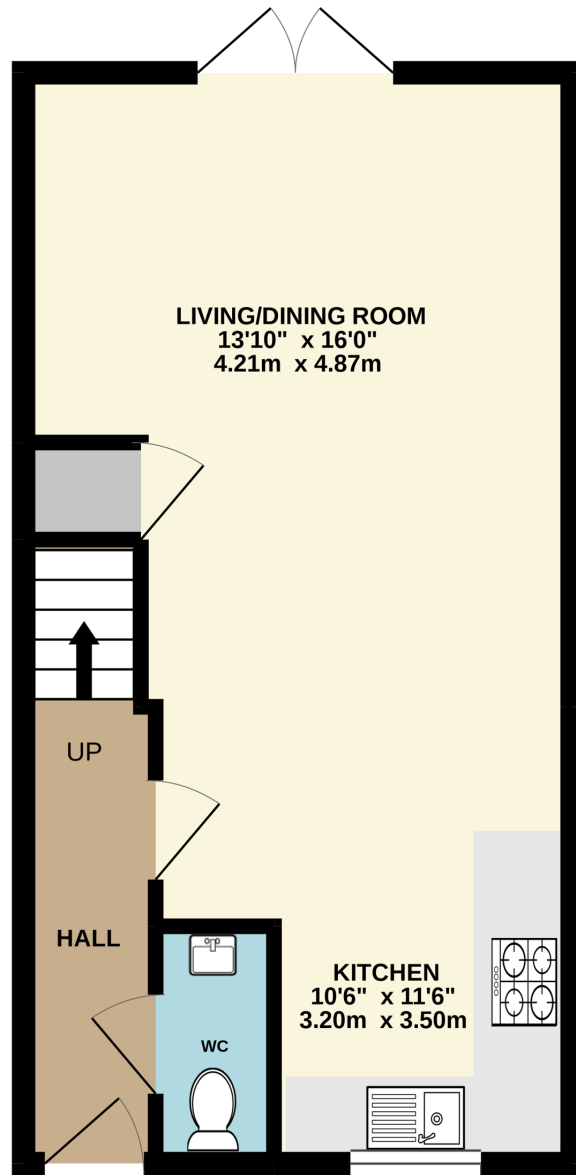

GROUND FLOOR