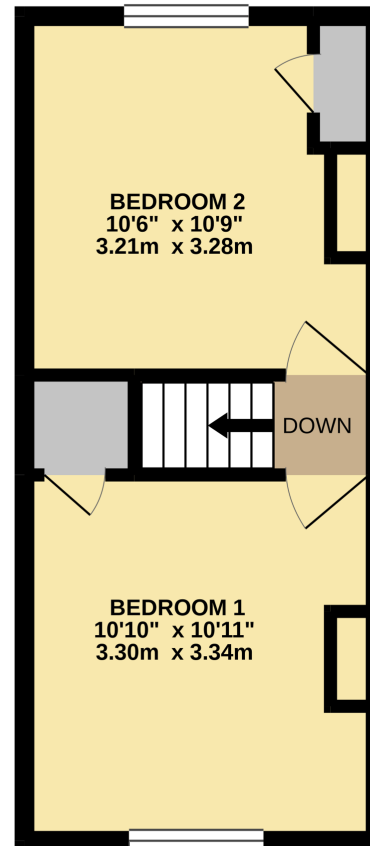

TOTAL FLOOR AREA : 873sq.ft. (81.1 sq.m.) approx.