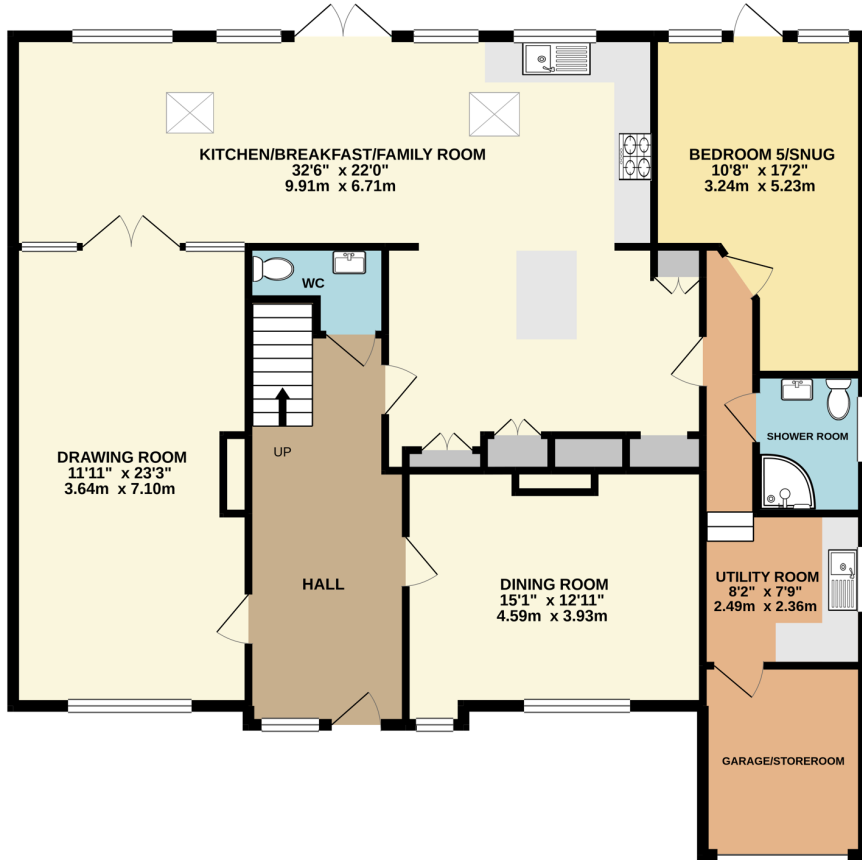

GROUND FLOOR
1559 sq.ft. (144.8 sq.m.) approx.

1ST FLOOR
988 sq.ft. (91.8 sq.m.) approx.

TOTAL FLOOR AREA : 2547 sq.ft. (236.6 sq.m.) approx.

Whilst every attempt has been made to ensure the accuracy of the floorplan contained here, measurements of doors, windows, rooms and any other items are approximate and no responsibility is taken for any error, omission or mis-statement. This plan is for illustrative purposes only and should be used as such by any prospective purchaser. The services, systems and appliances shown have not been tested and no guarantee as to their operability or efficiency can be given.

Made with Metropix ©2021