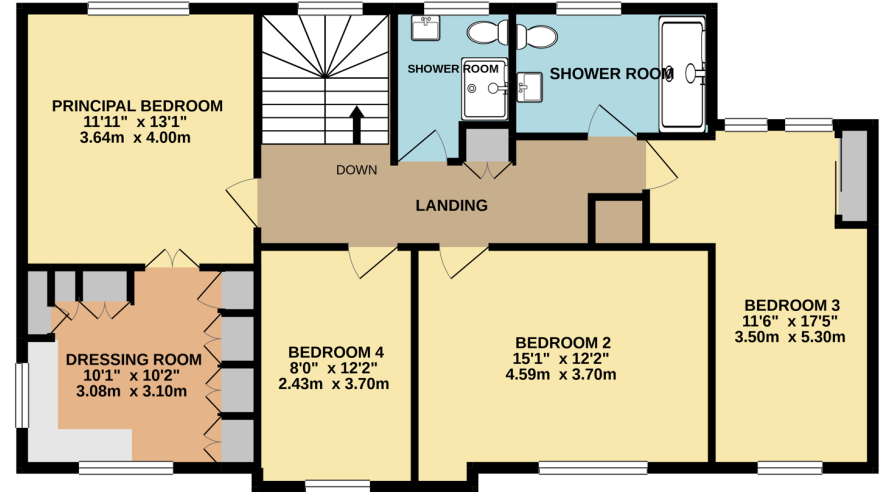

GROUND FLOOR
1559 sq.ft. (144.8 sq.m.) approx.

1ST FLOOR
988 sq.ft. (91.8 sq.m.) approx.

TOTAL FLOOR AREA : 2547 sq.ft. (236.6 sq.m.) approx.

Whilst every attempt has been made to ensure the accuracy of the floorplan contained here, measurements of doors, windows, rooms and any other items are approximate and no responsibility is taken for any error, omission or mis-statement. This plan is for illustrative purposes only and should be used as such by any prospective purchaser. The services, systems and appliances shown have not been tested and no guarantee as to their operability or efficiency can be given.