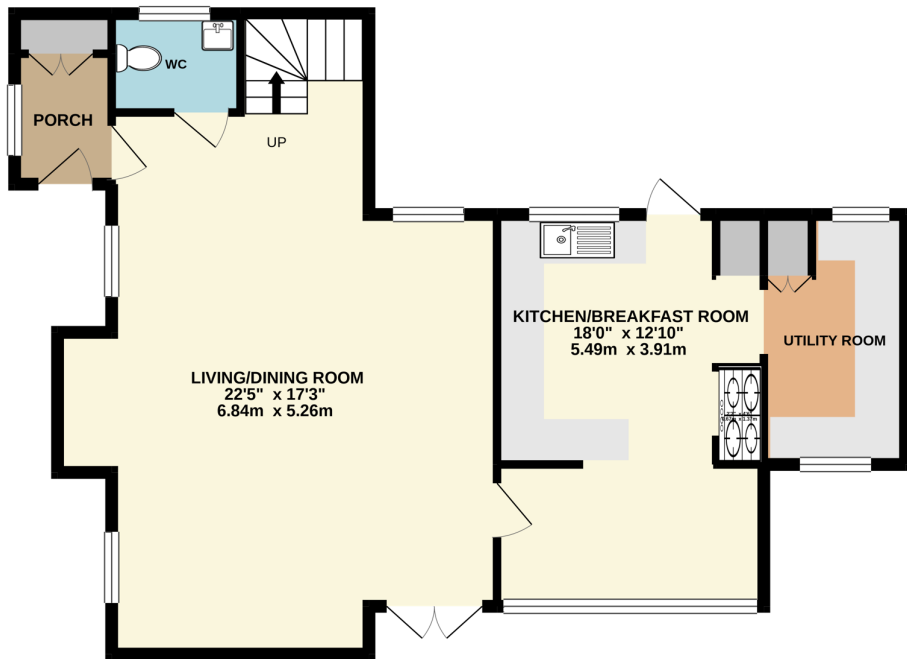

GROUND FLOOR  
707 sq.ft. (65.7 sq.m.) approx.

1ST FLOOR  
594 sq.ft. (55.2 sq.m.) approx.

TOTAL FLOOR AREA : 1301 sq.ft. (120.9 sq.m.) approx.

Whilst every attempt has been made to ensure the accuracy of the floorplan contained here, measurements of doors, windows, rooms and any other items are approximate and no responsibility is taken for any error, omission or mis-statement. This plan is for illustrative purposes only and should be used as such by any prospective purchaser. The services, systems and appliances shown have not been tested and no guarantee as to their operability or efficiency can be given.