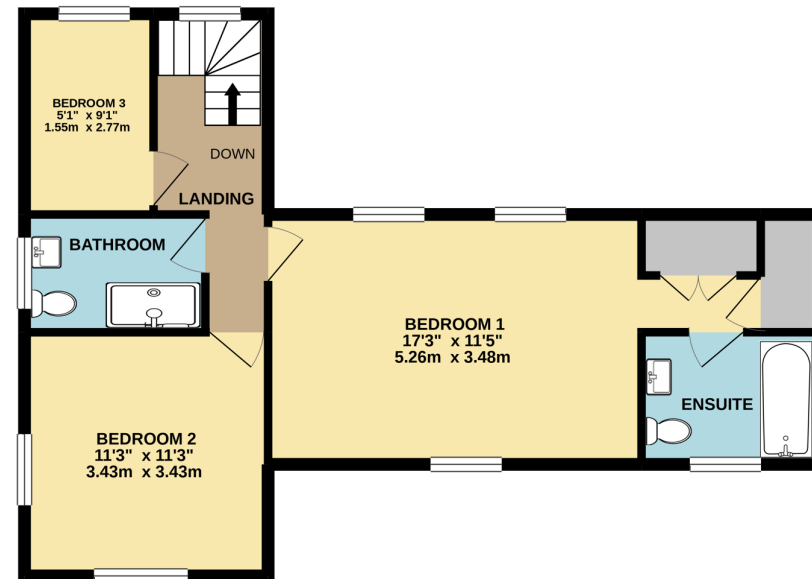

GROUND FLOOR  
707 sq.ft. (65.7 sq.m.) approx.

1ST FLOOR  
594 sq.ft. (55.2 sq.m.) approx.

TOTAL FLOOR AREA : 1301 sq.ft. (120.9 sq.m.) approx.

Whilst every attempt has been made to ensure the accuracy of the floorplan contained here, measurements of doors, windows, rooms and any other items are approximate and no responsibility is taken for any error, omission or mis-statement. This plan is for illustrative purposes only and should be used as such by any prospective purchaser. The services, systems and appliances shown have not been tested and no guarantee as to their operability or efficiency can be given.