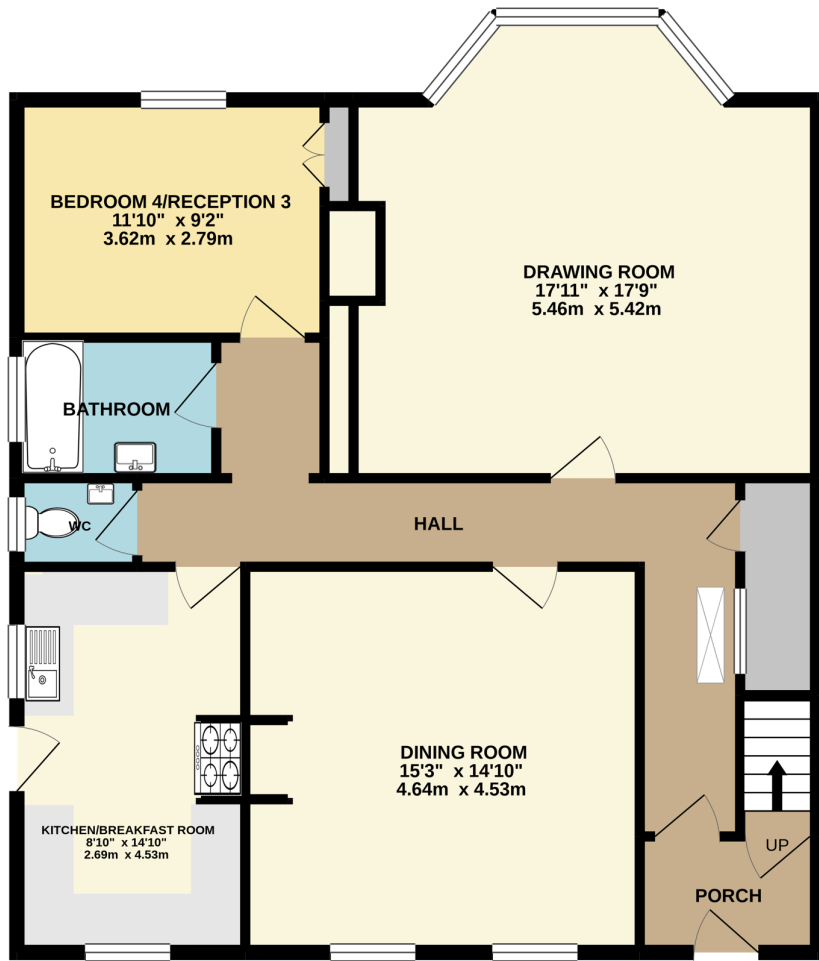

GROUND FLOOR  
1066 sq.ft. (99.0 sq.m.) approx.

1ST FLOOR  
1066 sq.ft. (99.0 sq.m.) approx.

TOTAL FLOOR AREA : 2131 sq.ft. (198.0 sq.m.) approx.

Whilst every attempt has been made to ensure the accuracy of the floorplan contained here, measurements of doors, windows, rooms and any other items are approximate and no responsibility is taken for any error, omission or mis-statement. This plan is for illustrative purposes only and should be used as such by any prospective purchaser. The services, systems and appliances shown have not been tested and no guarantee as to their operability or efficiency can be given.