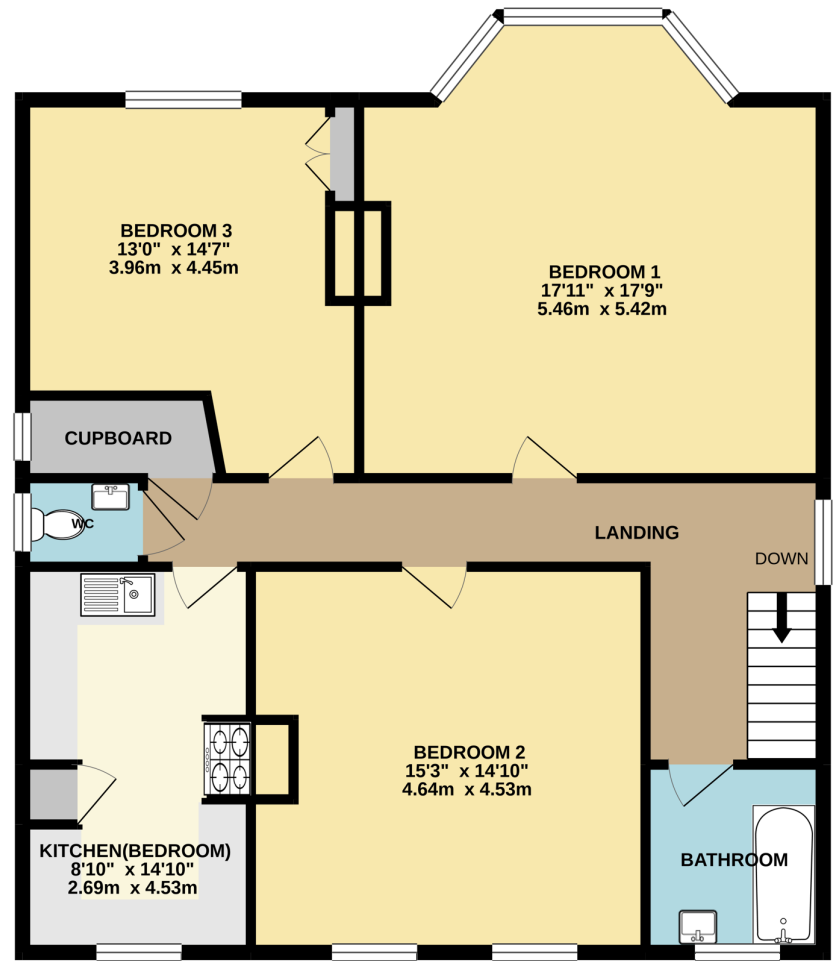

GROUND FLOOR  
1066 sq.ft. (99.0 sq.m.) approx.

1ST FLOOR  
1066 sq.ft. (99.0 sq.m.) approx.

TOTAL FLOOR AREA : 2131 sq.ft. (198.0 sq.m.) approx.

Whilst every attempt has been made to ensure the accuracy of the floorplan contained here, measurements of doors, windows, rooms and any other items are approximate and no responsibility is taken for any error, omission or mis-statement. This plan is for illustrative purposes only and should be used as such by any prospective purchaser. The services, systems and appliances shown have not been tested and no guarantee as to their operability or efficiency can be given.

Made with Metropix ©2021