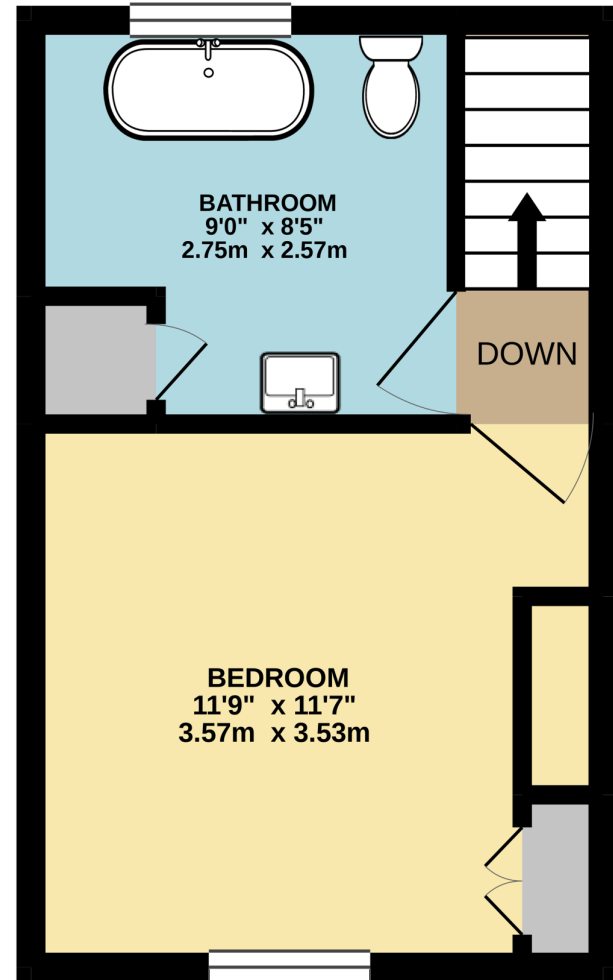

**GROUND FLOOR**  
229 sq.ft. (21.3 sq.m.) approx.

**1ST FLOOR**  
231 sq.ft. (21.5 sq.m.) approx.

TOTAL FLOOR AREA : 461 sq.ft. (42.8 sq.m.) approx.

Whilst every attempt has been made to ensure the accuracy of the floorplan contained here, measurements of doors, windows, rooms and any other items are approximate and no responsibility is taken for any error, omission or mis-statement. This plan is for illustrative purposes only and should be used as such by any prospective purchaser. The services, systems and appliances shown have not been tested and no guarantee as to their operability or efficiency can be given.  
Made with Metropix ©2021