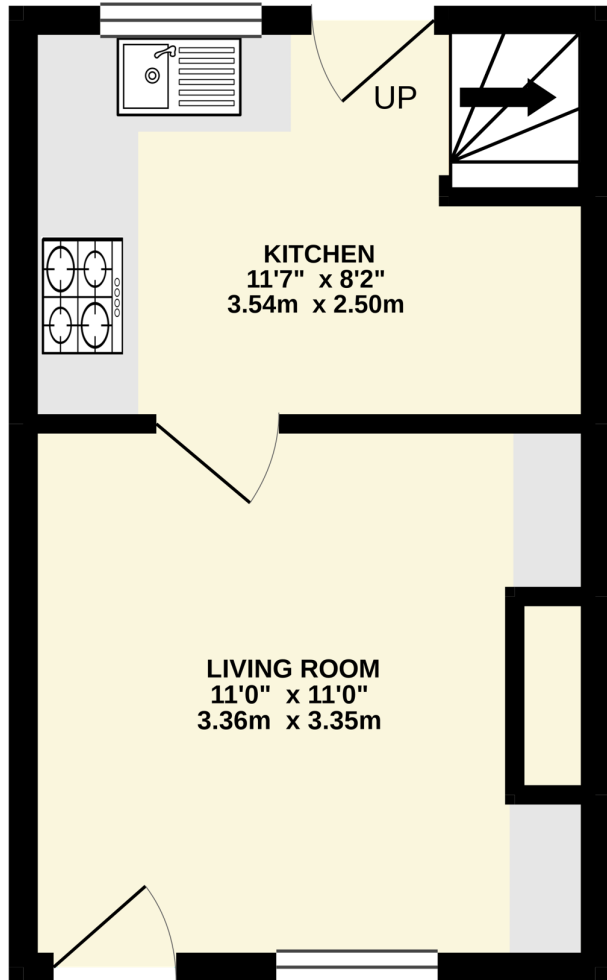

**GROUND FLOOR**  
229 sq.ft. (21.3 sq.m.) approx.

**1ST FLOOR**  
231 sq.ft. (21.5 sq.m.) approx.

TOTAL FLOOR AREA : 461 sq.ft. (42.8 sq.m.) approx.

Whilst every attempt has been made to ensure the accuracy of the floorplan contained here, measurements of doors, windows, rooms and any other items are approximate and no responsibility is taken for any error, omission or mis-statement. This plan is for illustrative purposes only and should be used as such by any prospective purchaser. The services, systems and appliances shown have not been tested and no guarantee as to their operability or efficiency can be given.  
Made with Metropix ©2021