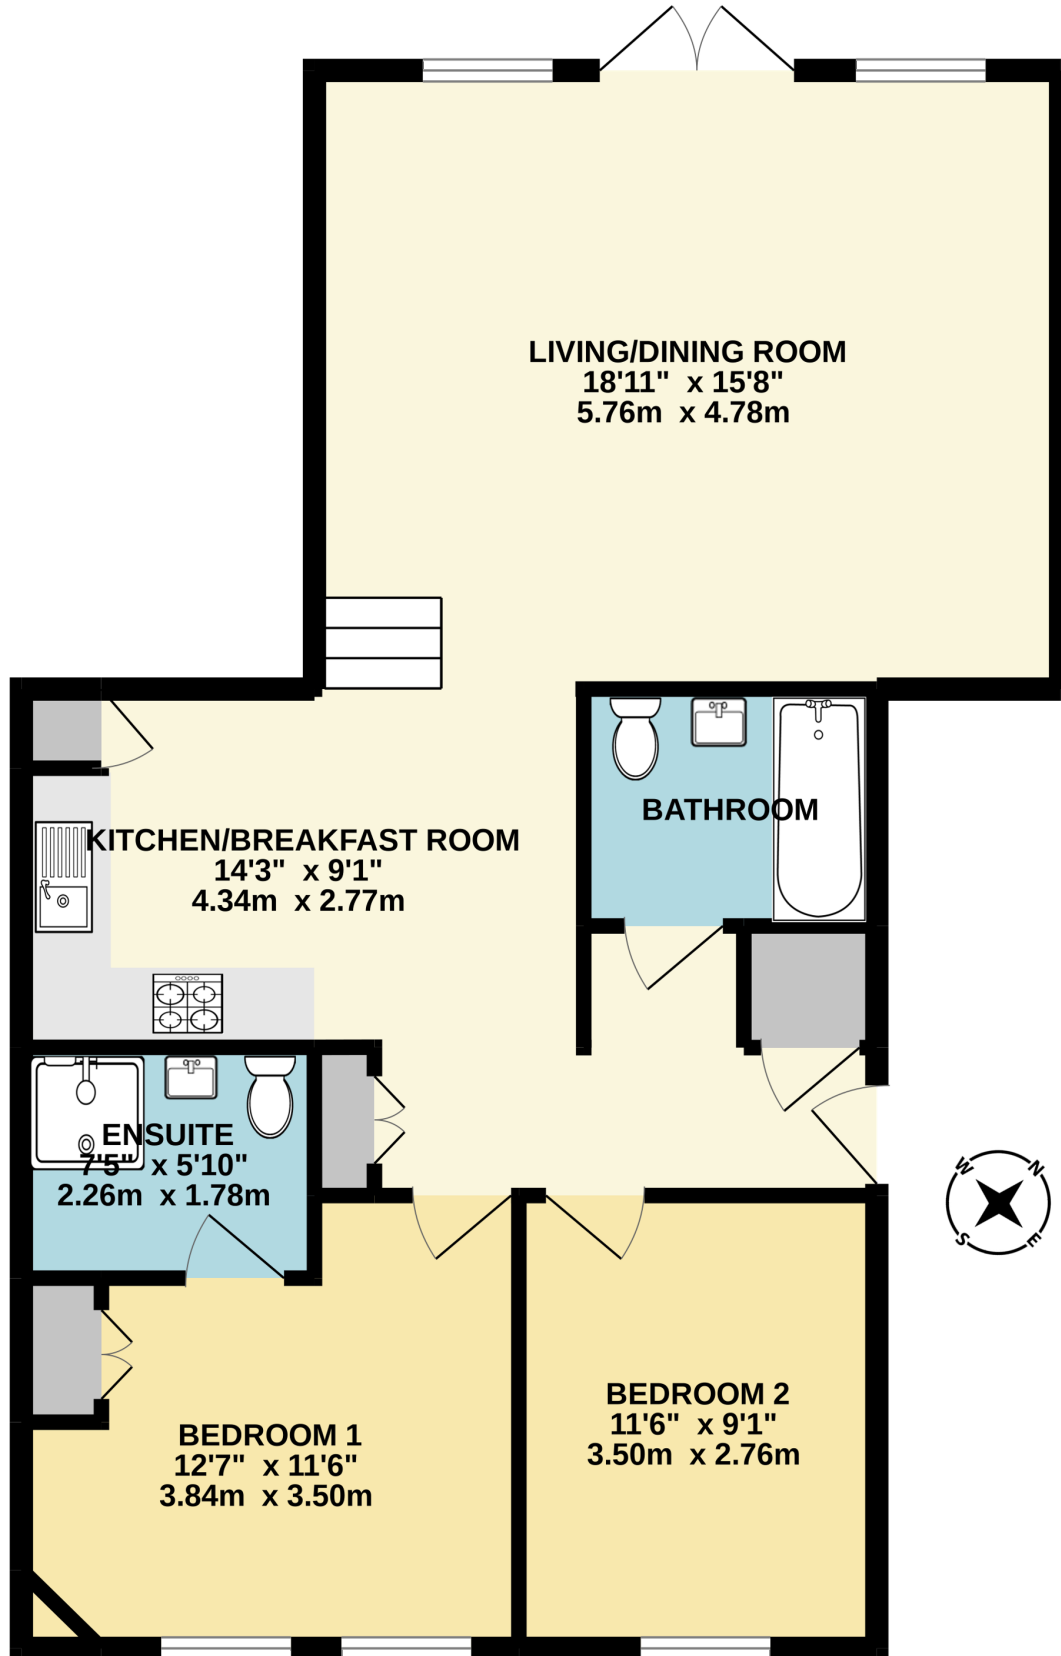

GROUND FLOOR
823 sq.ft. (76.4 sq.m.) approx.

TOTAL FLOOR AREA : 823 sq.ft. (76.4 sq.m.) approx.

Whilst every attempt has been made to ensure the accuracy of the floorplan contained here, measurements of doors, windows, rooms and any other items are approximate and no responsibility is taken for any error, omission or mis-statement. This plan is for illustrative purposes only and should be used as such by any prospective purchaser. The services, systems and appliances shown have not been tested and no guarantee as to their operability or efficiency can be given.